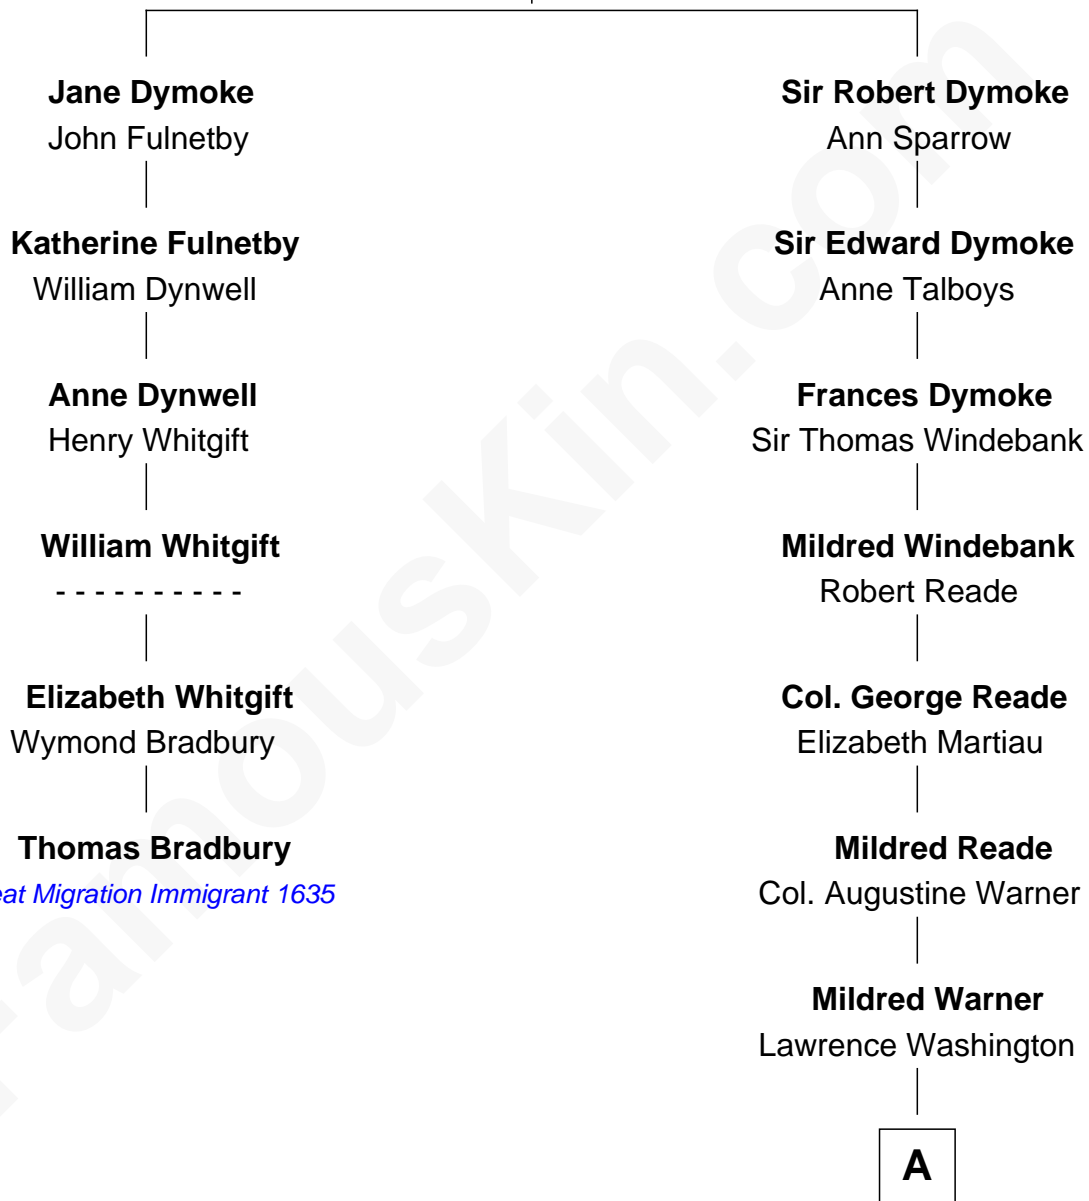

FamousKin.com

Relationship Chart of

Thomas Bradbury

(c1610/11 - 1694/5) Great Migration Immigrant 1635

5th cousin 3 times removed of

George Washington
1st U.S. President

Sir Thomas Dymoke
Margaret de Welles

FamousKin.com