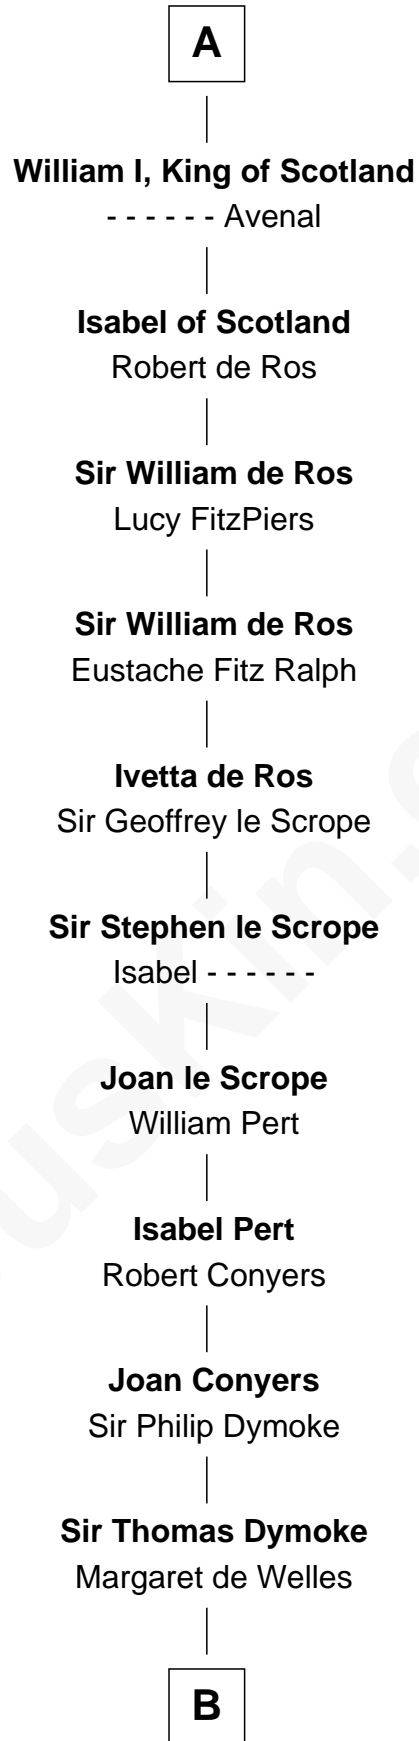

FamousKin.com

Relationship Chart of

Thomas Bradbury

(c1610/11 - 1694/5) Great Migration Immigrant 1635

21st Great-grandson of

King Robert I
King of France

B

—
Jane Dymoke

John Fulnetby

—
Katherine Fulnetby

William Dynwell

—
Anne Dynwell

Henry Whitgift

—
William Whitgift

—
Elizabeth Whitgift

Wymond Bradbury

—
Thomas Bradbury

Great Migration Immigrant 1635