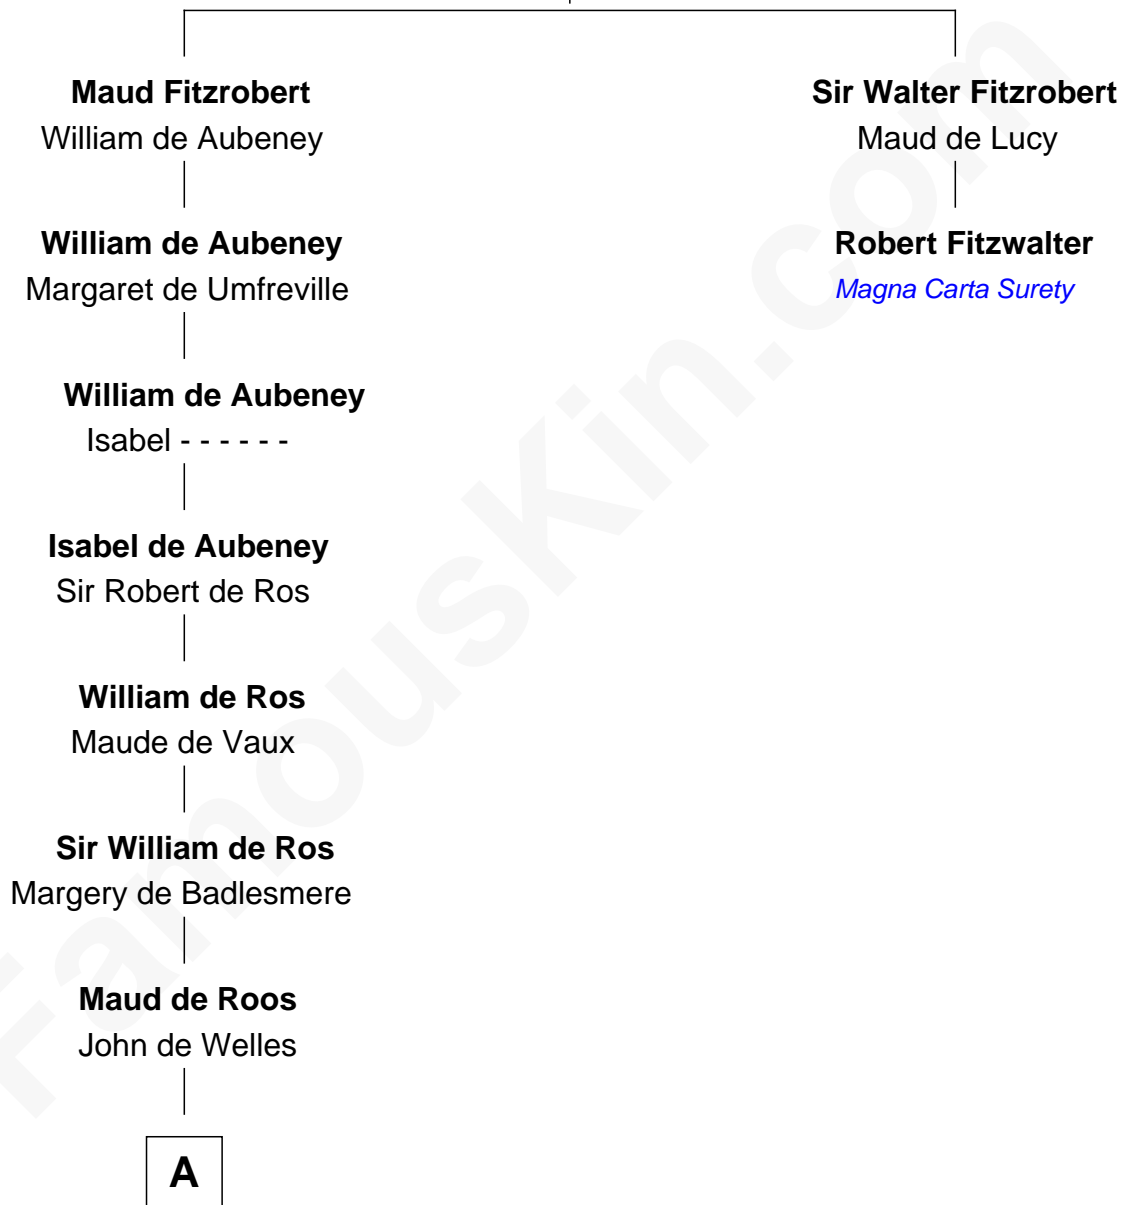

FamousKin.com Relationship Chart of Thomas Bradbury

(c1610/11 - 1694/5) Great Migration Immigrant 1635

1st cousin 15 times removed of

Robert Fitzwalter
Magna Carta Surety

Robert Fitzrichard
Maud de St. Liz

A

John de Welles

Eleanor de Mowbray

Eudo de Welles

Maud de Greystoke

Sir Lionel de Welles

Joan de Waterton

Margaret de Welles

Elizabeth Whitgift

Wymond Bradbury

Thomas Bradbury

Great Migration Immigrant 1635