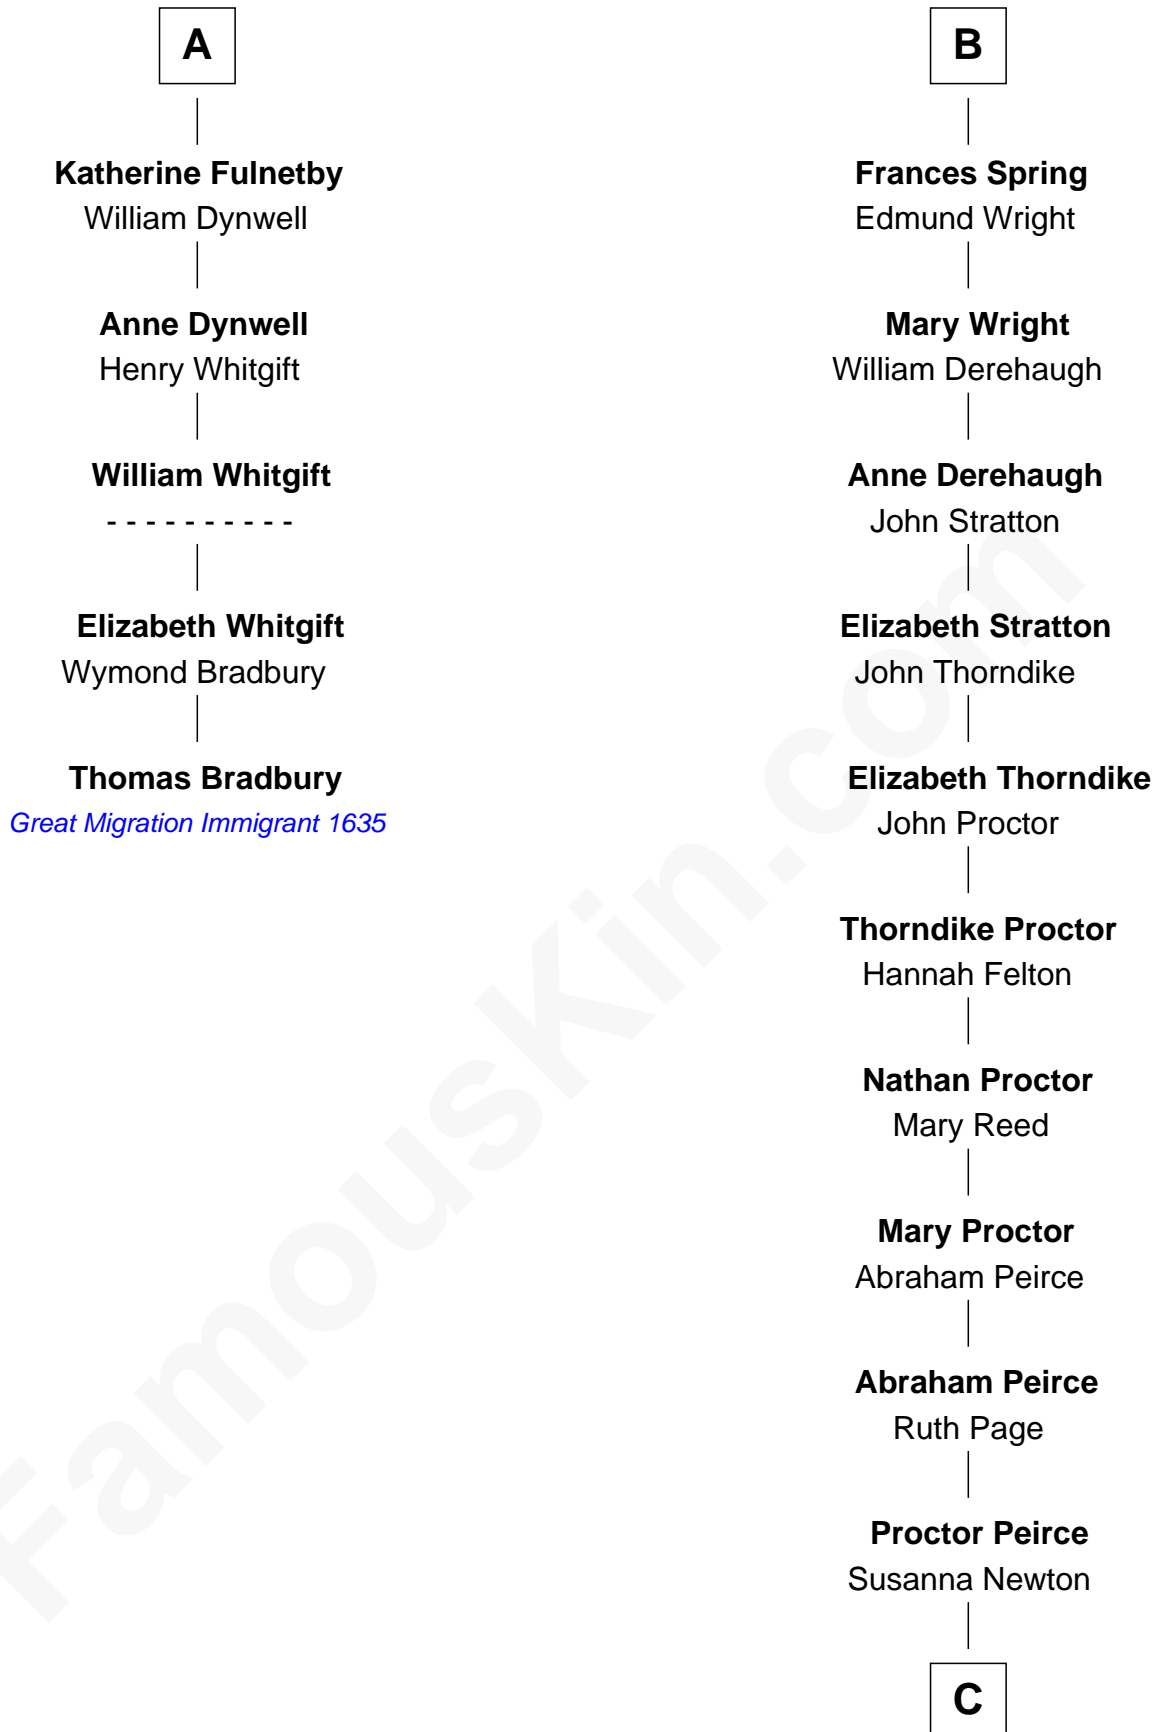

FamousKin.com
Relationship Chart of
Thomas Bradbury

(c1610/11 - 1694/5) Great Migration Immigrant 1635

11th cousin 10 times removed of

John Lithgow

Stage, TV, and Movie Actor

Bartholomew de Badlesmere

Margaret de Clare

Sir John de Tibetot

Sir Robert de Tibetot

Margaret Deincourt

Elizabeth de Tibetot

Sir Philip le Despencer

Margery Despencer

Sir Roger Wentworth

Henry Wentworth

Elizabeth Howard

Margery Wentworth

Sir William Waldegrave

Dorothy Waldegrave

Sir John Spring

B

C

William Peirce

Ellen Prentiss

Ellen Prentiss Peirce

Washington Lithgow

Arthur Washington Lithgow

Ina Berenice Robinson

Arthur Washington Lithgow

Sarah Jane Price

John Lithgow