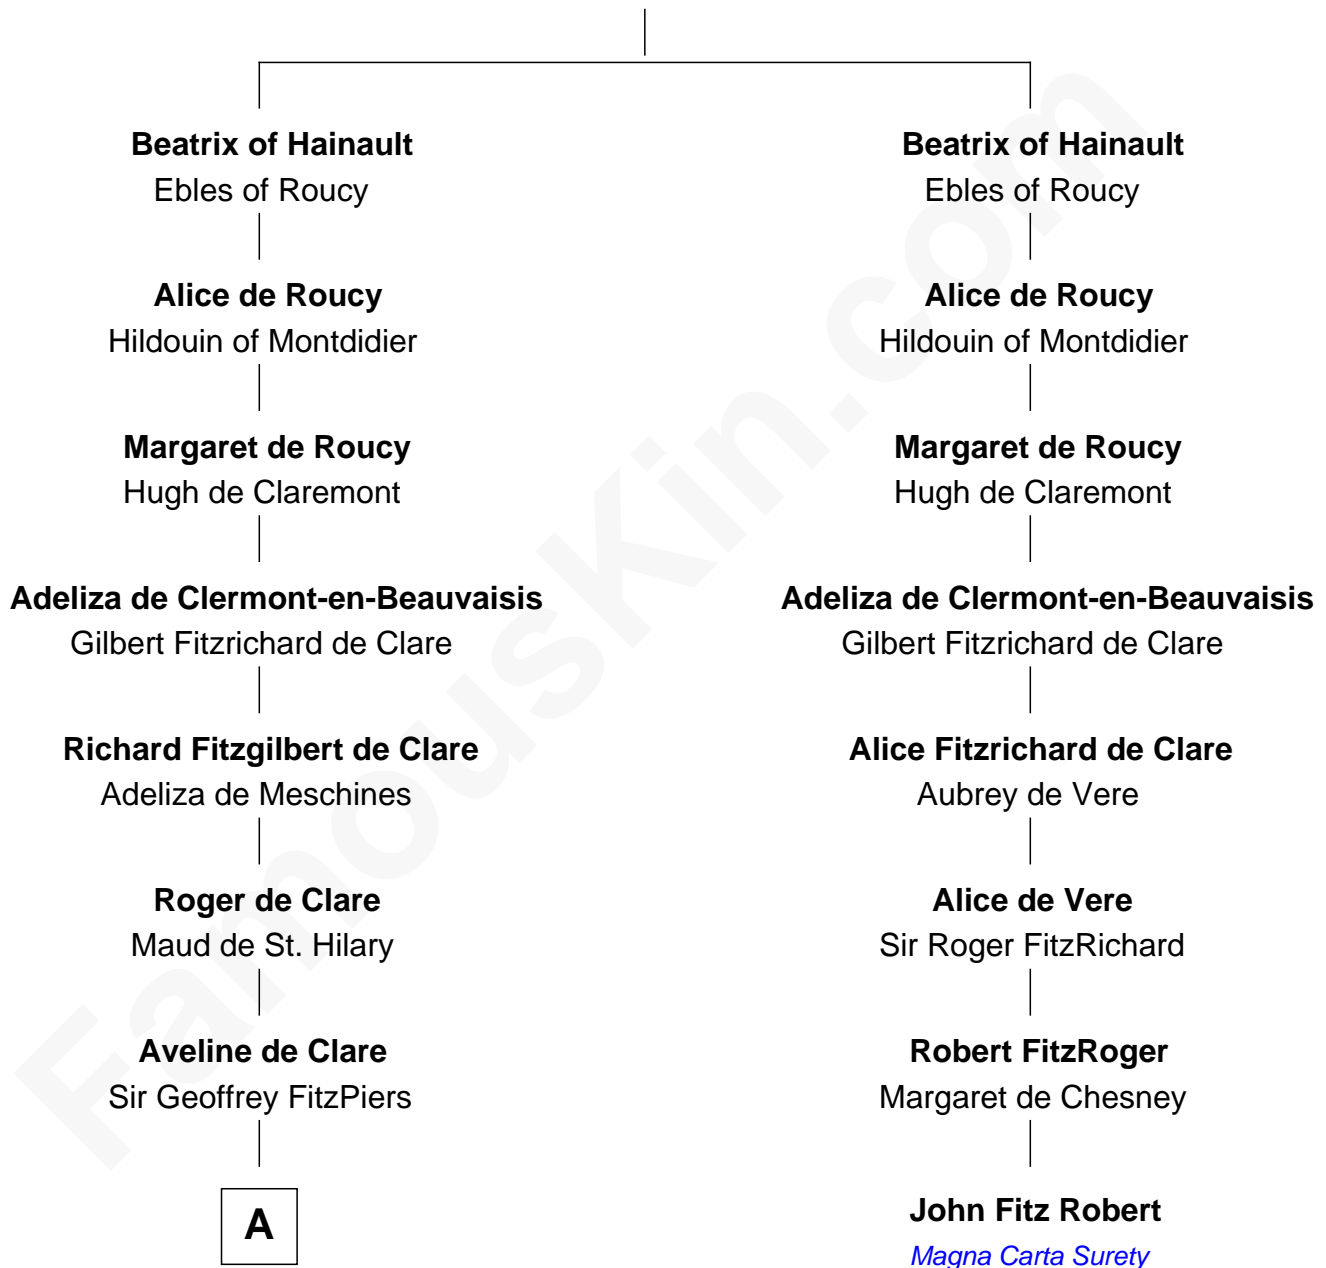

FamousKin.com

Relationship Chart of

Thomas Bradbury

(c1610/11 - 1694/5) Great Migration Immigrant 1635

7th cousin 14 times removed of

John Fitz Robert
Magna Carta Surety

Rainier IV of Hainault
Hedwig of France

B

—
Katherine Fulnetby

William Dynwell

—
Anne Dynwell

Henry Whitgift

—
William Whitgift

—
Elizabeth Whitgift

Wymond Bradbury

—
Thomas Bradbury

Great Migration Immigrant 1635

FamousKin.com