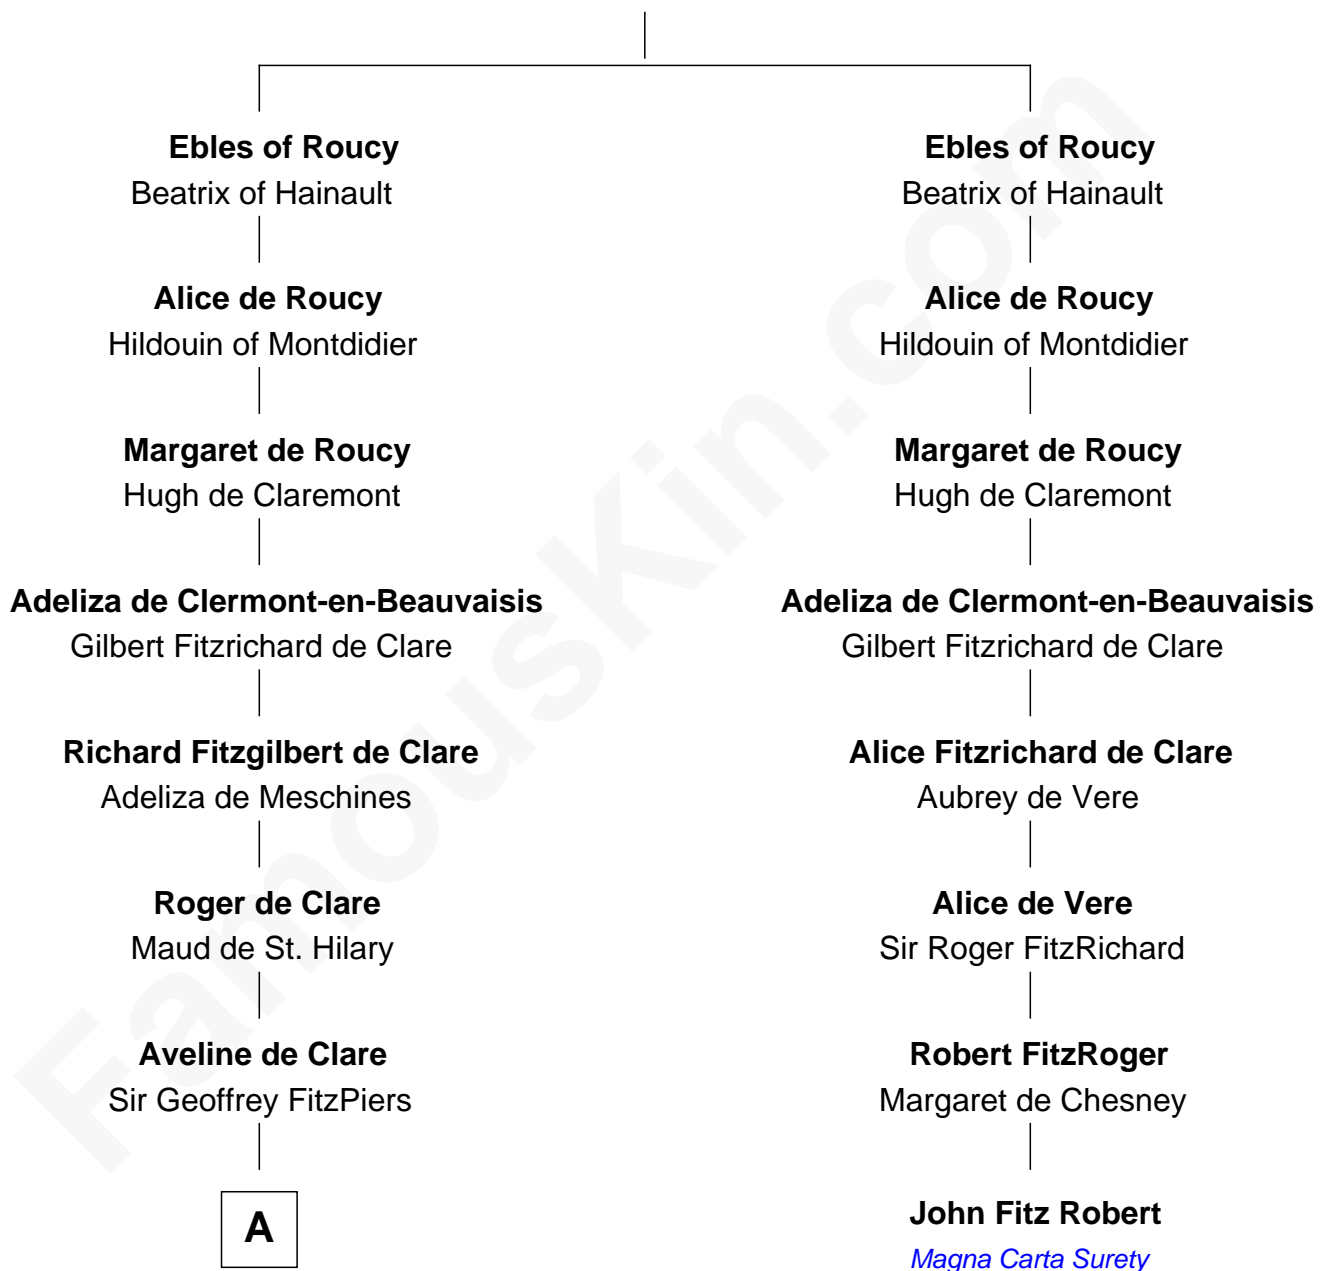

FamousKin.com

Relationship Chart of

Thomas Bradbury

(c1610/11 - 1694/5) Great Migration Immigrant 1635

7th cousin 14 times removed of

John Fitz Robert
Magna Carta Surety

Giselbert de Roucy

B

—
Katherine Fulnetby

William Dynwell

—
Anne Dynwell

Henry Whitgift

—
William Whitgift

—
Elizabeth Whitgift

Wymond Bradbury

—
Thomas Bradbury

Great Migration Immigrant 1635

FamousKin.com