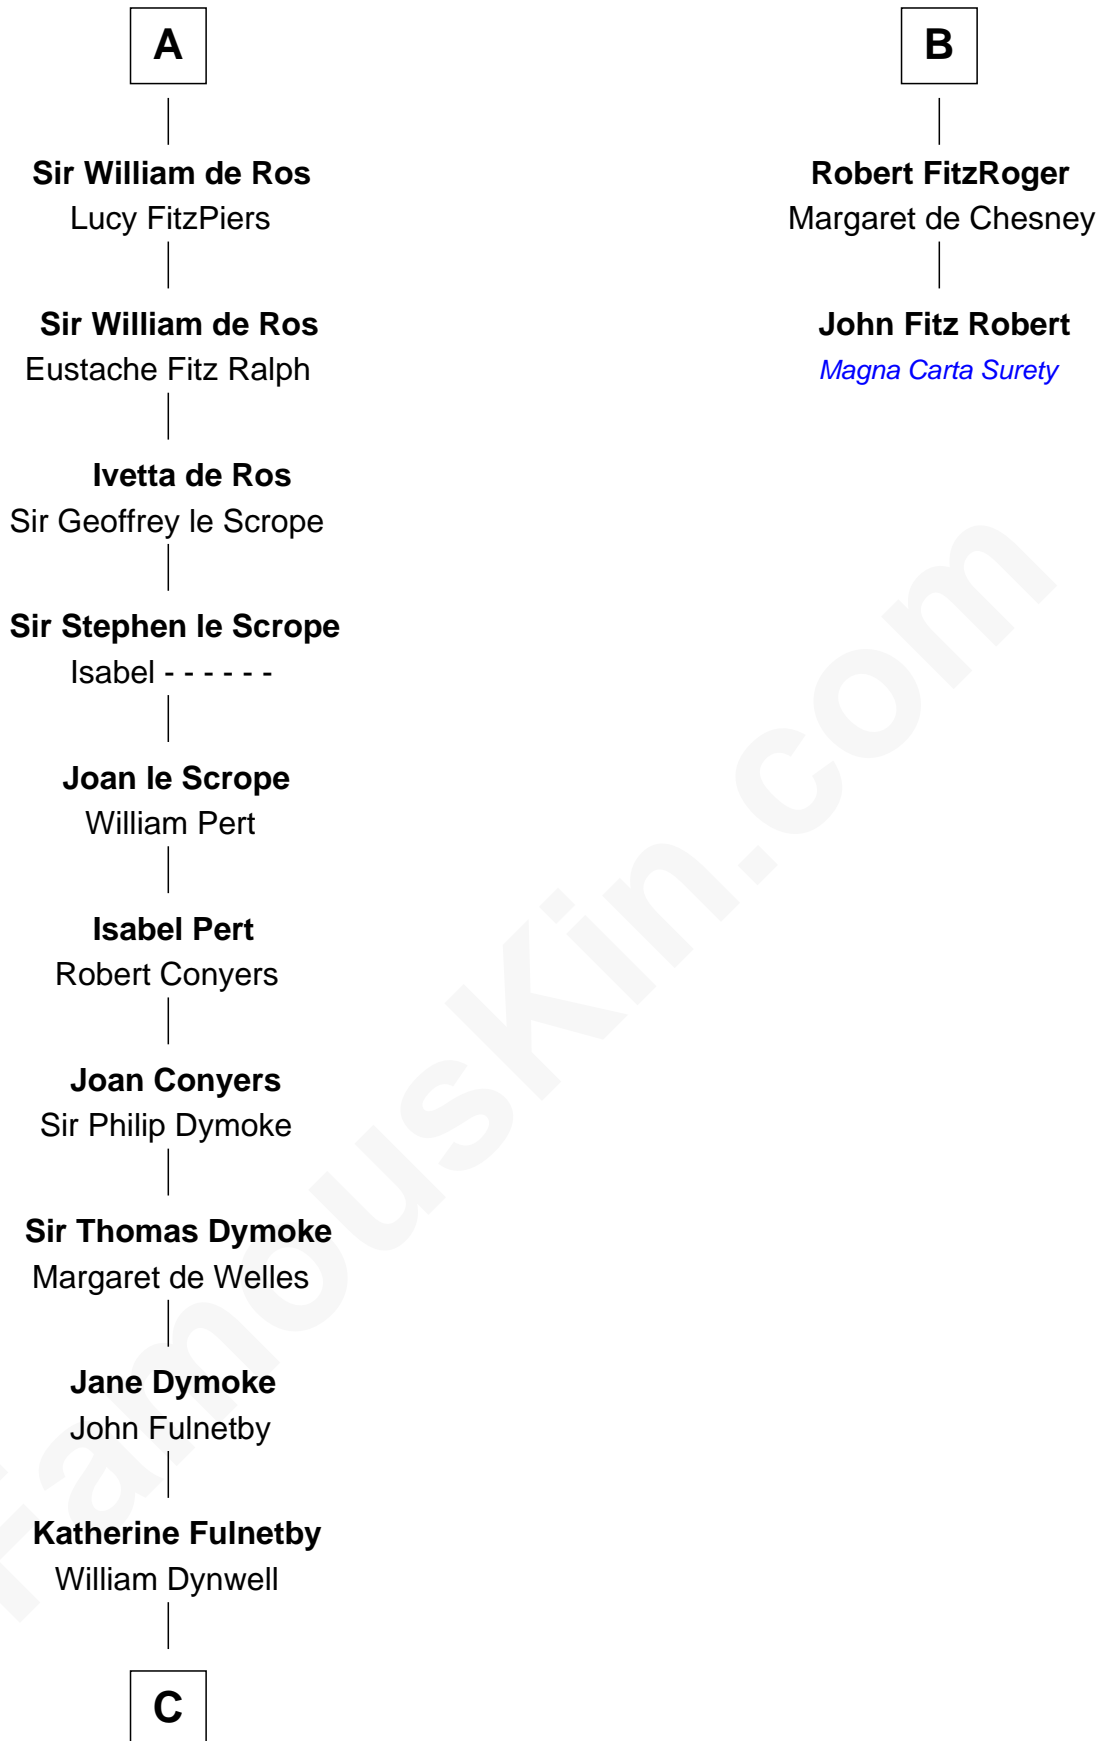

FamousKin.com

Relationship Chart of

Thomas Bradbury

(c1610/11 - 1694/5) Great Migration Immigrant 1635

8th cousin 12 times removed of

John Fitz Robert
Magna Carta Surety

C

—
Anne Dynwell
Henry Whitgift

—
William Whitgift

—
Elizabeth Whitgift
Wymond Bradbury

—
Thomas Bradbury
Great Migration Immigrant 1635

FamousKin.com