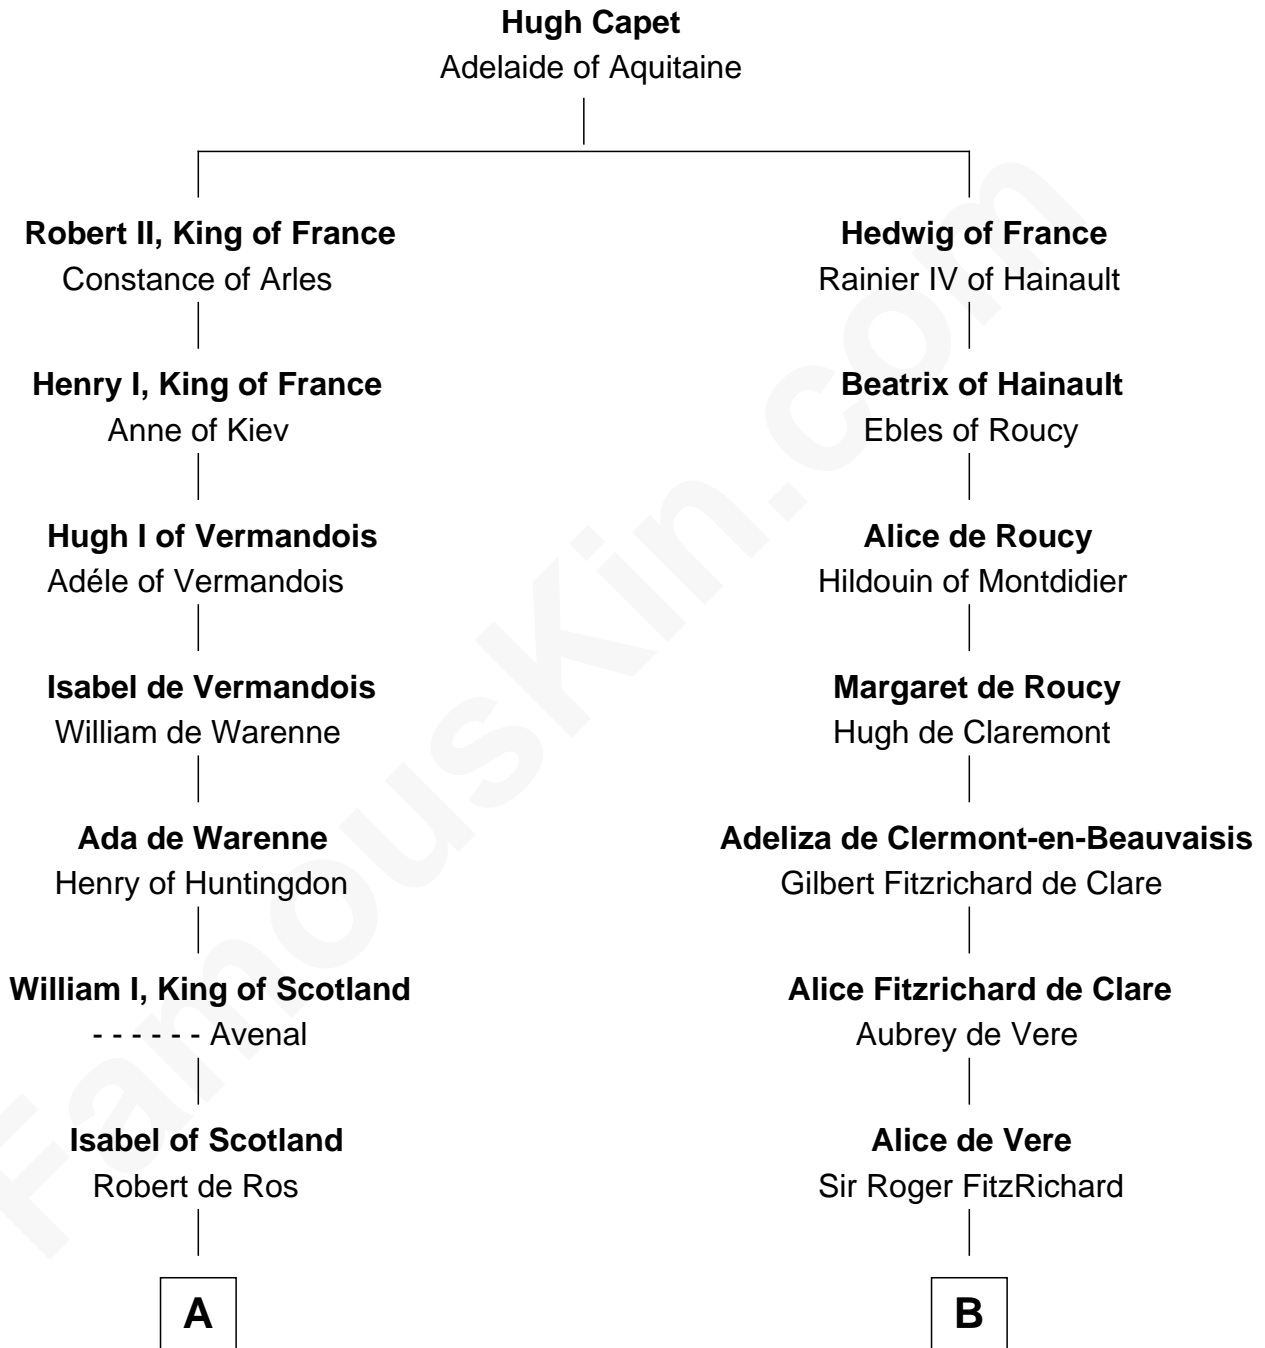

FamousKin.com

Relationship Chart of

Thomas Bradbury

(c1610/11 - 1694/5) Great Migration Immigrant 1635

8th cousin 12 times removed of

John Fitz Robert
Magna Carta Surety

C

—
Anne Dynwell
Henry Whitgift

—
William Whitgift

—
Elizabeth Whitgift
Wymond Bradbury

—
Thomas Bradbury
Great Migration Immigrant 1635

FamousKin.com