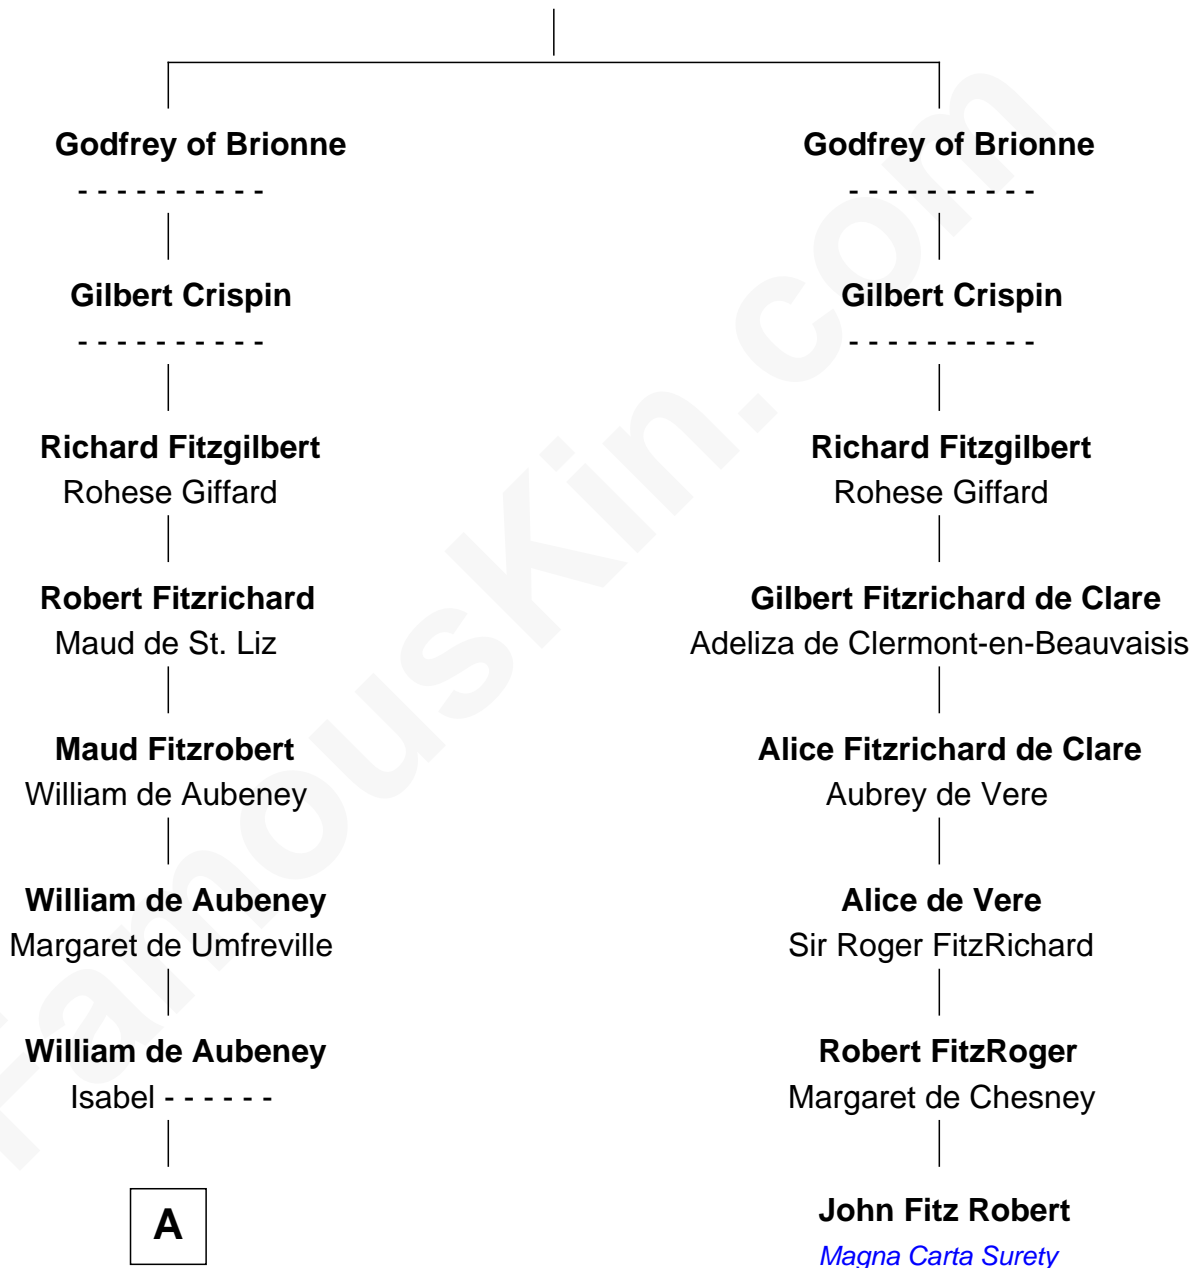

FamousKin.com

Relationship Chart of

Thomas Bradbury

(c1610/11 - 1694/5) Great Migration Immigrant 1635

7th cousin 13 times removed of

John Fitz Robert
Magna Carta Surety

Richard I of Normandy

A

Isabel de Aubeney

Sir Robert de Ros

William de Ros

Maude de Vaux

Sir William de Ros

Margery de Badlesmere

Maud de Roos

John de Welles

John de Welles

Eleanor de Mowbray

Eudo de Welles

Maud de Greystoke

Sir Lionel de Welles

Joan de Waterton

Margaret de Welles

Sir Thomas Dymoke

—
Elizabeth Whitgift
Wymond Bradbury

—
Thomas Bradbury
Great Migration Immigrant 1635

FamousKin.com