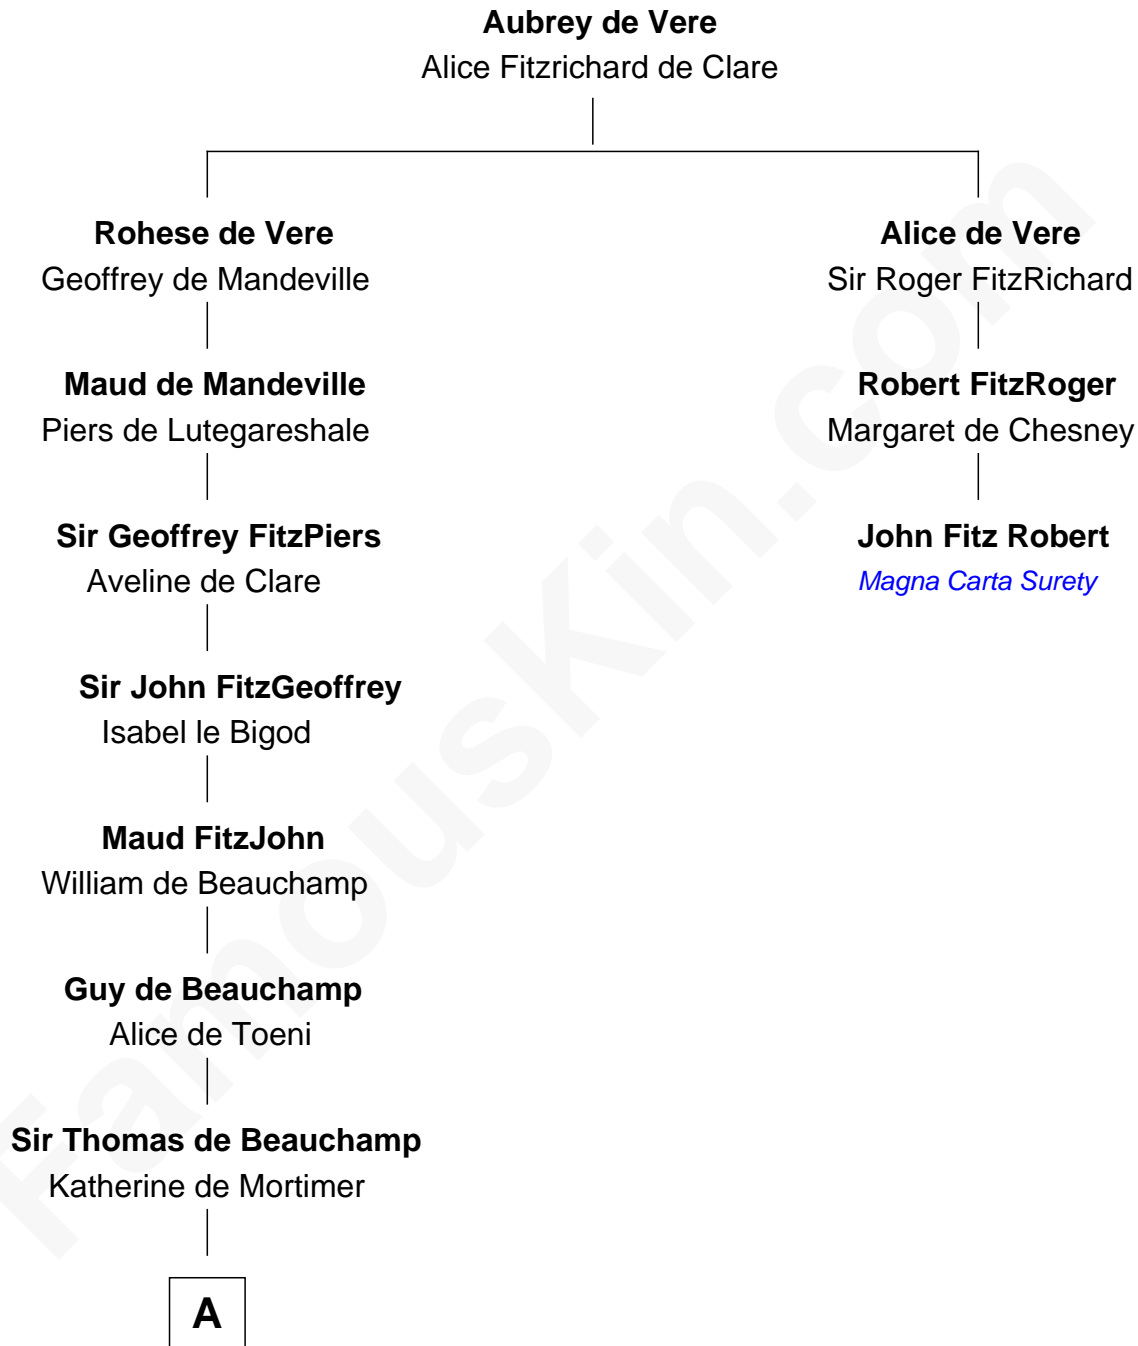

# FamousKin.com

## Relationship Chart of

### Thomas Bradbury

(c1610/11 - 1694/5) Great Migration Immigrant 1635

2nd cousin 15 times removed of

**John Fitz Robert**  
*Magna Carta Surety*

**A**

—  
**Maud de Beauchamp**

Sir Roger de Clifford

—  
**Katherine de Clifford**

—  
**Thomas Bradbury**

*Great Migration Immigrant 1635*