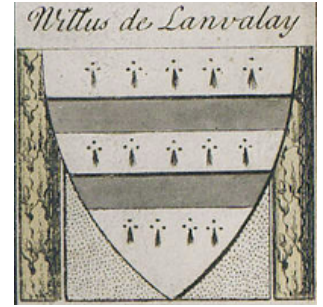

FamousKin.com

Relationship Chart of

Thomas Bradbury

(c1610/11 - 1694/5) Great Migration Immigrant 1635

1st cousin 14 times removed of

William de Lanvallay
Magna Carta Surety

A

—
Maud de Greystoke