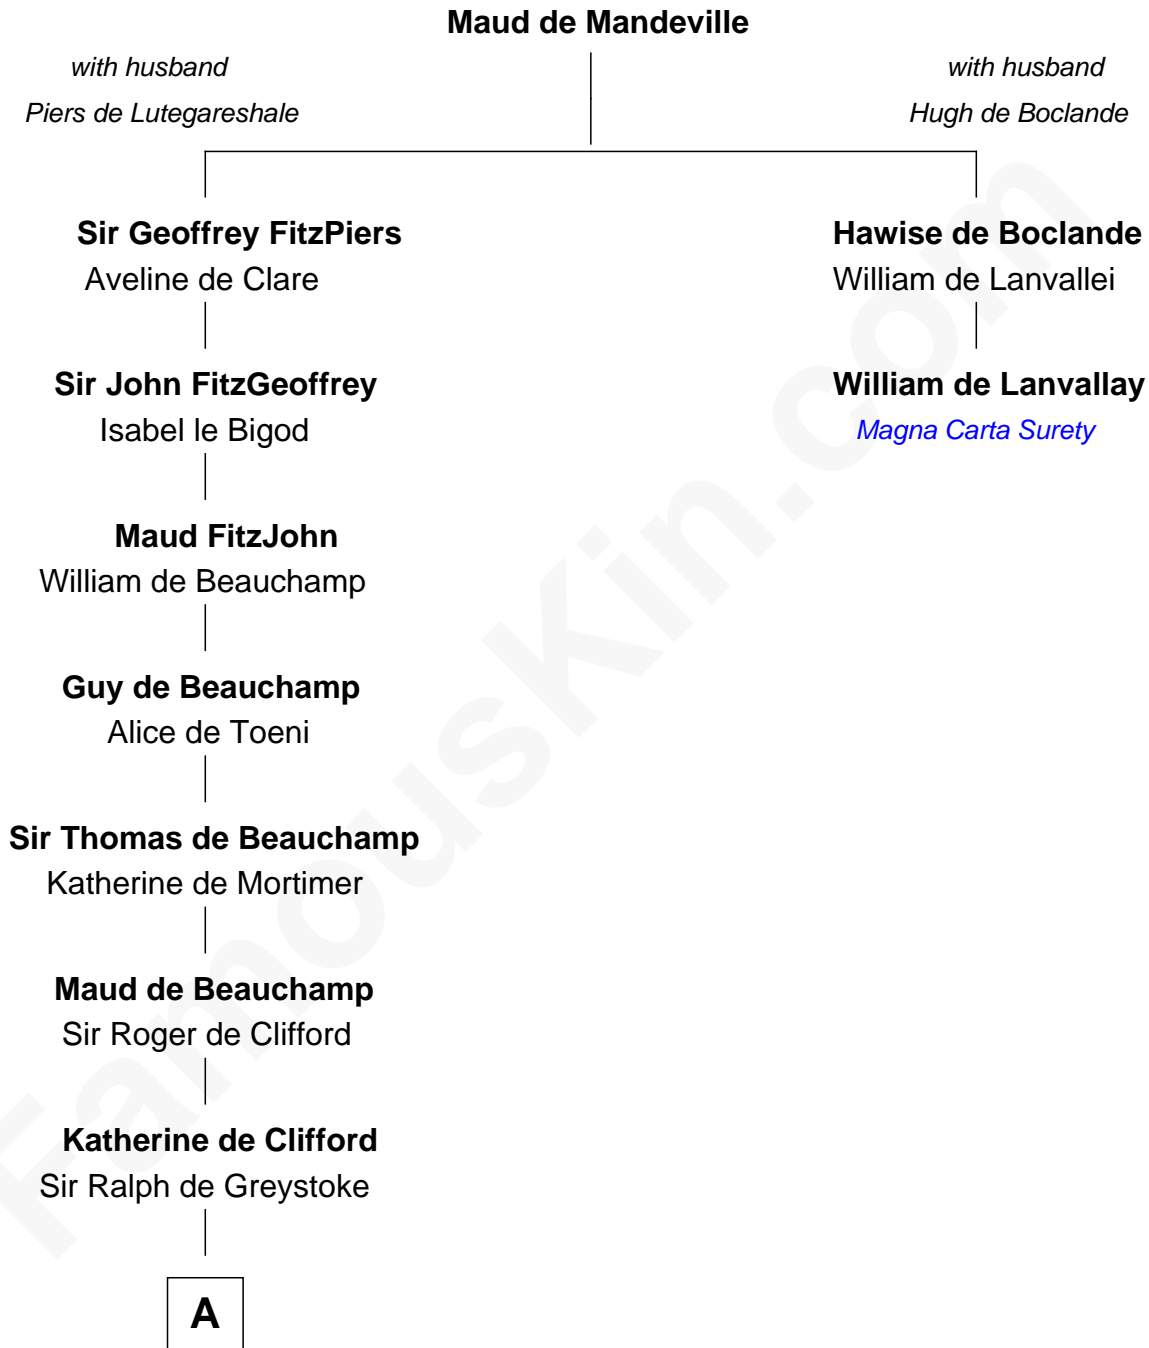

FamousKin.com

Relationship Chart of

Thomas Bradbury

(c1610/11 - 1694/5) Great Migration Immigrant 1635

1st cousin 14 times removed of

William de Lanvallay
Magna Carta Surety

A

—
Maud de Greystoke

Eudo de Welles

—
Sir Lionel de Welles

Joan de Waterton

—
Margaret de Welles

Sir Thomas Dymoke

—
Jane Dymoke

John Fulnetby

—
Katherine Fulnetby

William Dynwell

—
Anne Dynwell

Henry Whitgift

—
William Whitgift

—
Elizabeth Whitgift

Wymond Bradbury

—
Thomas Bradbury

Great Migration Immigrant 1635