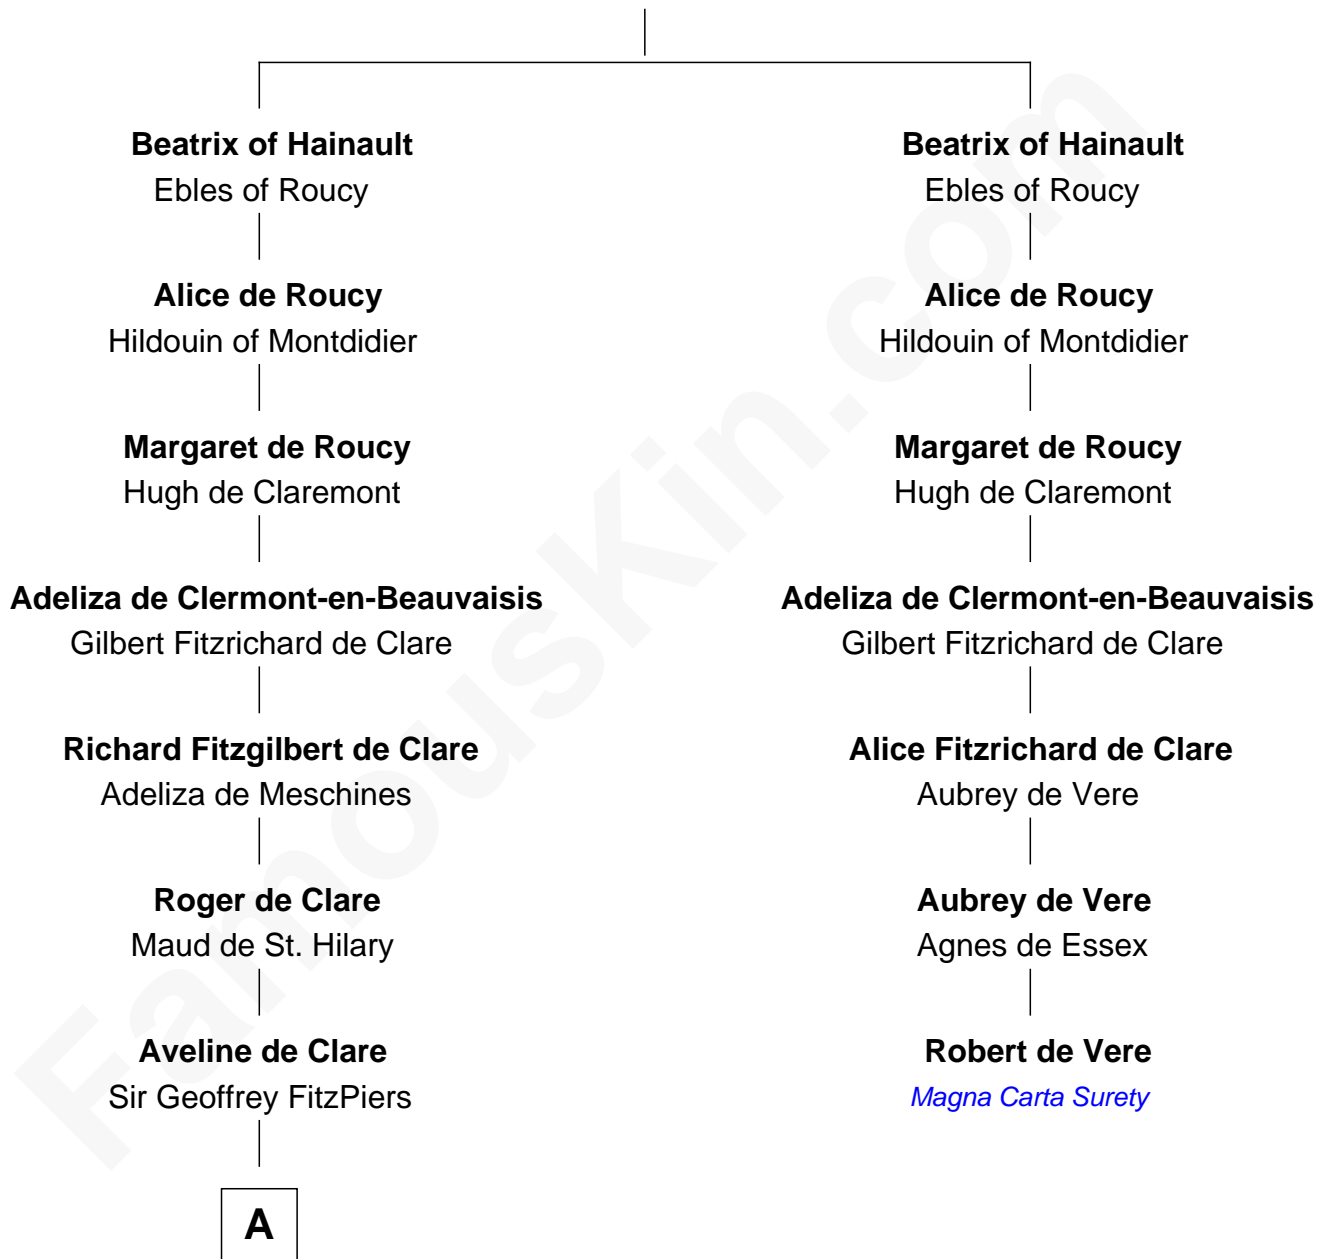

## Relationship Chart of

### Thomas Bradbury

(c1610/11 - 1694/5) Great Migration Immigrant 1635

6th cousin 15 times removed of

**Robert de Vere**

*Magna Carta Surety*

**Rainier IV of Hainault**

Hedwig of France

**B**

—  
**Katherine Fulnetby**

William Dynwell

—  
**Anne Dynwell**

Henry Whitgift

—  
**William Whitgift**

-----  
—  
**Elizabeth Whitgift**

Wymond Bradbury

—  
**Thomas Bradbury**

*Great Migration Immigrant 1635*

FamousKin.com