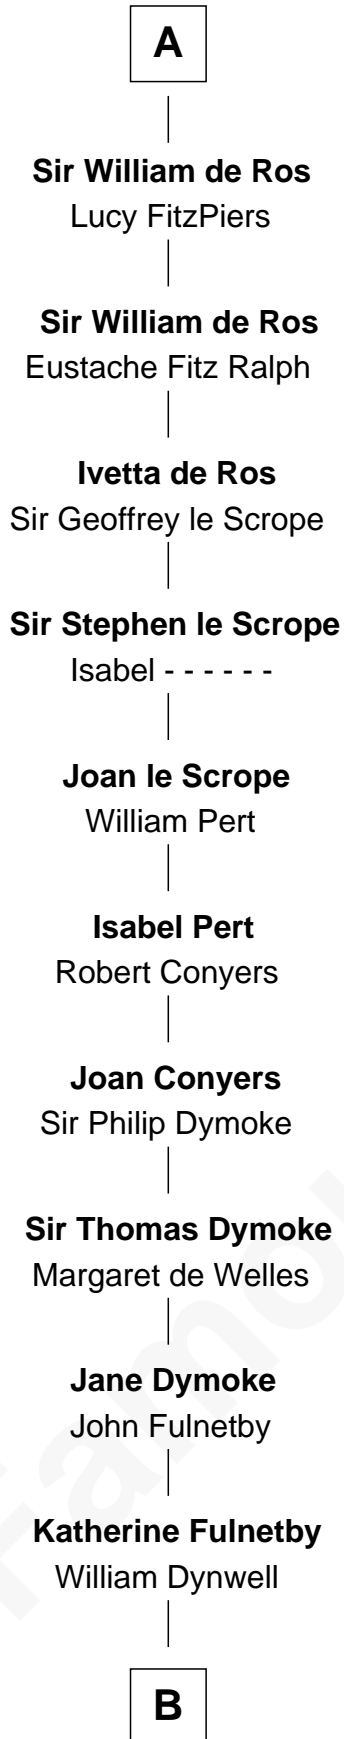

FamousKin.com

Relationship Chart of

Thomas Bradbury

(c1610/11 - 1694/5) Great Migration Immigrant 1635

7th cousin 13 times removed of

Robert de Vere

Magna Carta Surety

B

—
Anne Dynwell
Henry Whitgift

—
William Whitgift

—
Elizabeth Whitgift
Wymond Bradbury

—
Thomas Bradbury
Great Migration Immigrant 1635

FamousKin.com