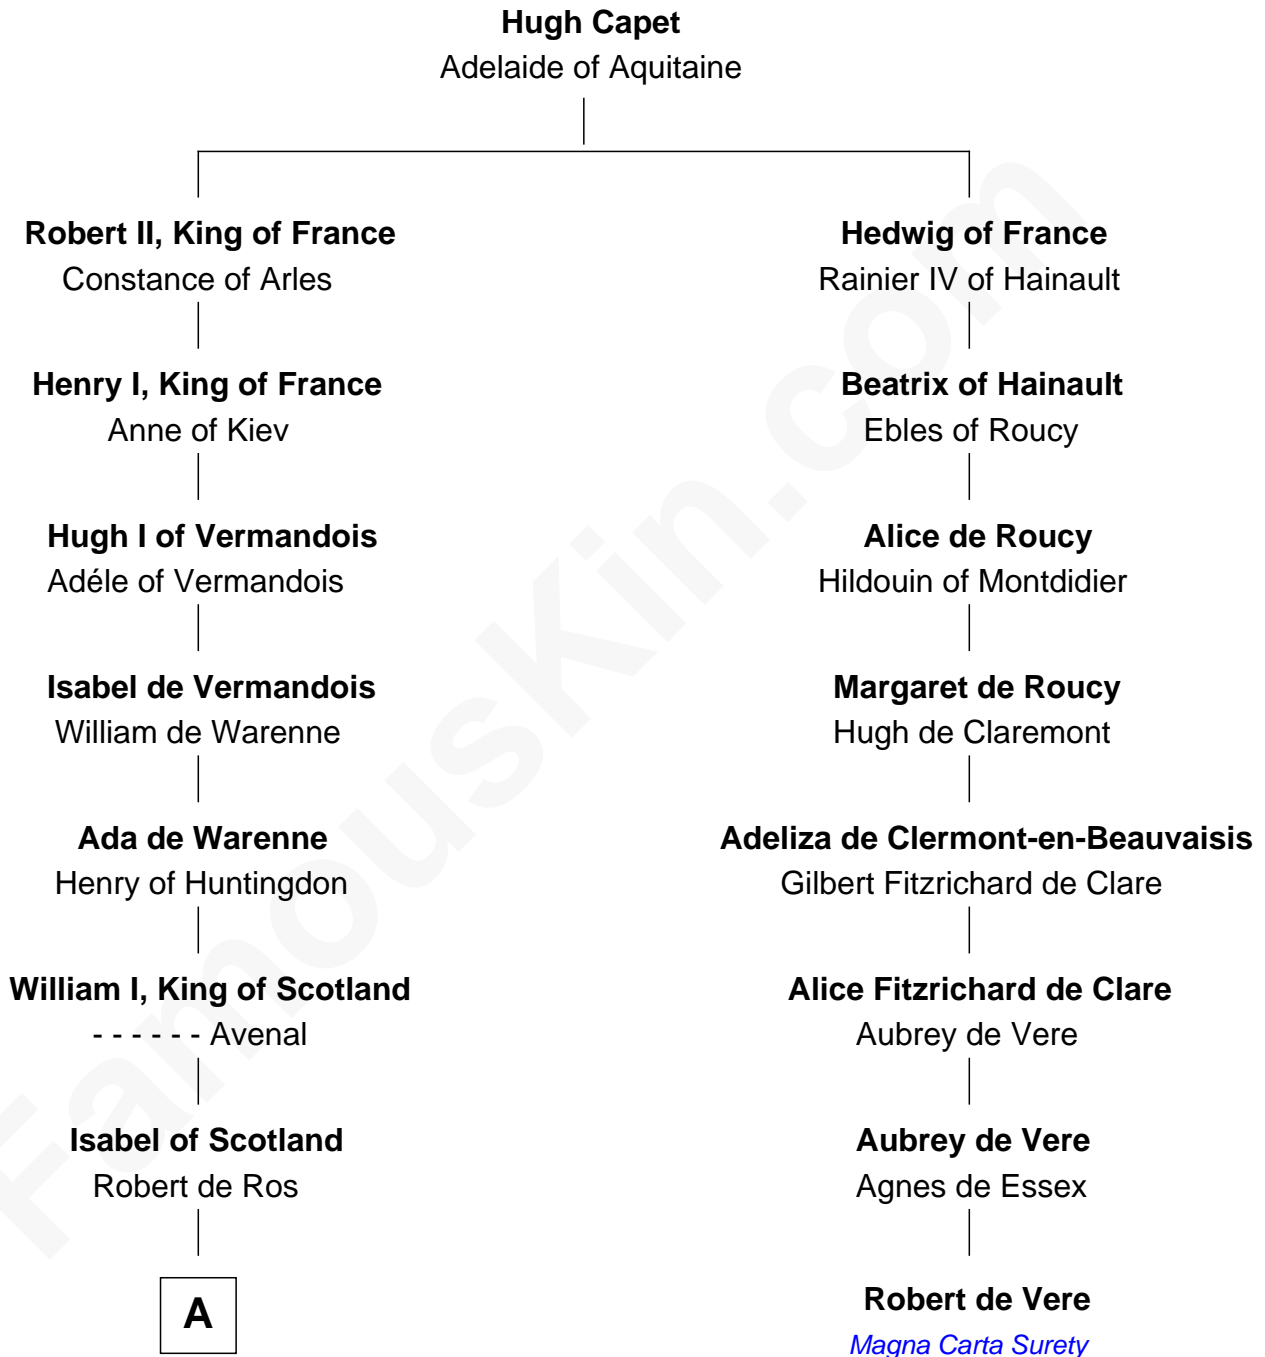

FamousKin.com

Relationship Chart of

Thomas Bradbury

(c1610/11 - 1694/5) Great Migration Immigrant 1635

7th cousin 13 times removed of

Robert de Vere

Magna Carta Surety

B

—
Anne Dynwell
Henry Whitgift

—
William Whitgift

—
Elizabeth Whitgift
Wymond Bradbury

—
Thomas Bradbury
Great Migration Immigrant 1635

FamousKin.com