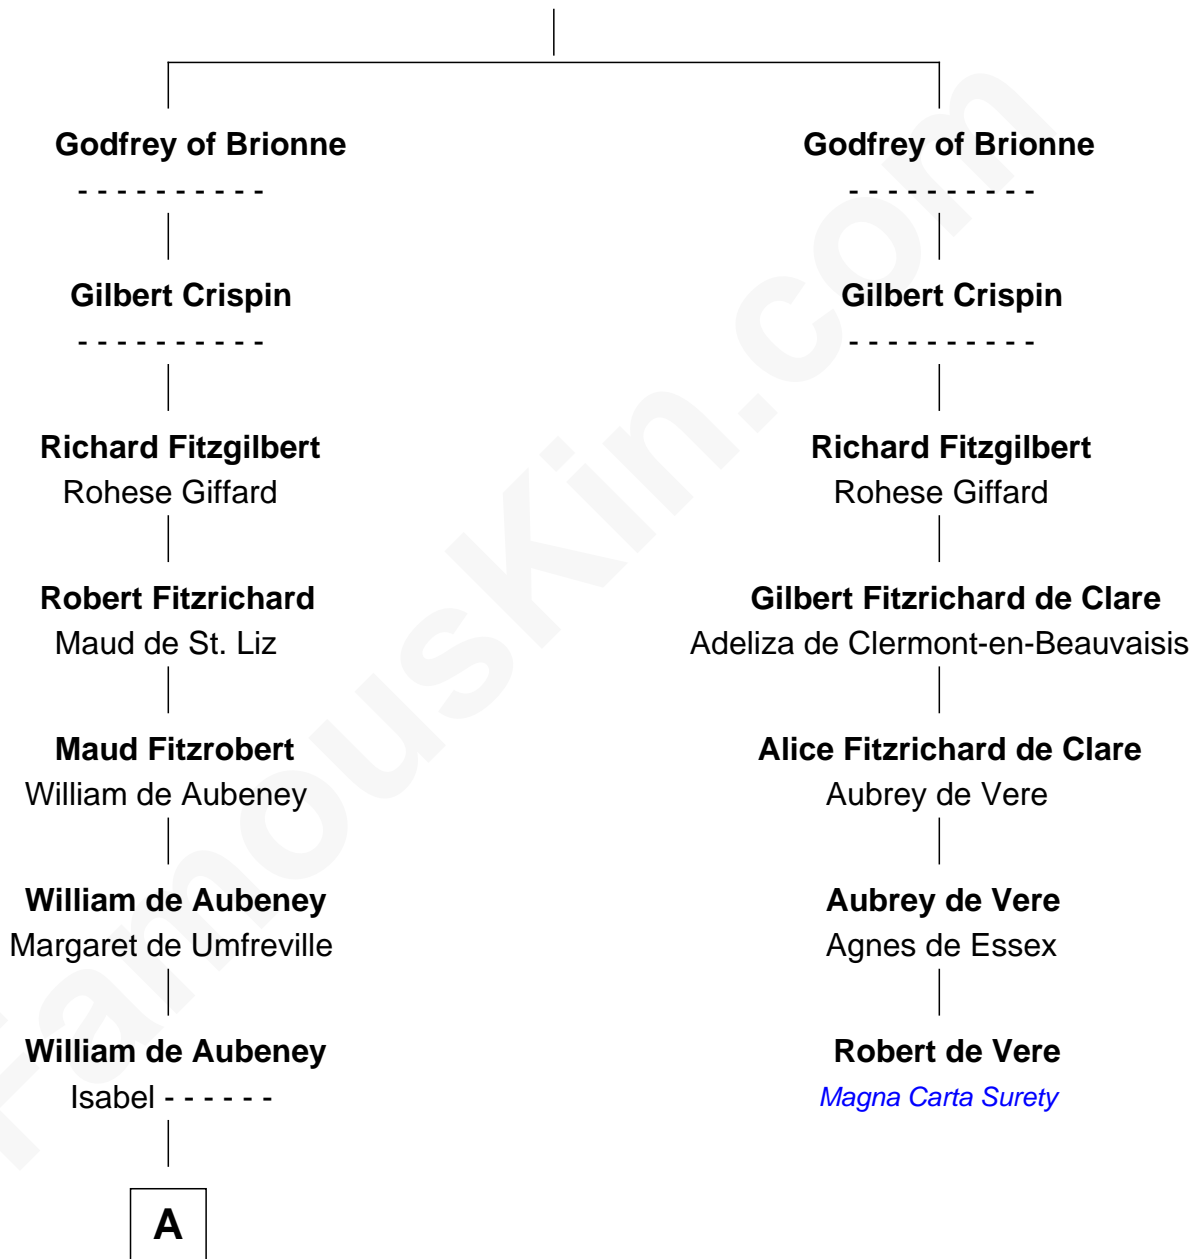

FamousKin.com

Relationship Chart of

Thomas Bradbury

(c1610/11 - 1694/5) Great Migration Immigrant 1635

6th cousin 14 times removed of

Robert de Vere

Magna Carta Surety

Richard I of Normandy

A

Isabel de Aubeney

Sir Robert de Ros

William de Ros

Maude de Vaux

Sir William de Ros

Margery de Badlesmere

Maud de Roos

John de Welles

John de Welles

Eleanor de Mowbray

Eudo de Welles

Maud de Greystoke

Sir Lionel de Welles

Joan de Waterton

Margaret de Welles

—
William Whitgift

—
Elizabeth Whitgift
Wymond Bradbury

—
Thomas Bradbury
Great Migration Immigrant 1635

FamousKin.com