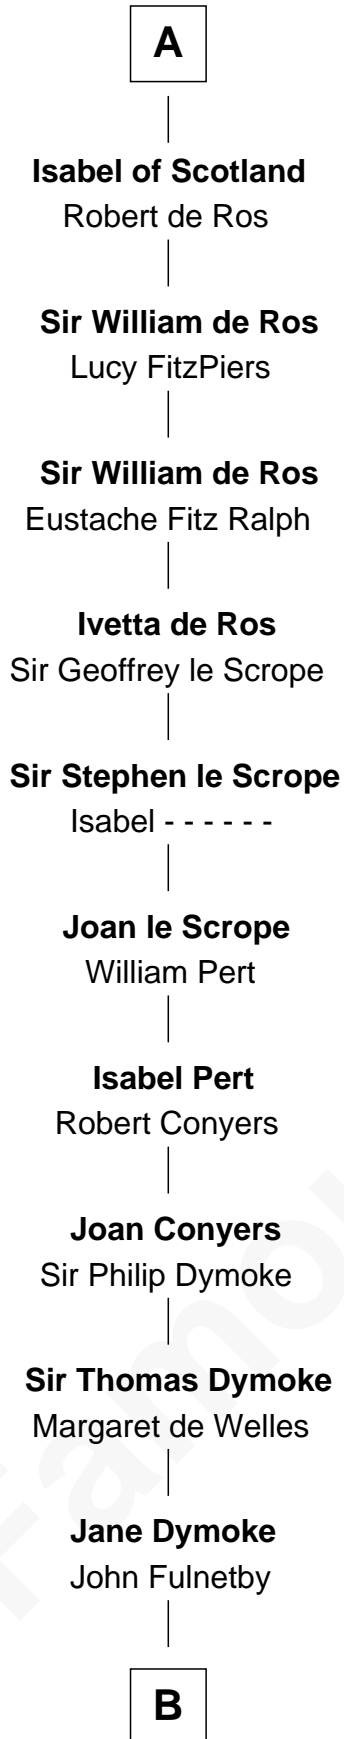

## Relationship Chart of

### Thomas Bradbury

(c1610/11 - 1694/5) Great Migration Immigrant 1635

7th cousin 14 times removed of

**Robert de Vere**

*Magna Carta Surety*

**Rainier III of Hainault**

Adela - - - - -

**Lambert I, Count of Louvain**

David I, King of Scotland

**Henry of Huntingdon**

Ada de Warenne

**William I, King of Scotland**

- - - - - Avenal

**A**

**Rainier IV of Hainault**

Hedwig of France

**Alice Fitzrichard de Clare**

Aubrey de Vere

**Aubrey de Vere**

Agnes de Essex

**Robert de Vere**

*Magna Carta Surety*

**B**

—  
**Katherine Fulnetby**