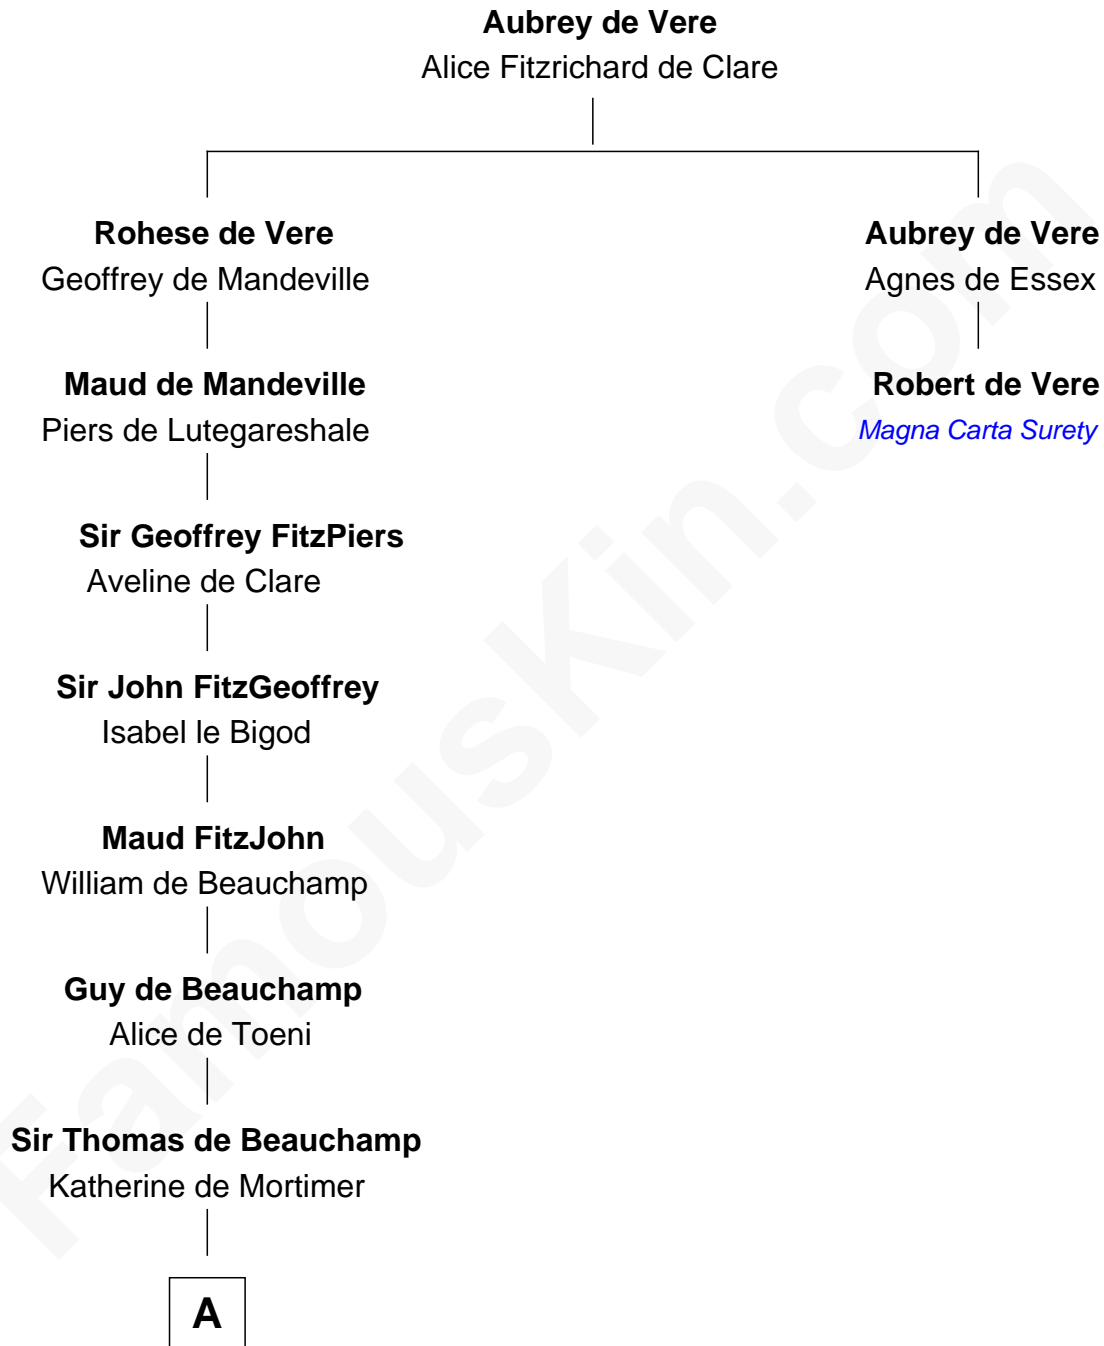

FamousKin.com

Relationship Chart of

Thomas Bradbury

(c1610/11 - 1694/5) Great Migration Immigrant 1635

1st cousin 16 times removed of

Robert de Vere

Magna Carta Surety

A

—
Maud de Beauchamp

Sir Roger de Clifford

—
Katherine de Clifford

Sir Ralph de Greystoke

—
Maud de Greystoke

Eudo de Welles

—
Sir Lionel de Welles

Joan de Waterton

—
William Whitgift

—
Elizabeth Whitgift

Wymond Bradbury

—
Thomas Bradbury

Great Migration Immigrant 1635