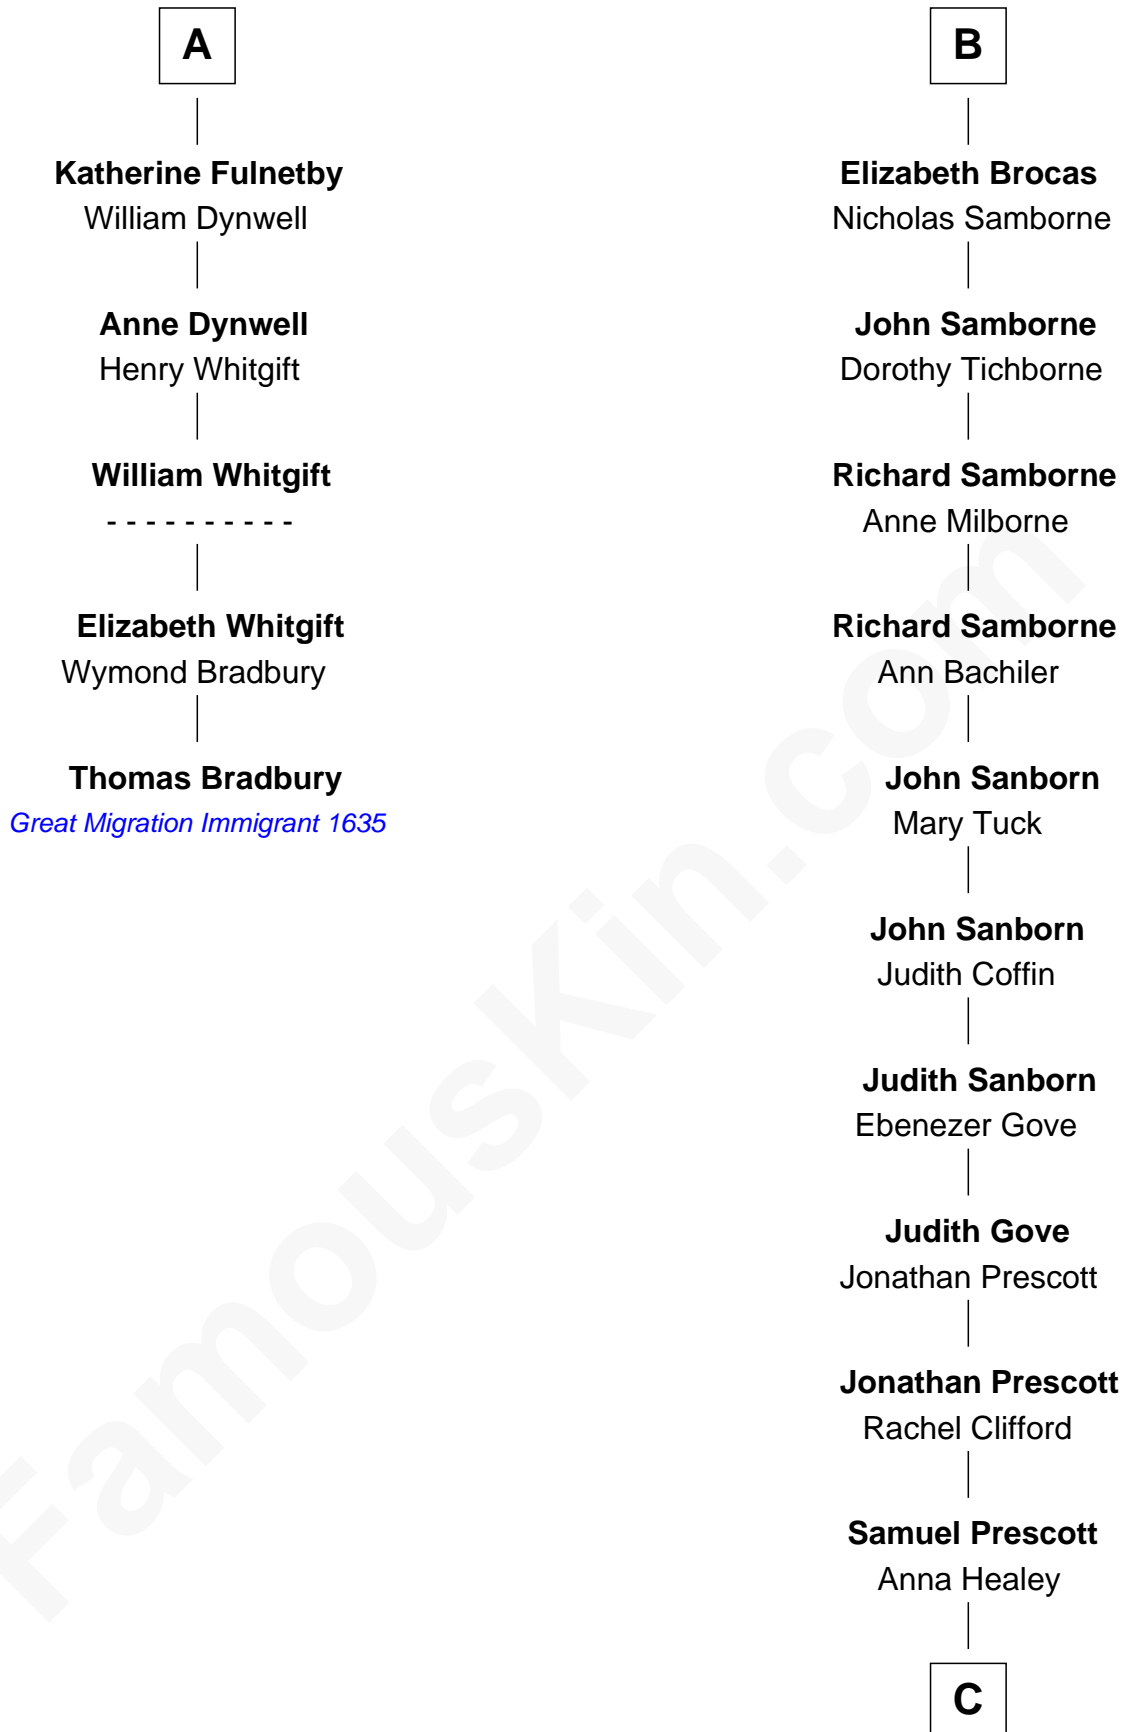

## Relationship Chart of

### Thomas Bradbury

(c1610/11 - 1694/5) Great Migration Immigrant 1635

11th cousin 8 times removed of

**Dr. H. H. Holmes**

Serial Killer aka "Devil in the White City"

**C**

**Nancy Prescott**  
Scribner Mudgett

**Levi Horton Mudgett**  
Theodate Page Price

**Dr. H. H. Holmes**  
*Serial Killer Dr. H. H. Holmes*

FamousKin.com