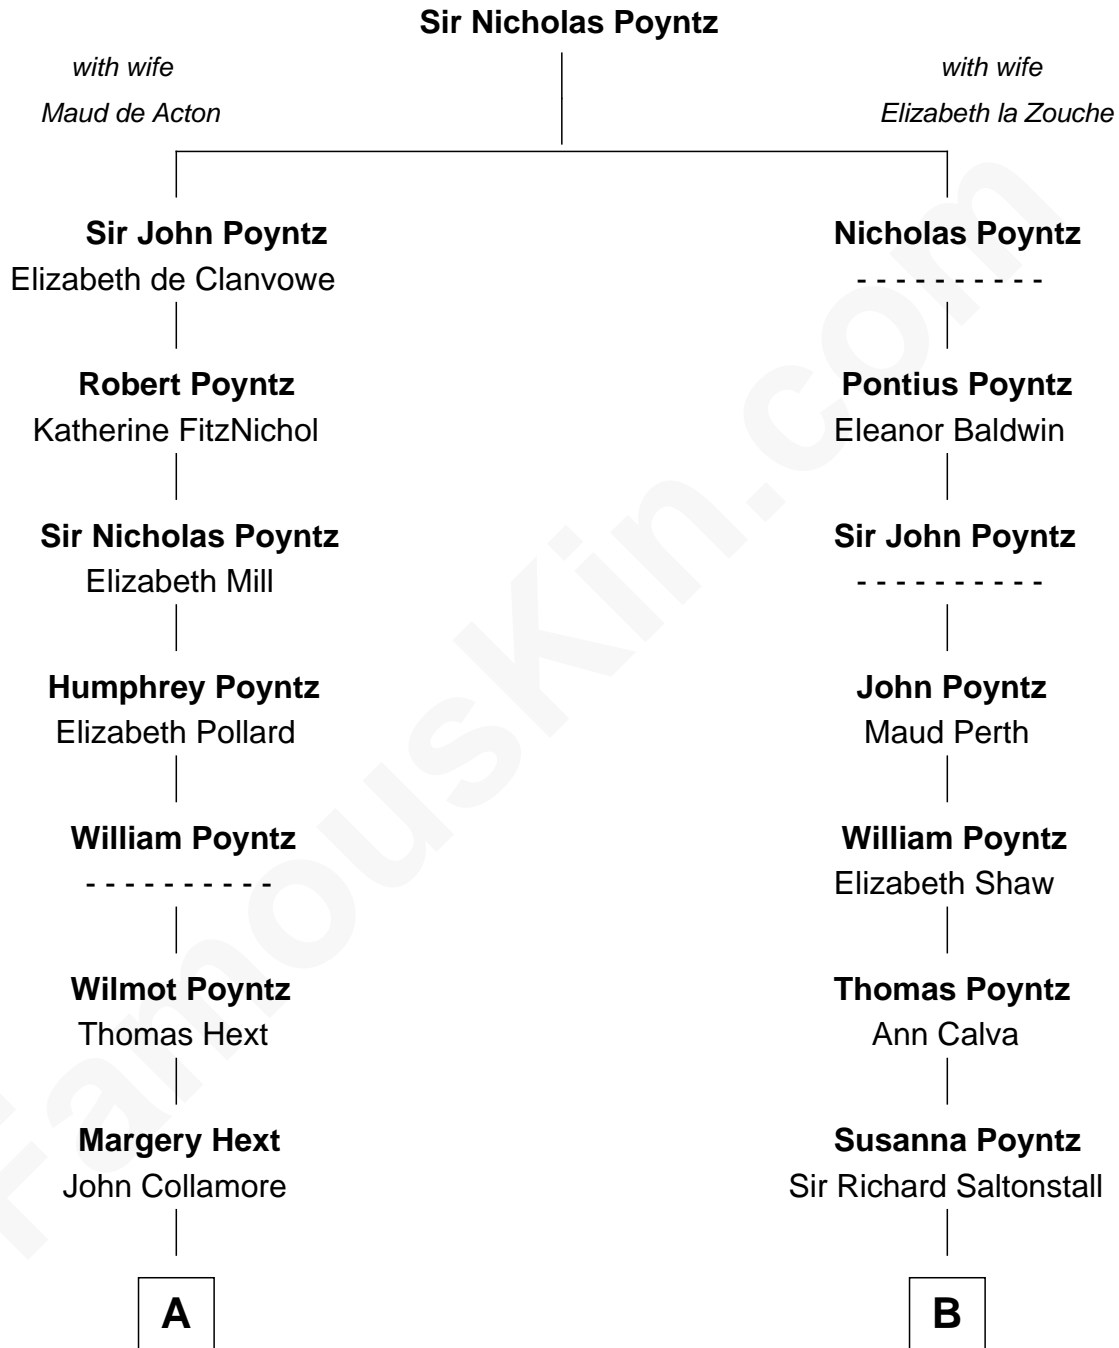

FamousKin.com Relationship Chart of

Aaron Rodgers

NFL Quarterback

19th cousin 2 times removed of

Truman Capote

Author of In Cold Blood

C

Edson Horace Ward

Lilian Higbee

Anna Marie Ward

Herbert Charles Pittman

Charles Herbert Pittman

Barbara Blair

Darla Leigh Pittman

Edward Wesley Rodgers

Aaron Rodgers