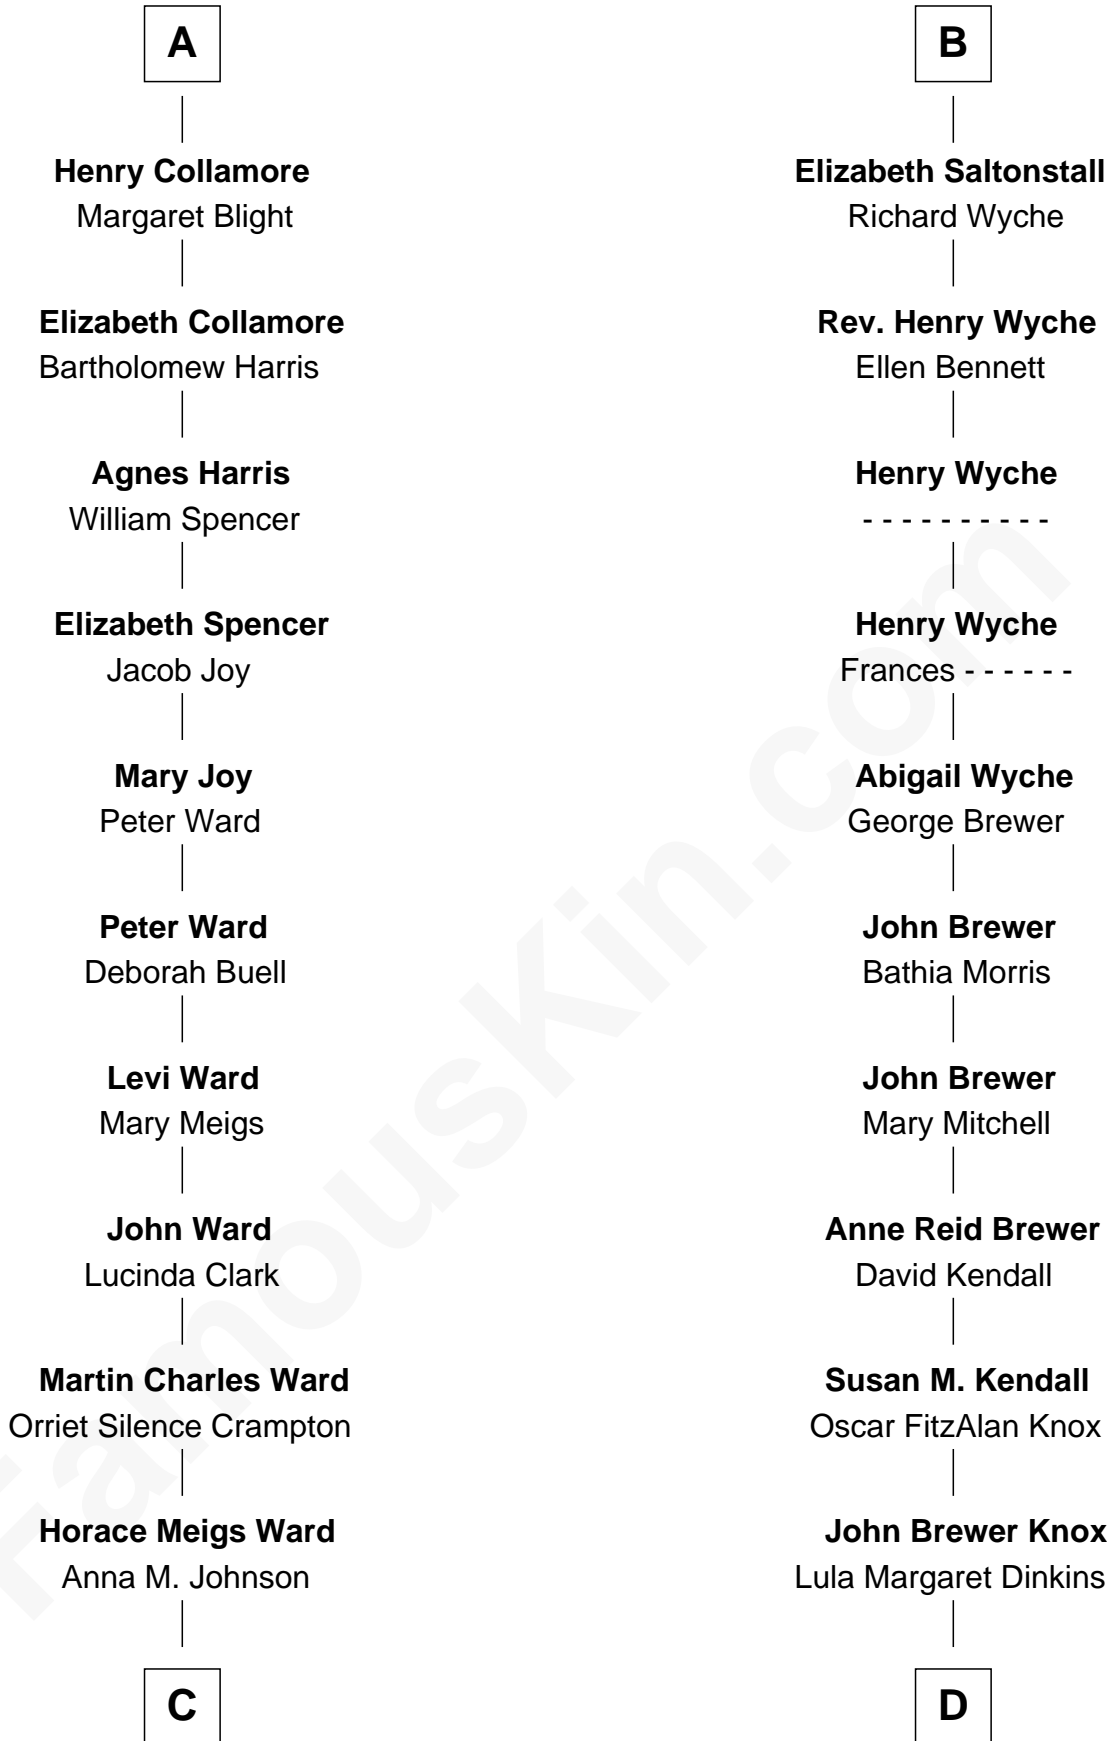

FamousKin.com Relationship Chart of

Aaron Rodgers

NFL Quarterback

19th cousin 2 times removed of

Truman Capote

Author of In Cold Blood

C

Edson Horace Ward