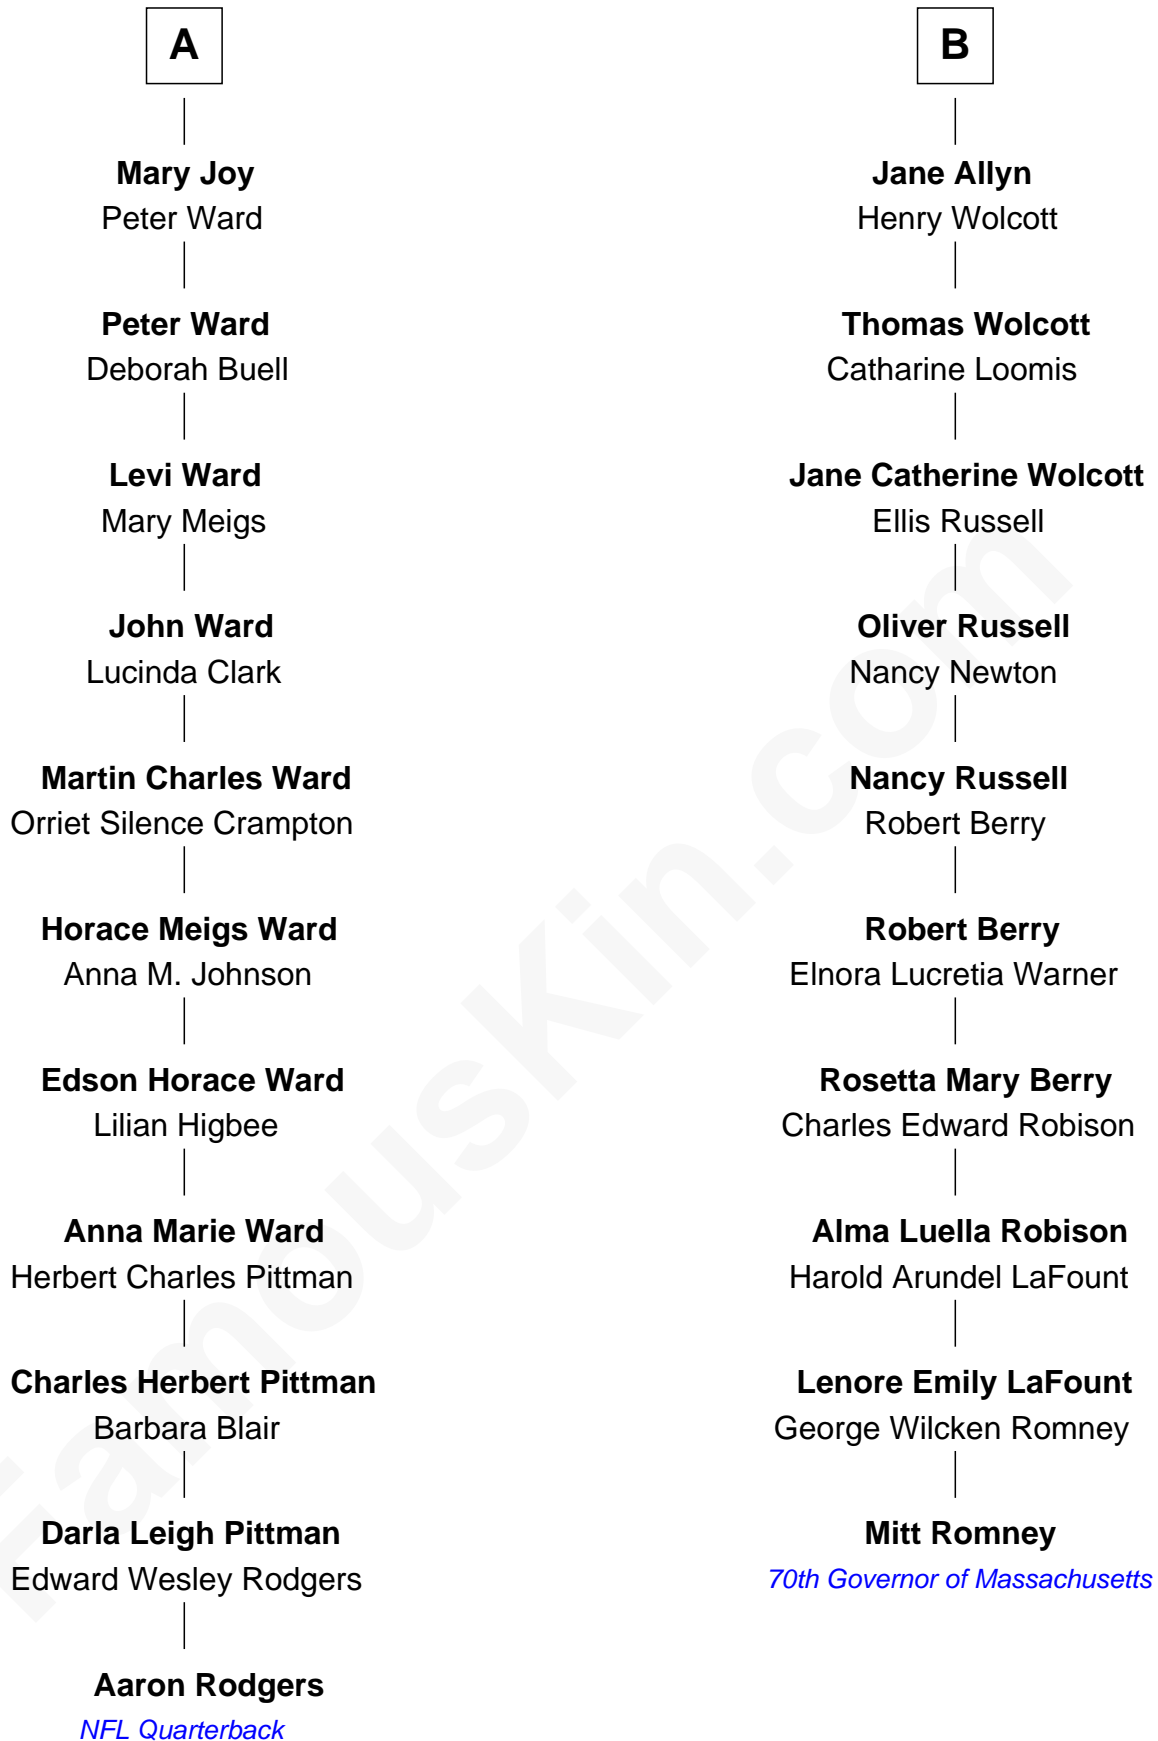

# FamousKin.com Relationship Chart of

**Aaron Rodgers**

*NFL Quarterback*

16th cousin 1 time removed of

**Mitt Romney**

*70th Governor of Massachusetts*

**John Fortescue**

Joan Prutteston

**Elizabeth Collamore**

Bartholomew Harris

**Agnes Harris**

William Spencer

**Elizabeth Spencer**

Jacob Joy

**A**

**William Fortescue**

Elizabeth Champernowne

**Jane Fortescue**

John Cobleigh

**Margaret Cobleigh**

Sir Roger Giffard

**Jane Giffard**

Amyas Chichester

**Frances Chichester**

John Wyatt

**Margaret Wyatt**

Matthew Allyn

**Thomas Allyn**

Abigail Warham

**B**

Aaron Rodgers photo by [Mike Morbeck](#) ([CC BY-SA 2.0](#))

Mitt Romney photo by [Gage Skidmore](#) ([CC BY-SA 3.0](#))