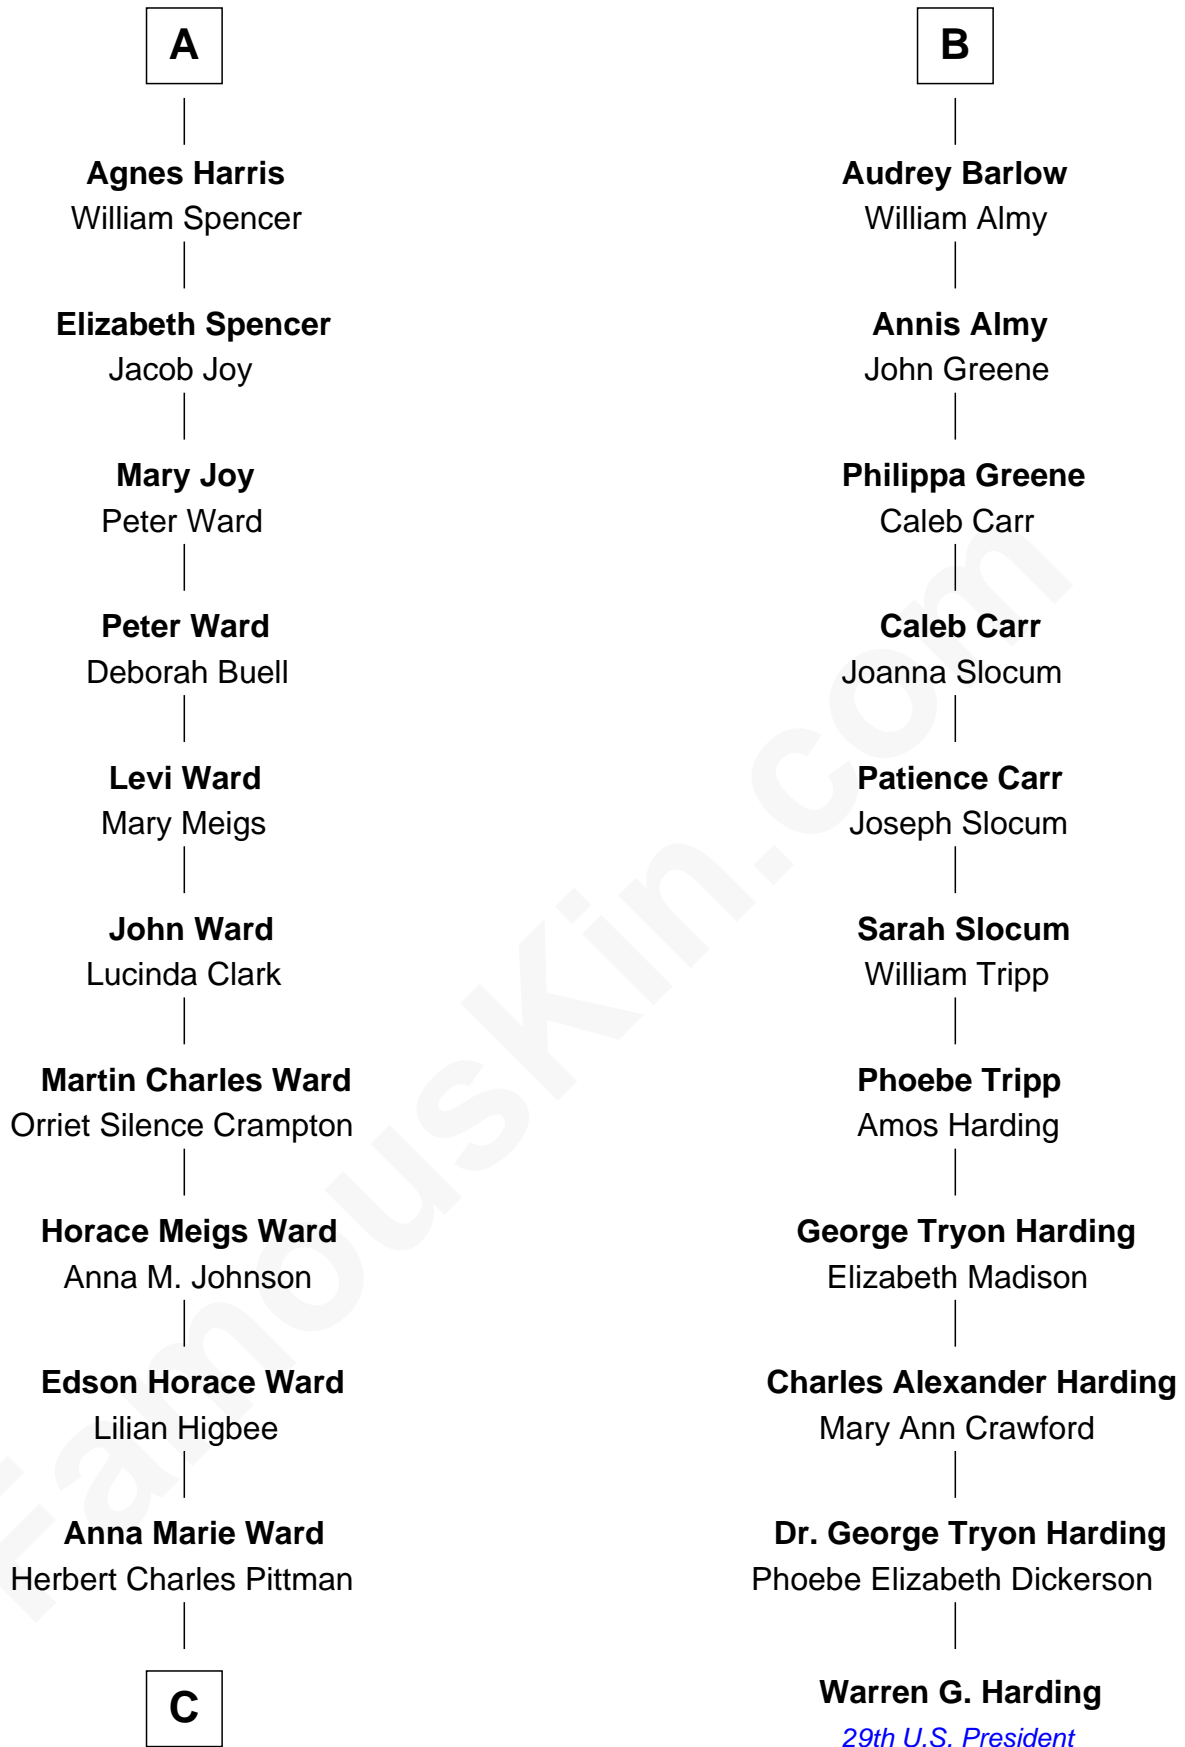

FamousKin.com Relationship Chart of

Aaron Rodgers

NFL Quarterback

17th cousin 2 times removed of

Warren G. Harding

29th U.S. President

C

Charles Herbert Pittman

Barbara Blair

Darla Leigh Pittman

Edward Wesley Rodgers

Aaron Rodgers

NFL Quarterback

FamousKin.com