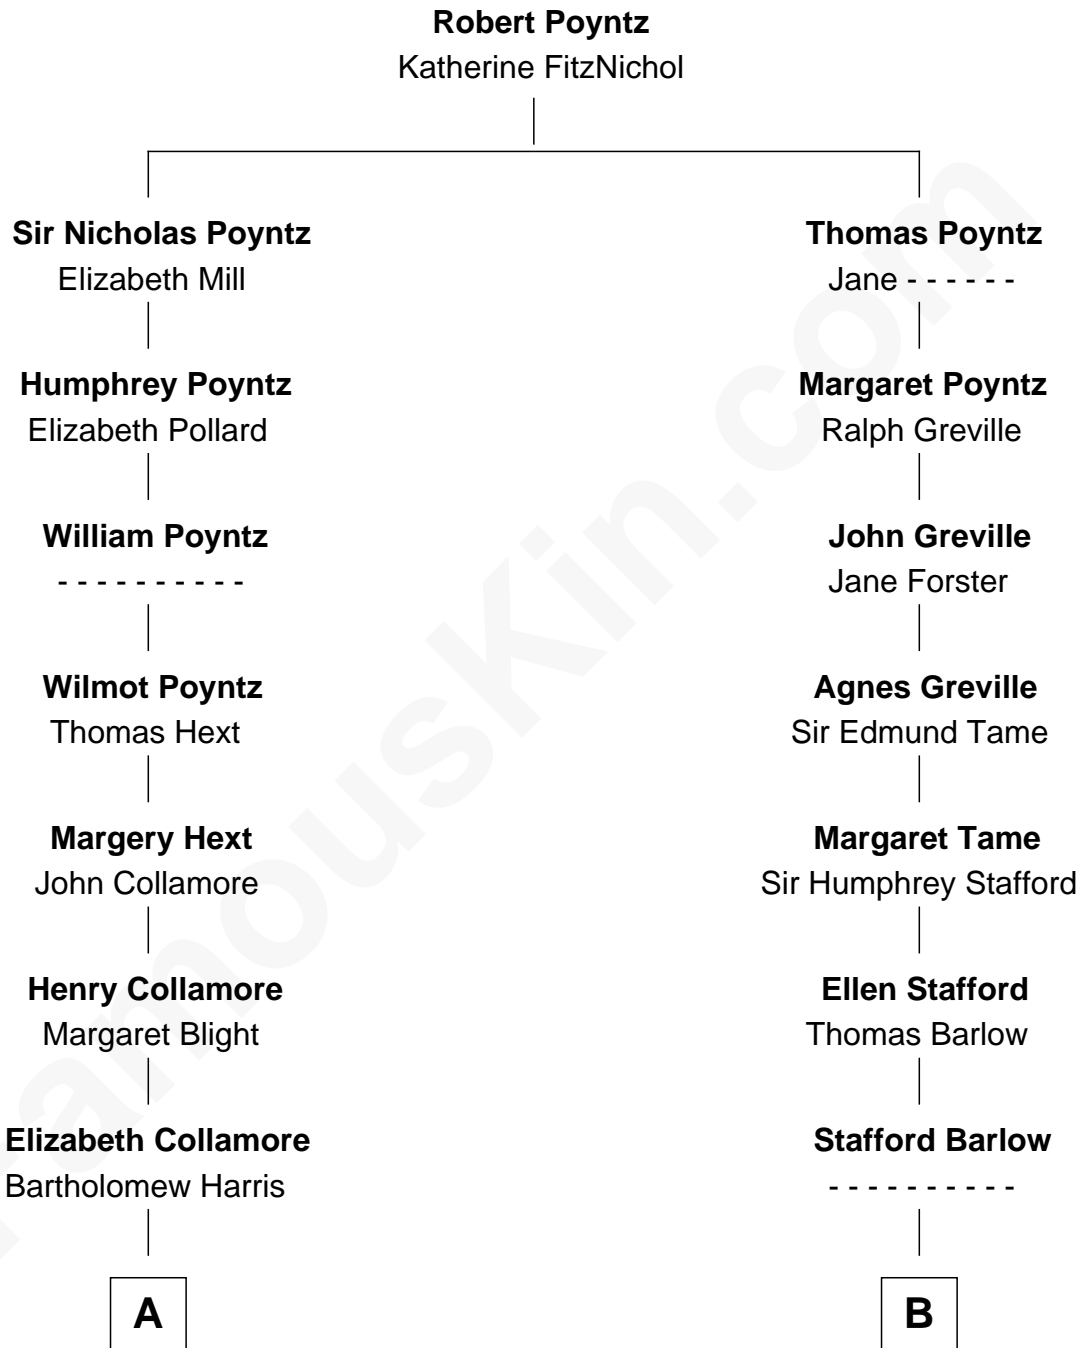

FamousKin.com Relationship Chart of

Aaron Rodgers

NFL Quarterback

19th cousin 1 time removed of

Billie Eilish

Singer and Songwriter

C

Charles Herbert Pittman

Barbara Blair

Darla Leigh Pittman

Edward Wesley Rodgers

Aaron Rodgers

NFL Quarterback

D

Collier Whittemore Baird

Dorothy Grace Norton