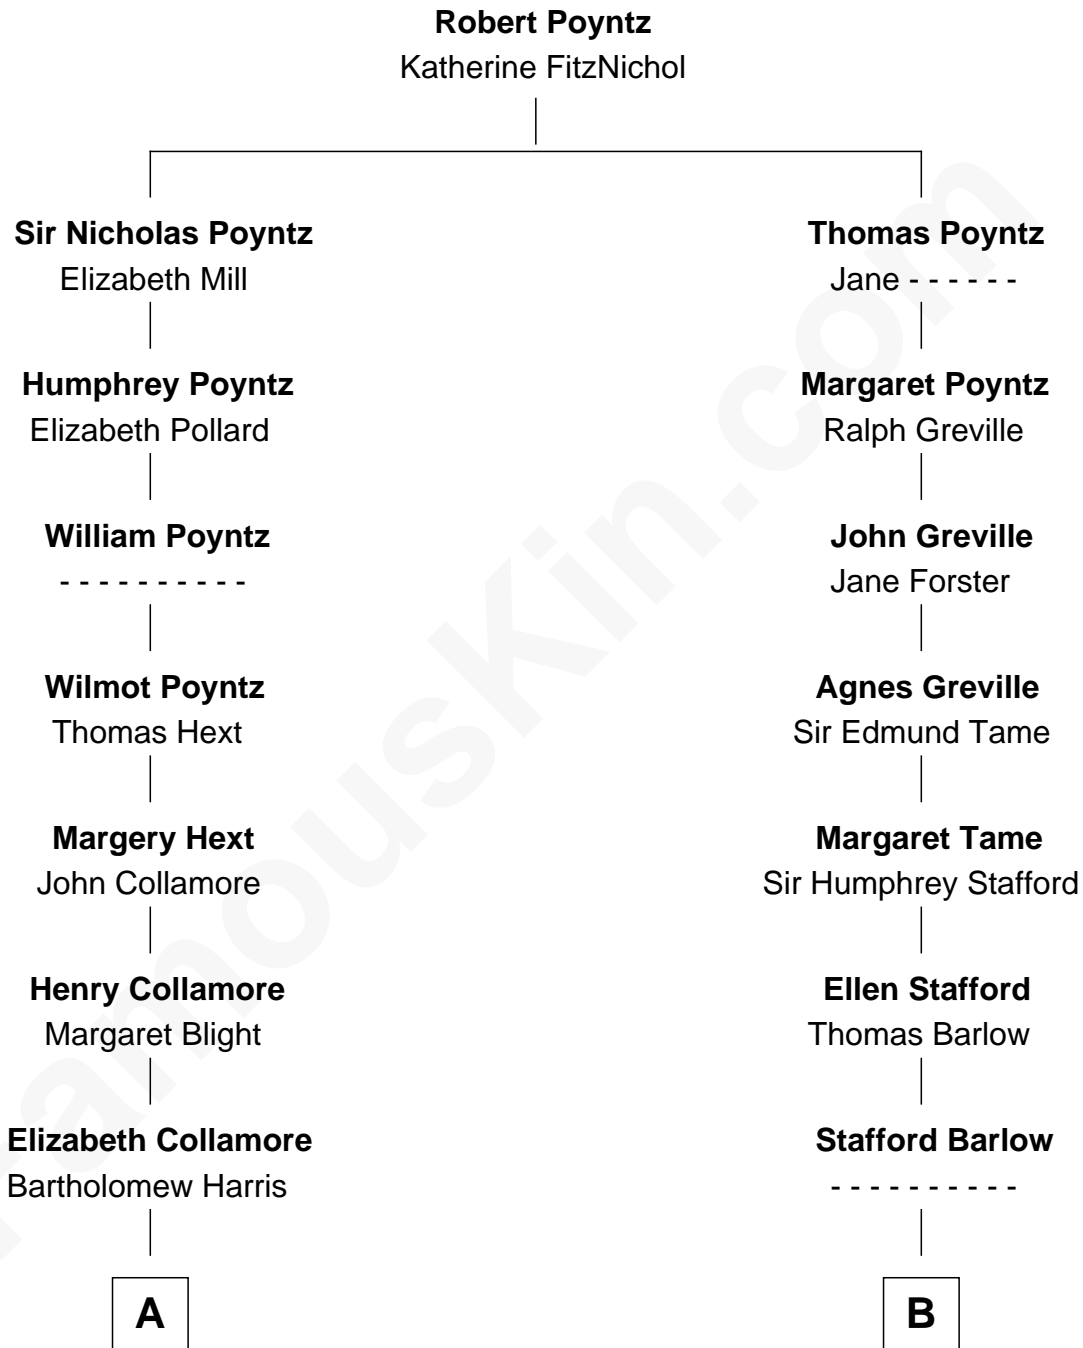

FamousKin.com Relationship Chart of

Aaron Rodgers

NFL Quarterback

16th cousin 3 times removed of

Marilyn Monroe

Actress, Model, and Singer

C

Charles Herbert Pittman

Barbara Blair

Darla Leigh Pittman

Edward Wesley Rodgers

Aaron Rodgers

NFL Quarterback

FamousKin.com