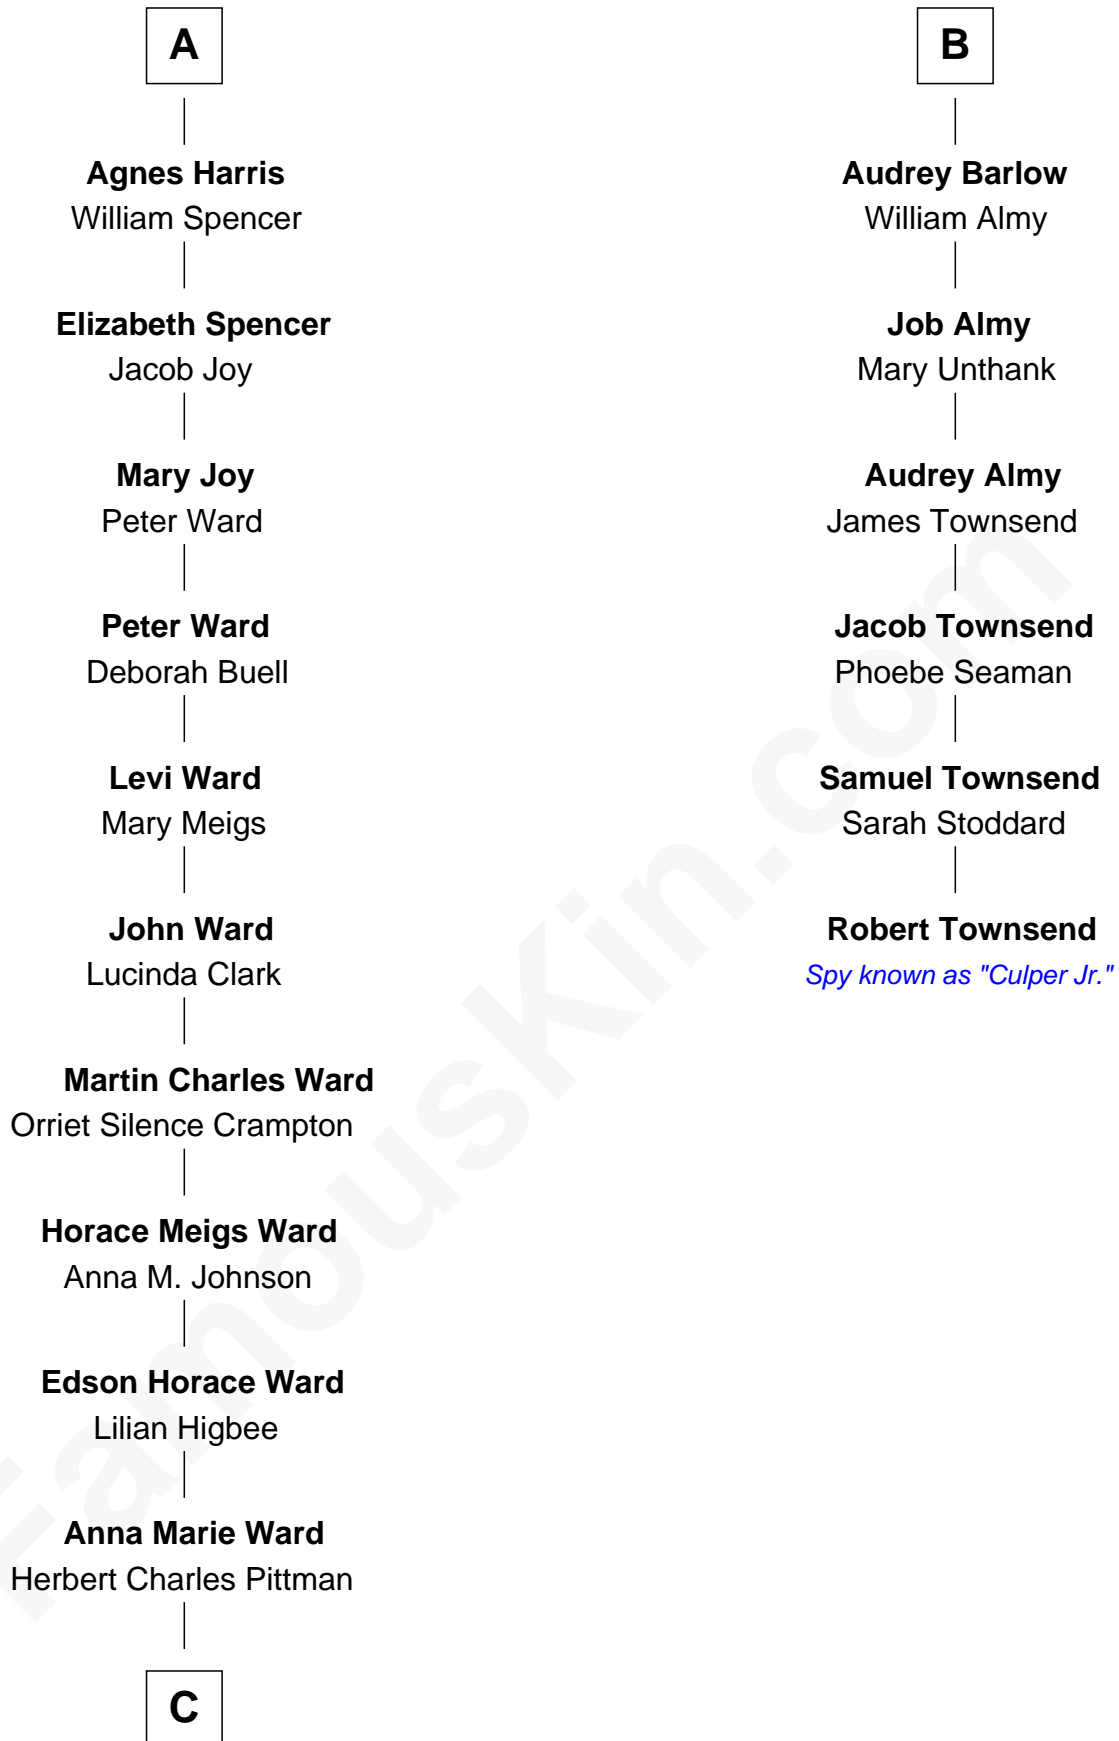

# FamousKin.com Relationship Chart of

**Aaron Rodgers**

*NFL Quarterback*

12th cousin 7 times removed of

**Robert Townsend**

*Member of the Culper Spy Ring during the American Revolution*

**C**

Charles Herbert Pittman

Barbara Blair

Darla Leigh Pittman

Edward Wesley Rodgers

Aaron Rodgers

*NFL Quarterback*

FamousKin.com