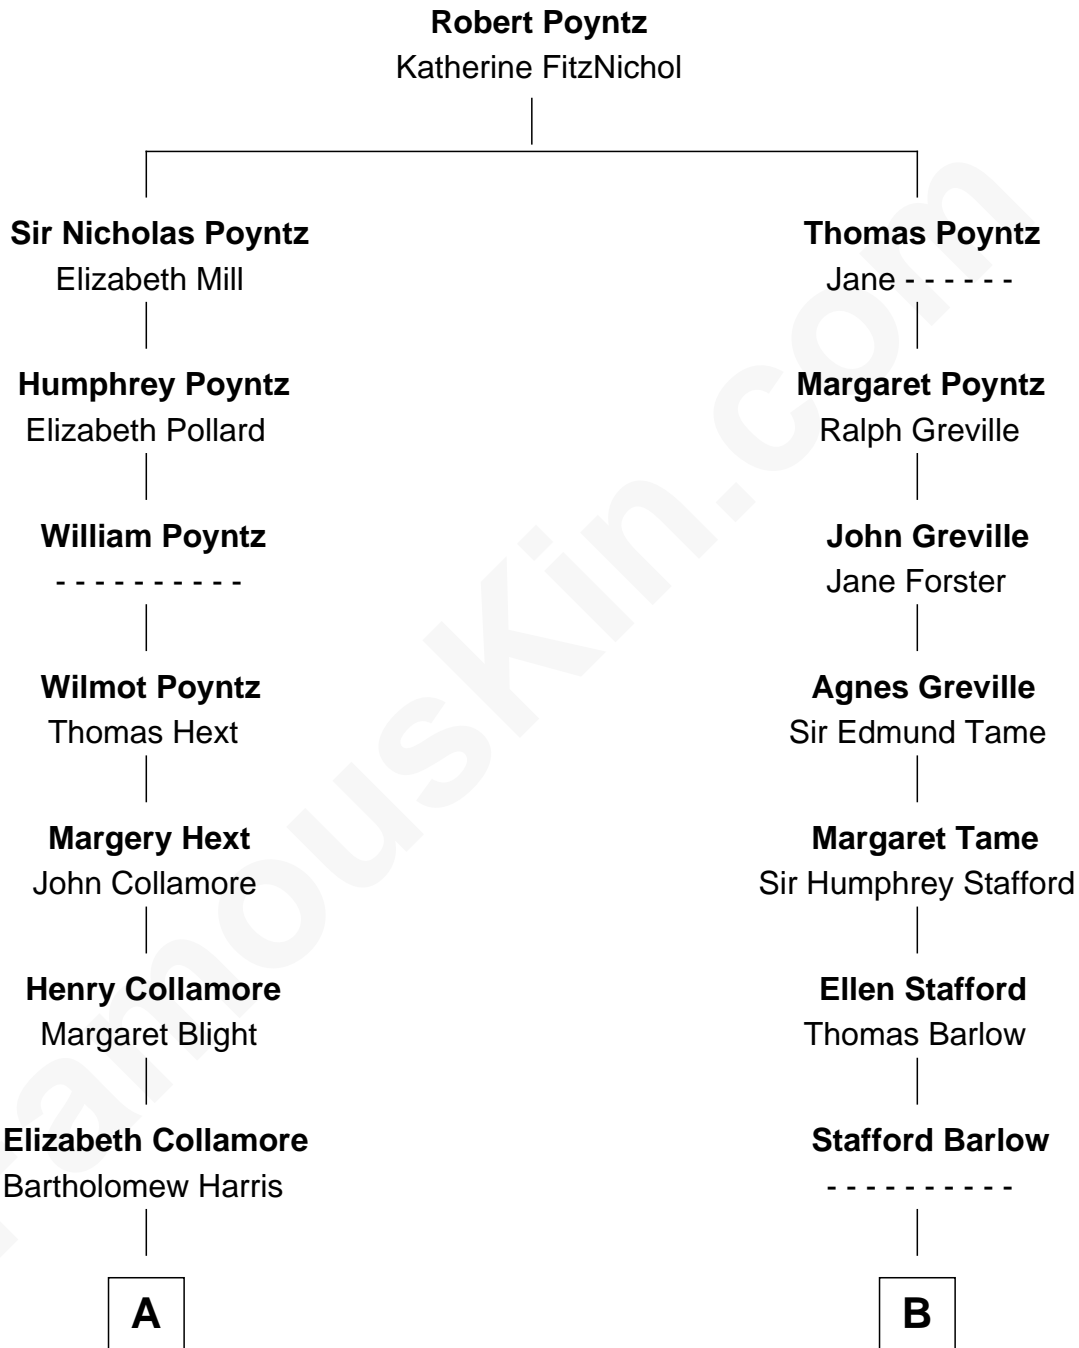

# FamousKin.com Relationship Chart of

**Aaron Rodgers**

*NFL Quarterback*

12th cousin 7 times removed of

**Robert Townsend**

*Member of the Culper Spy Ring during the American Revolution*

**C**

Charles Herbert Pittman

Barbara Blair

Darla Leigh Pittman

Edward Wesley Rodgers

Aaron Rodgers

*NFL Quarterback*

FamousKin.com