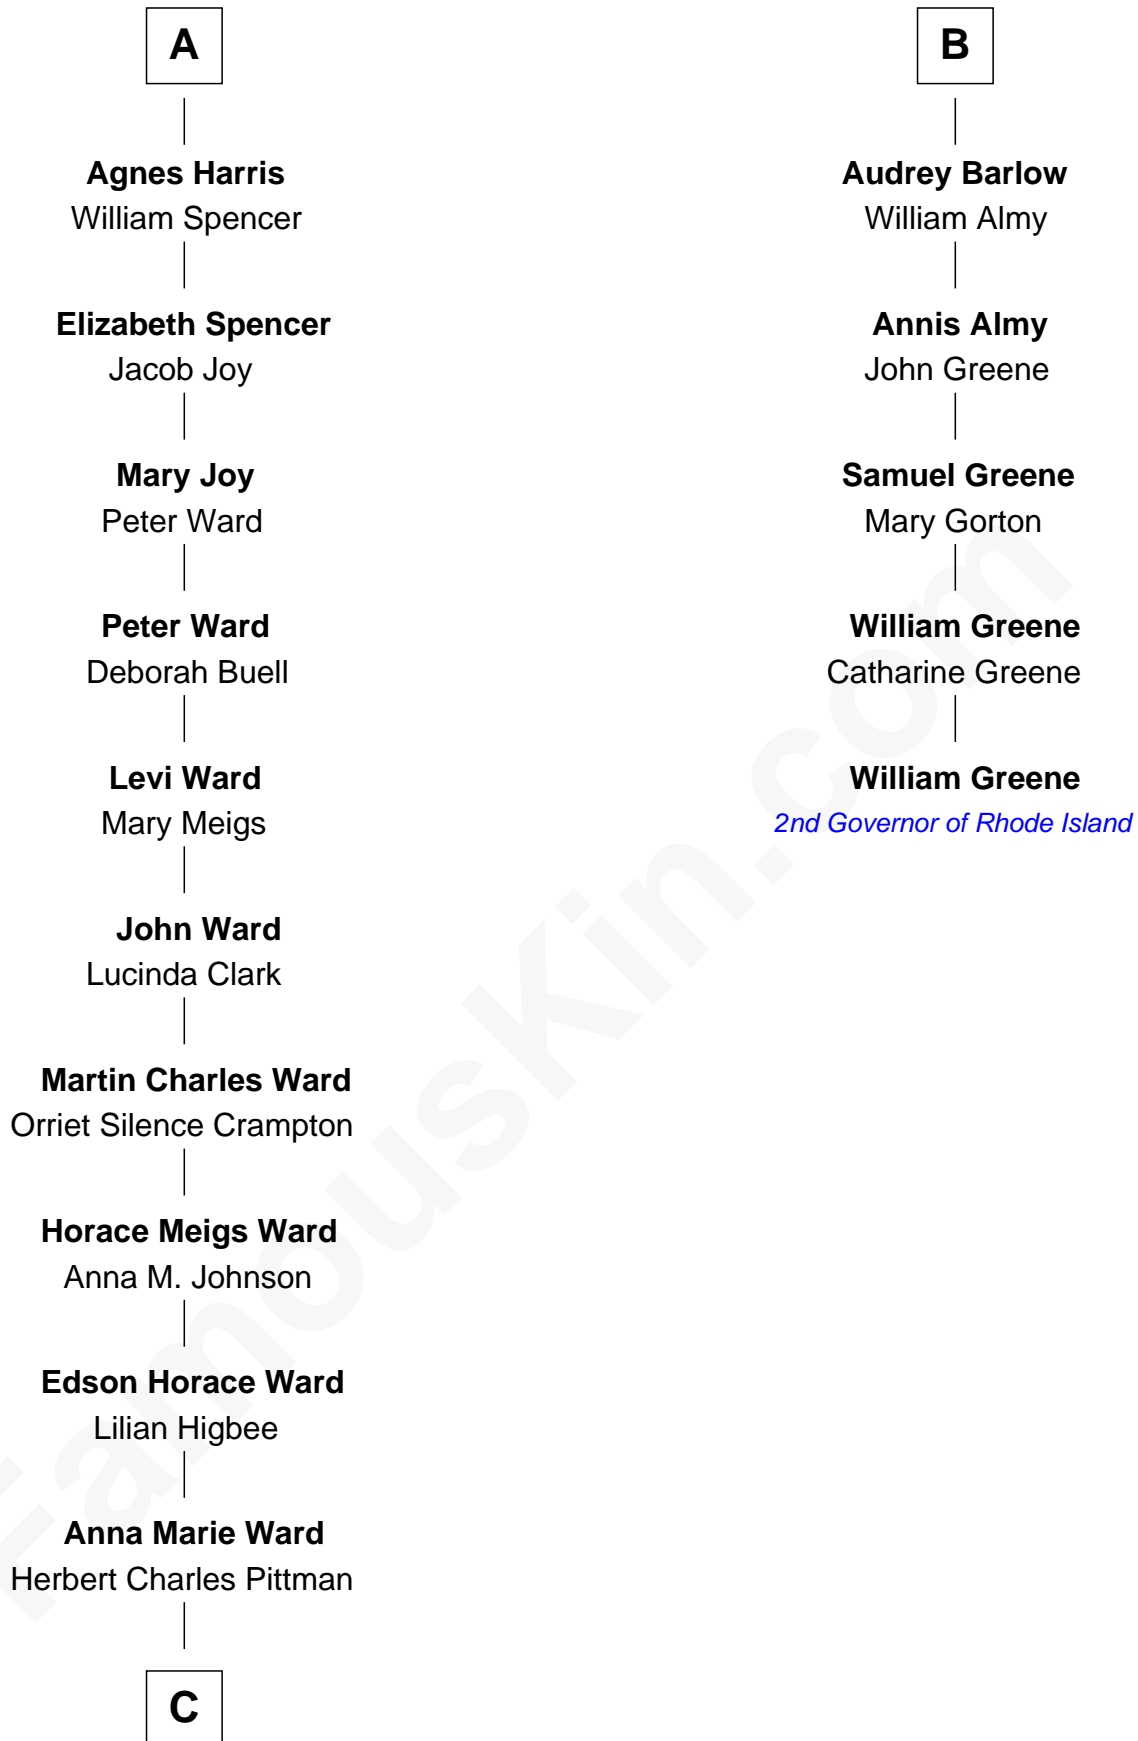

FamousKin.com Relationship Chart of

Aaron Rodgers

NFL Quarterback

11th cousin 8 times removed of

William Greene

2nd Governor of Rhode Island

C

Charles Herbert Pittman

Barbara Blair

Darla Leigh Pittman

Edward Wesley Rodgers

Aaron Rodgers

NFL Quarterback

FamousKin.com