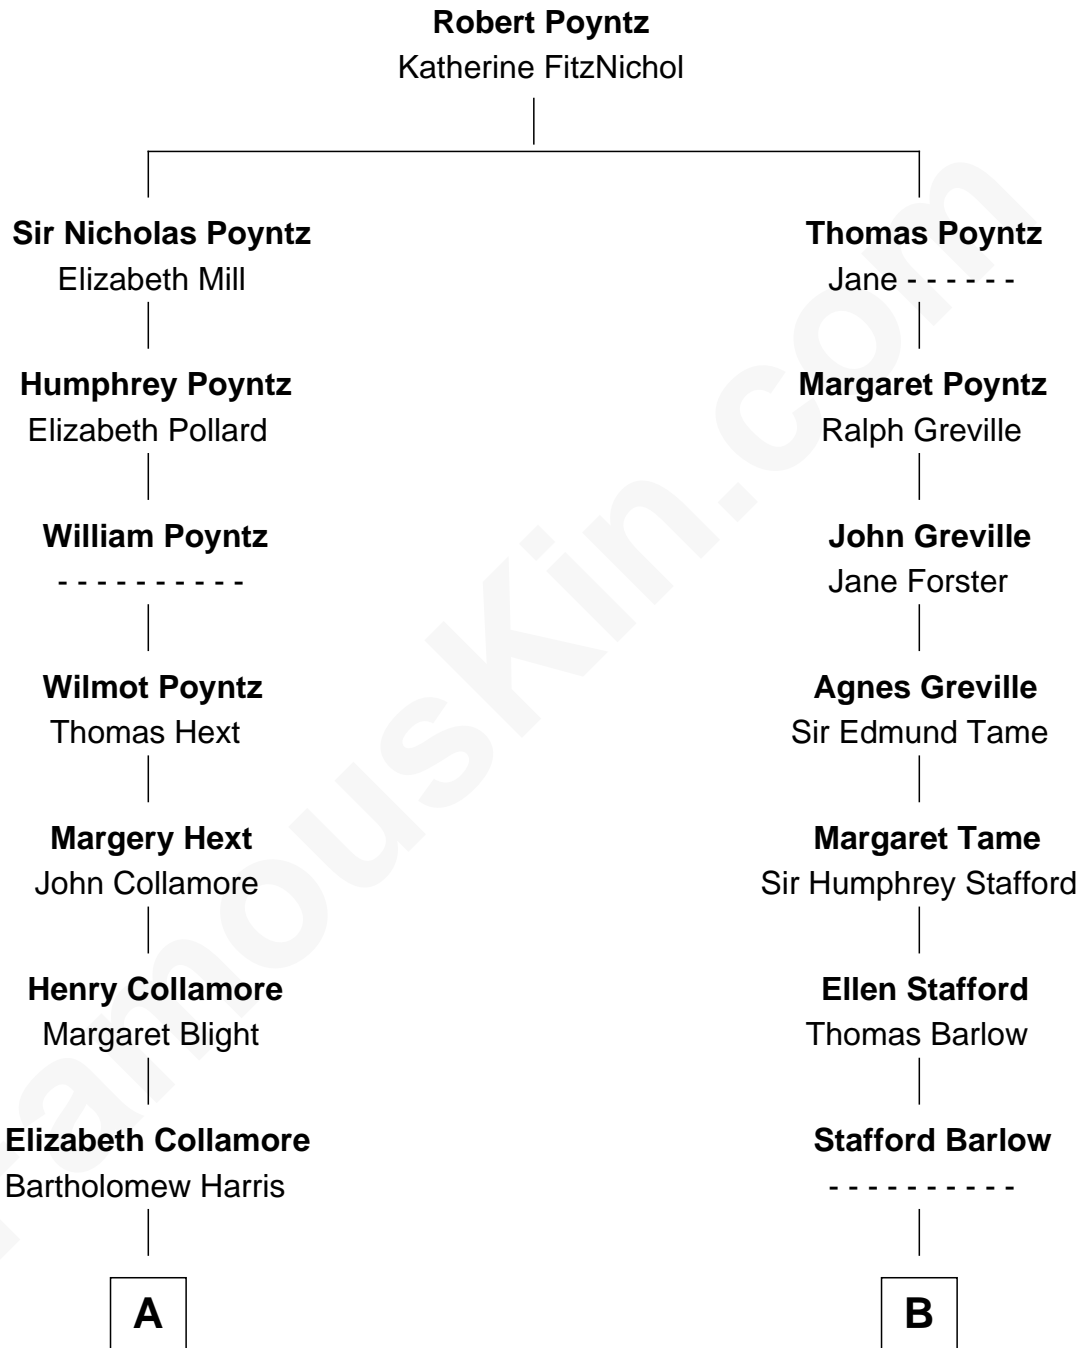

FamousKin.com Relationship Chart of

Aaron Rodgers

NFL Quarterback

11th cousin 8 times removed of

William Greene

2nd Governor of Rhode Island

C

Charles Herbert Pittman

Barbara Blair

Darla Leigh Pittman

Edward Wesley Rodgers

Aaron Rodgers

NFL Quarterback

FamousKin.com