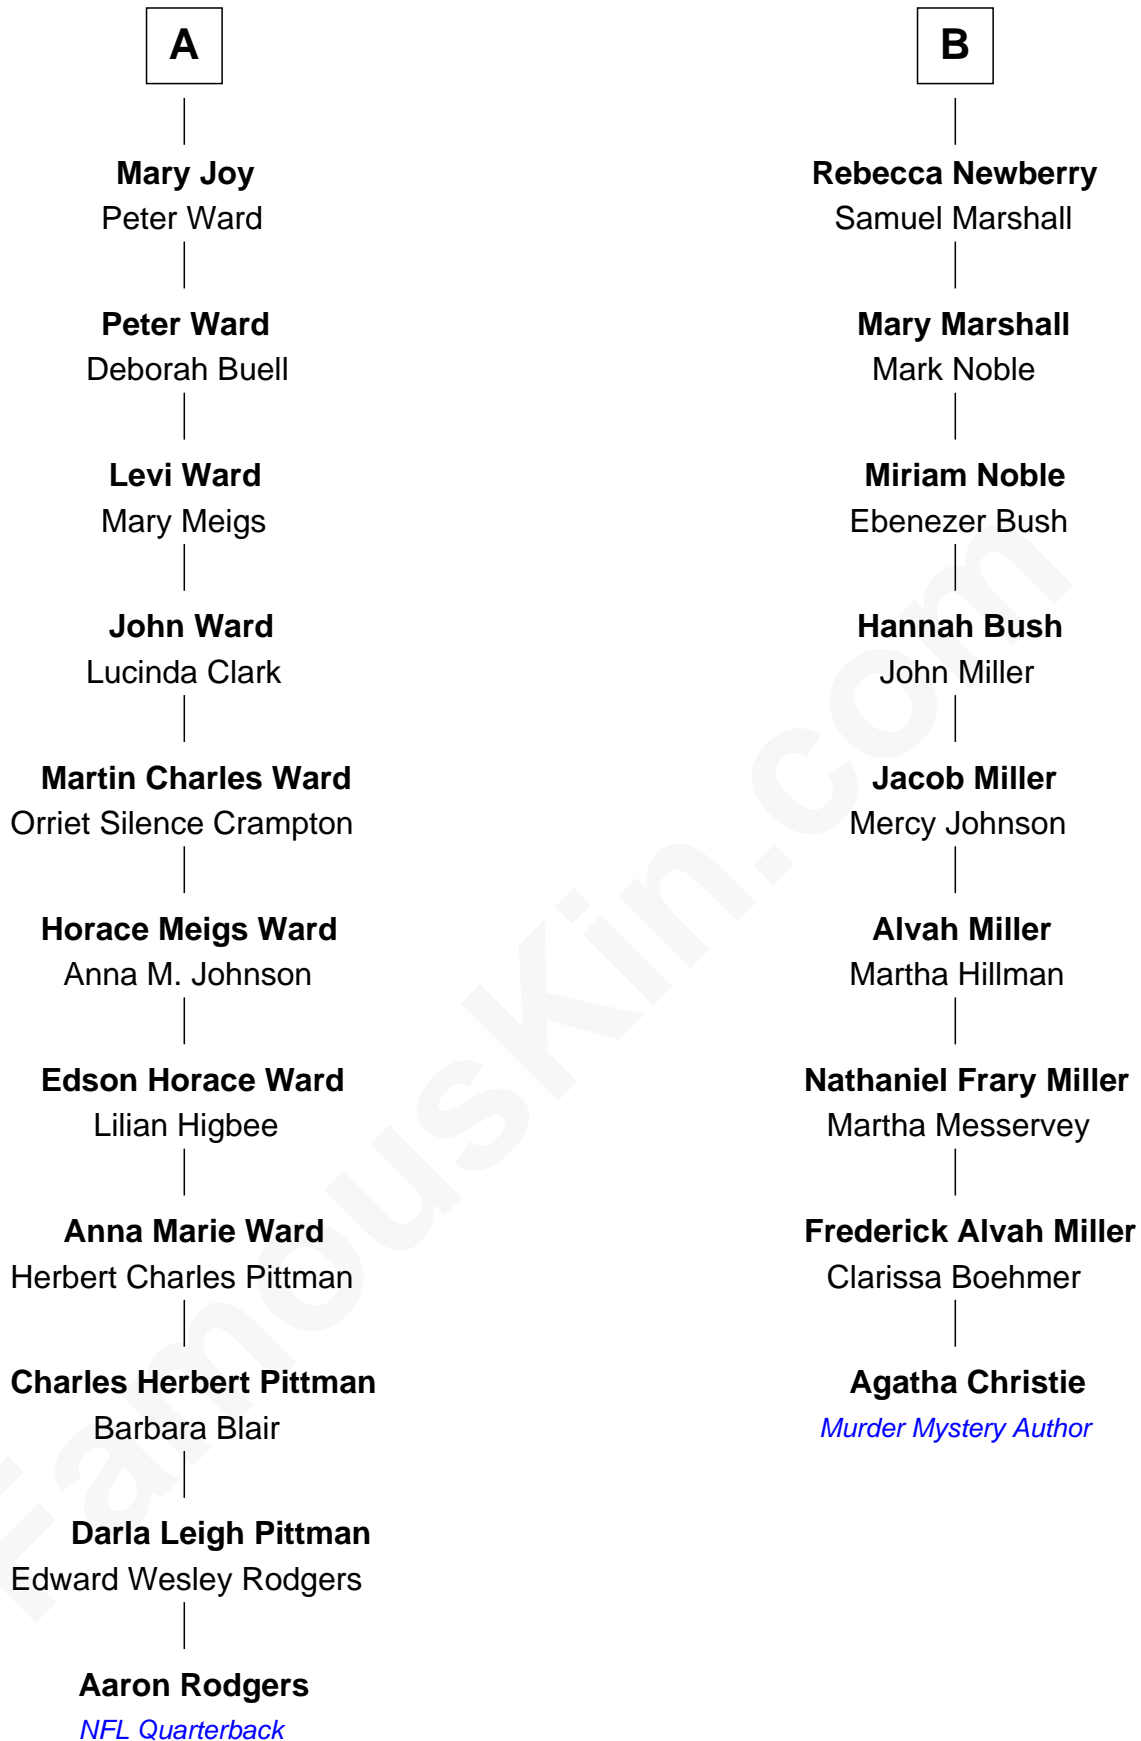

FamousKin.com Relationship Chart of

Aaron Rodgers

NFL Quarterback

15th cousin 2 times removed of

Agatha Christie

Murder Mystery Author

John Fortescue

Joan Prutteston

Elizabeth Collamore

Bartholomew Harris

Agnes Harris

William Spencer

Elizabeth Spencer

Jacob Joy

A

William Fortescue

Elizabeth Champernowne

Jane Fortescue

John Cobleigh

Margaret Cobleigh

Sir Roger Giffard

Jane Giffard

Amyas Chichester

Frances Chichester

John Wyatt

Margaret Wyatt

Matthew Allyn

Mary Allyn

Benjamin Newberry

B

Aaron Rodgers photo by [Mike Morbeck](#) ([CC BY-SA 2.0](#))