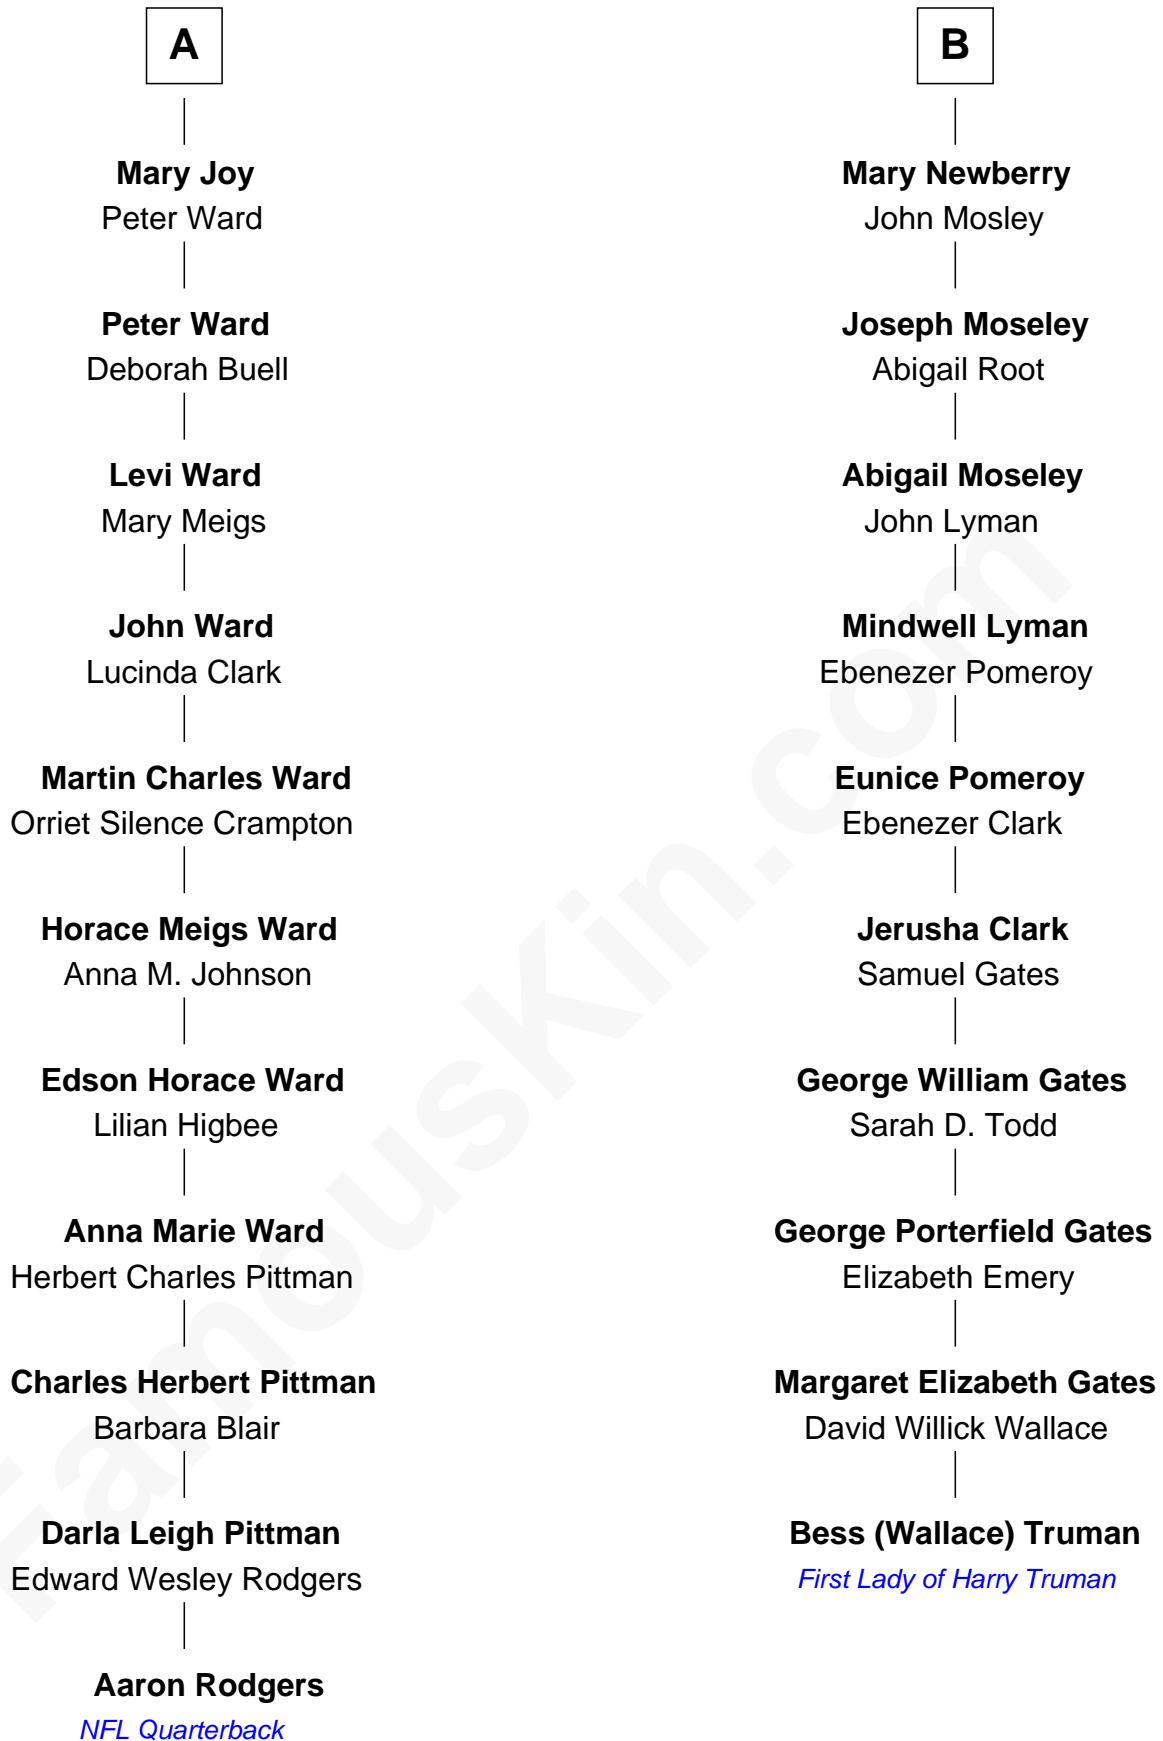

# FamousKin.com Relationship Chart of

**Aaron Rodgers**

*NFL Quarterback*

16th cousin 1 time removed of

**Bess (Wallace) Truman**

*First Lady of President Harry S Truman*

Aaron Rodgers photo by [Mike Morbeck](#) (CC BY-SA 2.0)