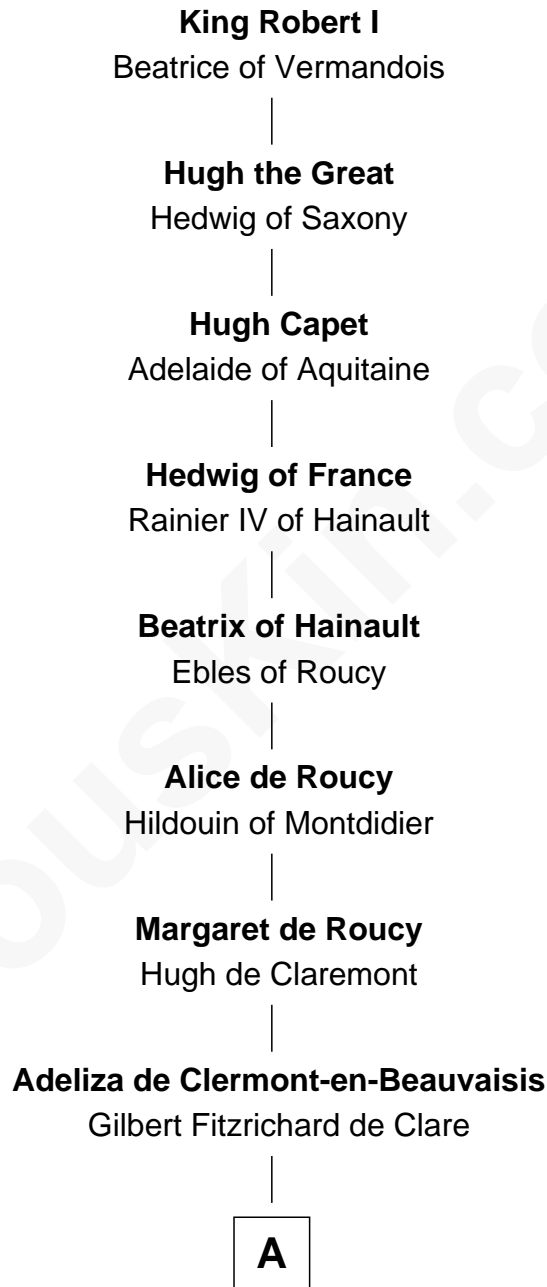

FamousKin.com Relationship Chart of

Aaron Rodgers

NFL Quarterback

34th Great-grandson of

King Robert I

King of France

B

John Fortescue