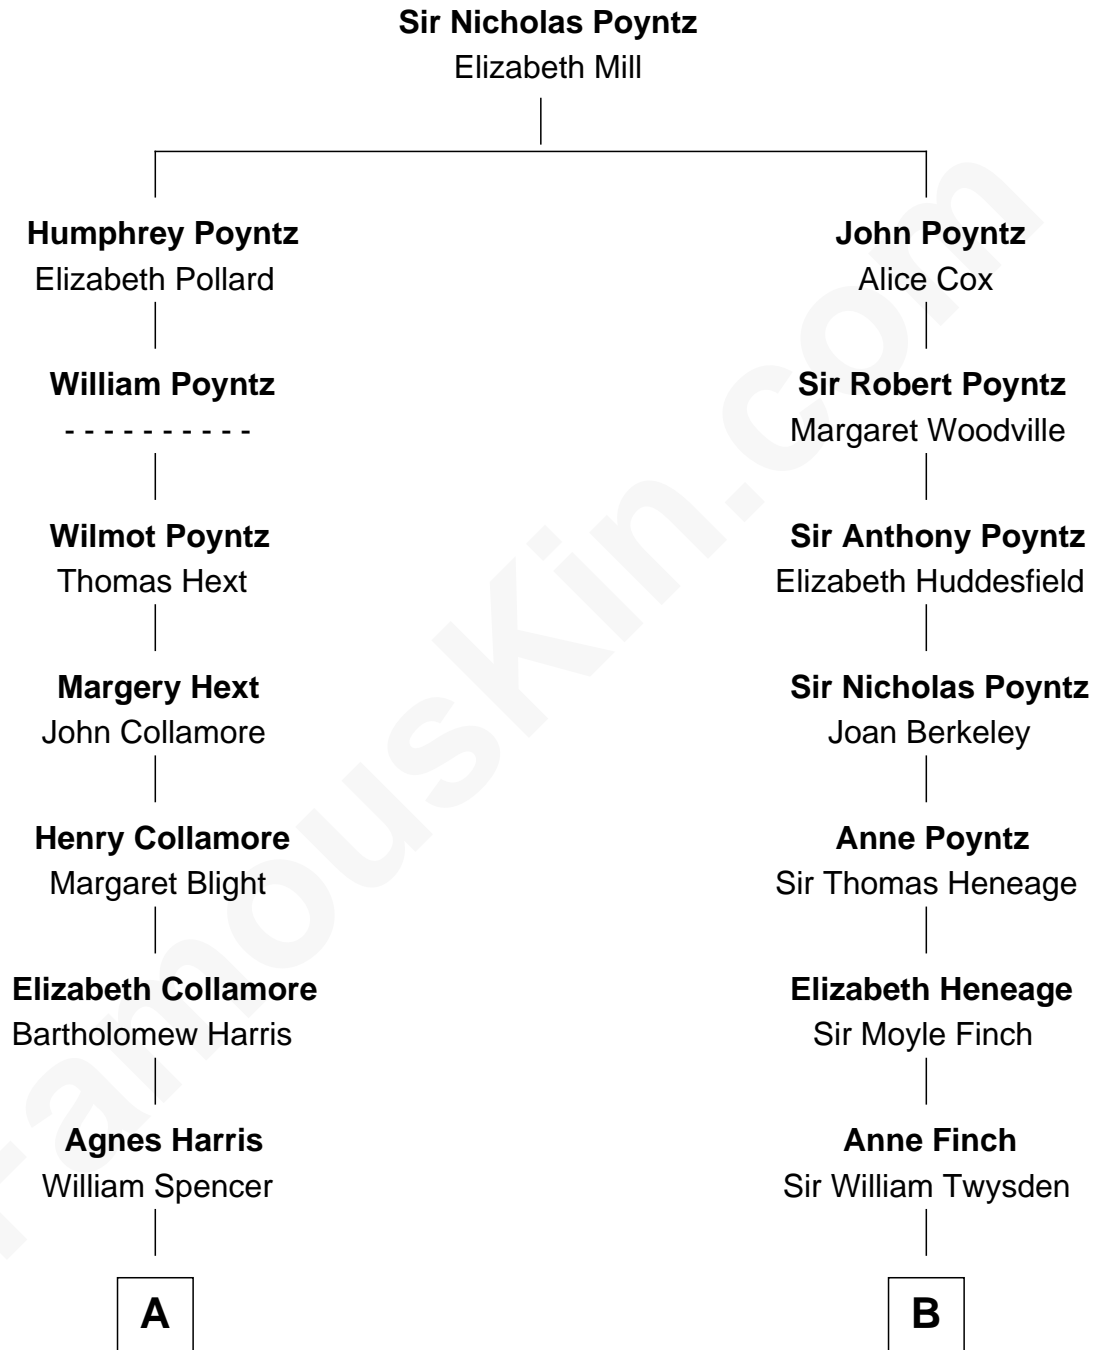

FamousKin.com
Relationship Chart of
Aaron Rodgers
NFL Quarterback

13th cousin 5 times removed of
Lt. Gen. James Brudenell
Leader of the "Charge of the Light Brigade"

C

Darla Leigh Pittman
Edward Wesley Rodgers

Aaron Rodgers
NFL Quarterback

FamousKin.com