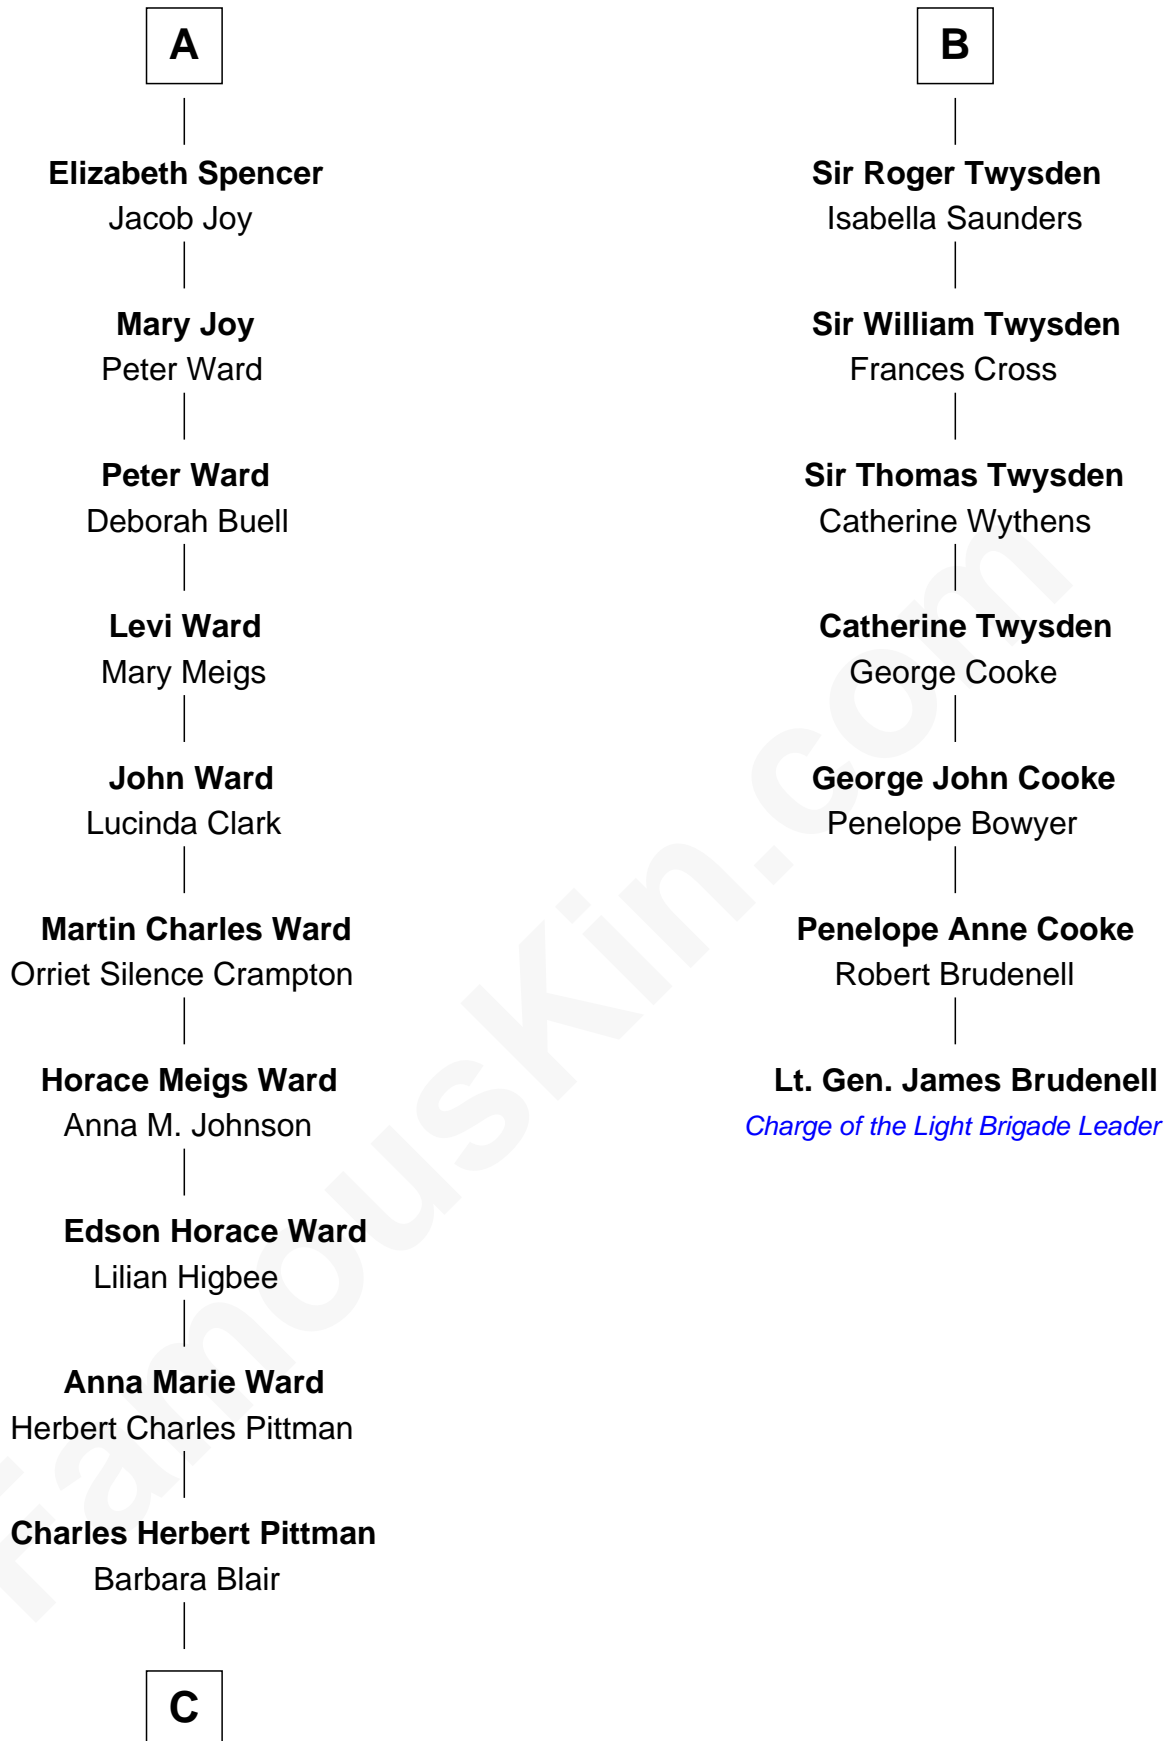

FamousKin.com
Relationship Chart of
Aaron Rodgers
NFL Quarterback

13th cousin 5 times removed of
Lt. Gen. James Brudenell
Leader of the "Charge of the Light Brigade"

C

Darla Leigh Pittman
Edward Wesley Rodgers