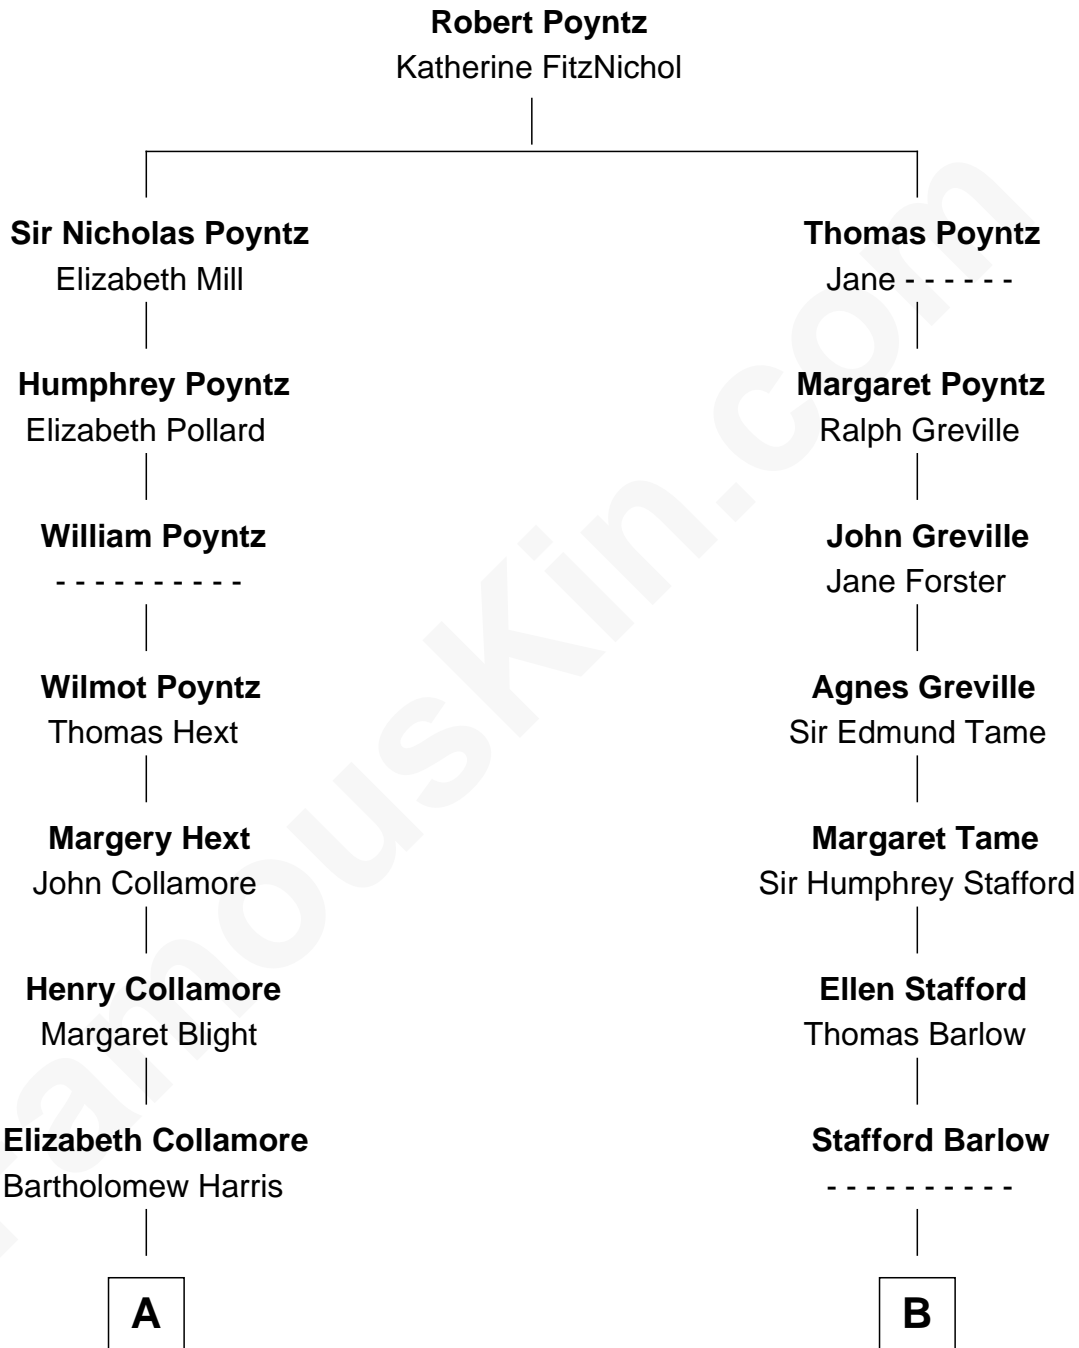

FamousKin.com Relationship Chart of

Aaron Rodgers

NFL Quarterback

19th cousin of

Sarah Palin

9th Governor of Alaska

C

Charles Herbert Pittman

Barbara Blair

Darla Leigh Pittman

Edward Wesley Rodgers

Aaron Rodgers

NFL Quarterback

D

Charles Francis Heath

Nellie Marie Brandt

Charles Richard Heath

Sarah Sheeran

Sarah Palin

9th Governor of Alaska

FamousKin.com