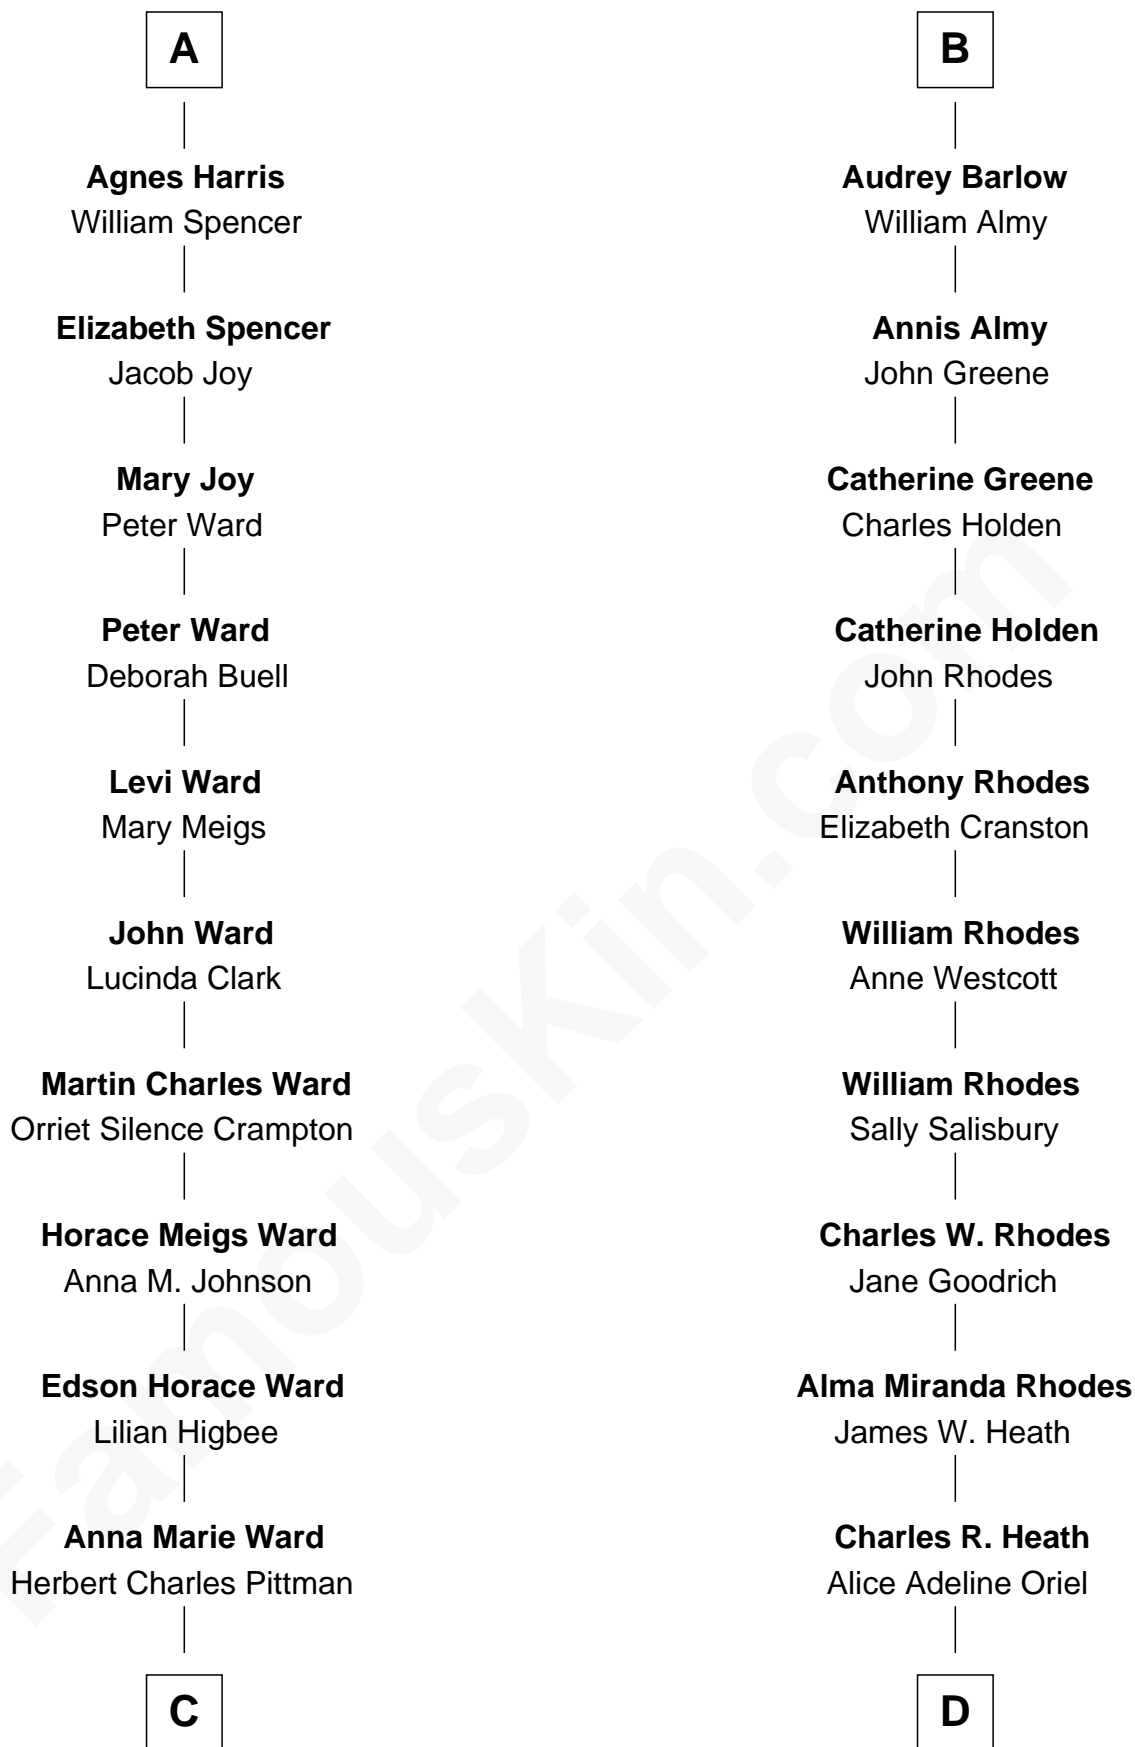

FamousKin.com Relationship Chart of

Aaron Rodgers

NFL Quarterback

19th cousin of

Sarah Palin

9th Governor of Alaska

C

Charles Herbert Pittman

Barbara Blair

Darla Leigh Pittman

Edward Wesley Rodgers

Aaron Rodgers

NFL Quarterback

D

Charles Francis Heath

Nellie Marie Brandt

Charles Richard Heath

Sarah Sheeran

Sarah Palin

9th Governor of Alaska

FamousKin.com