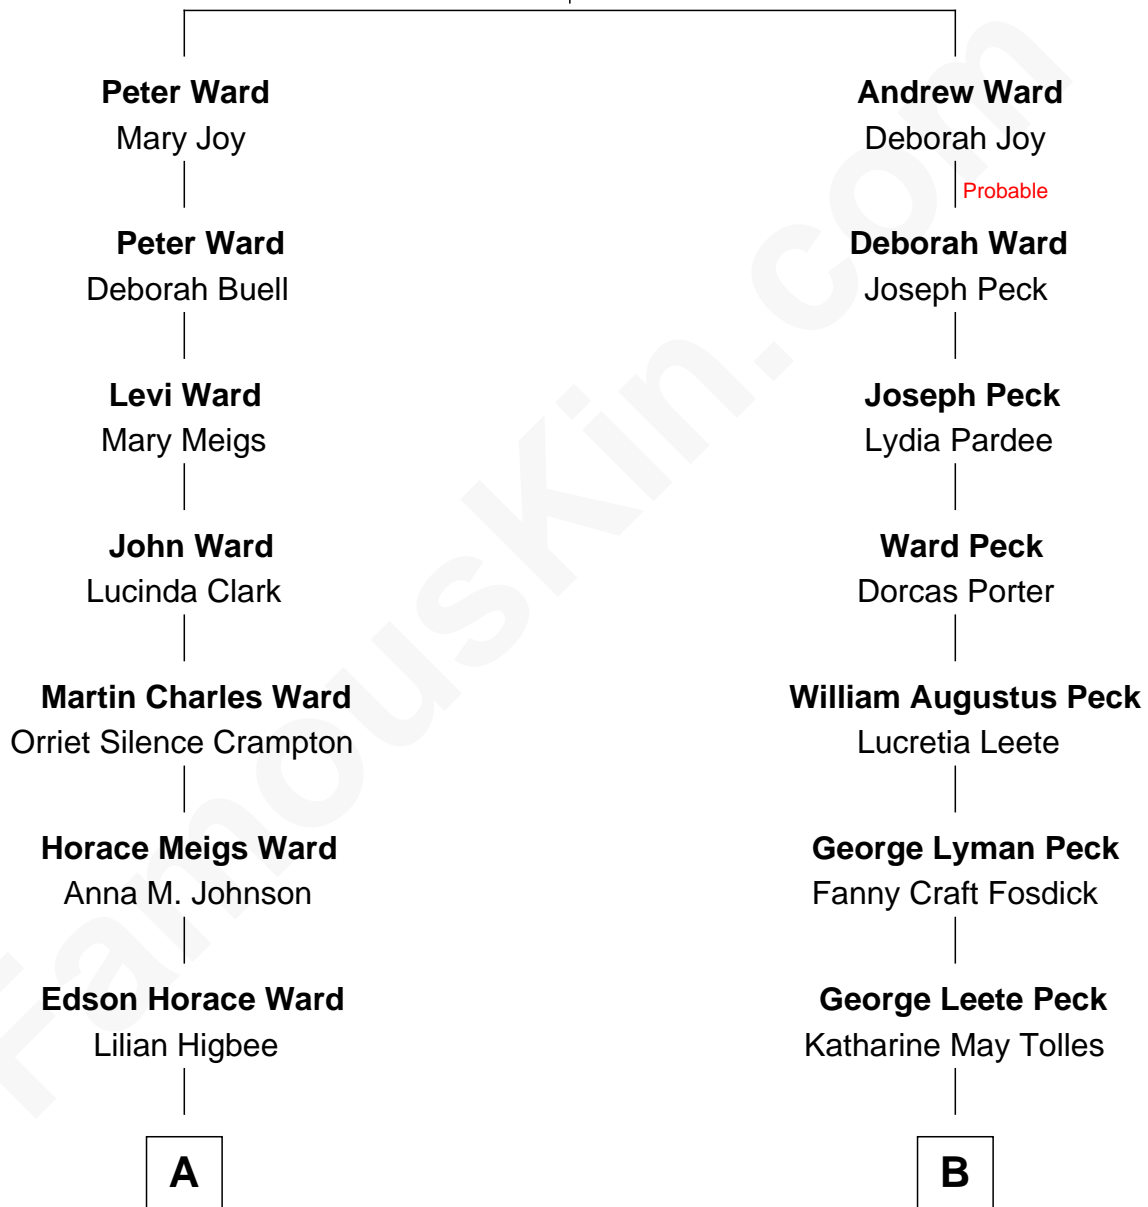

FamousKin.com Relationship Chart of

Aaron Rodgers

NFL Quarterback

9th cousin 1 time removed of

Mizuo Peck

TV and Movie Actress

Andrew Ward

Trial Meigs

A

Anna Marie Ward
Herbert Charles Pittman

Charles Herbert Pittman
Barbara Blair

Darla Leigh Pittman
Edward Wesley Rodgers

Aaron Rodgers
NFL Quarterback

B

Laurence Tolles Peck
Barbara Field

George Leete Peck
Sanae Mizusawa