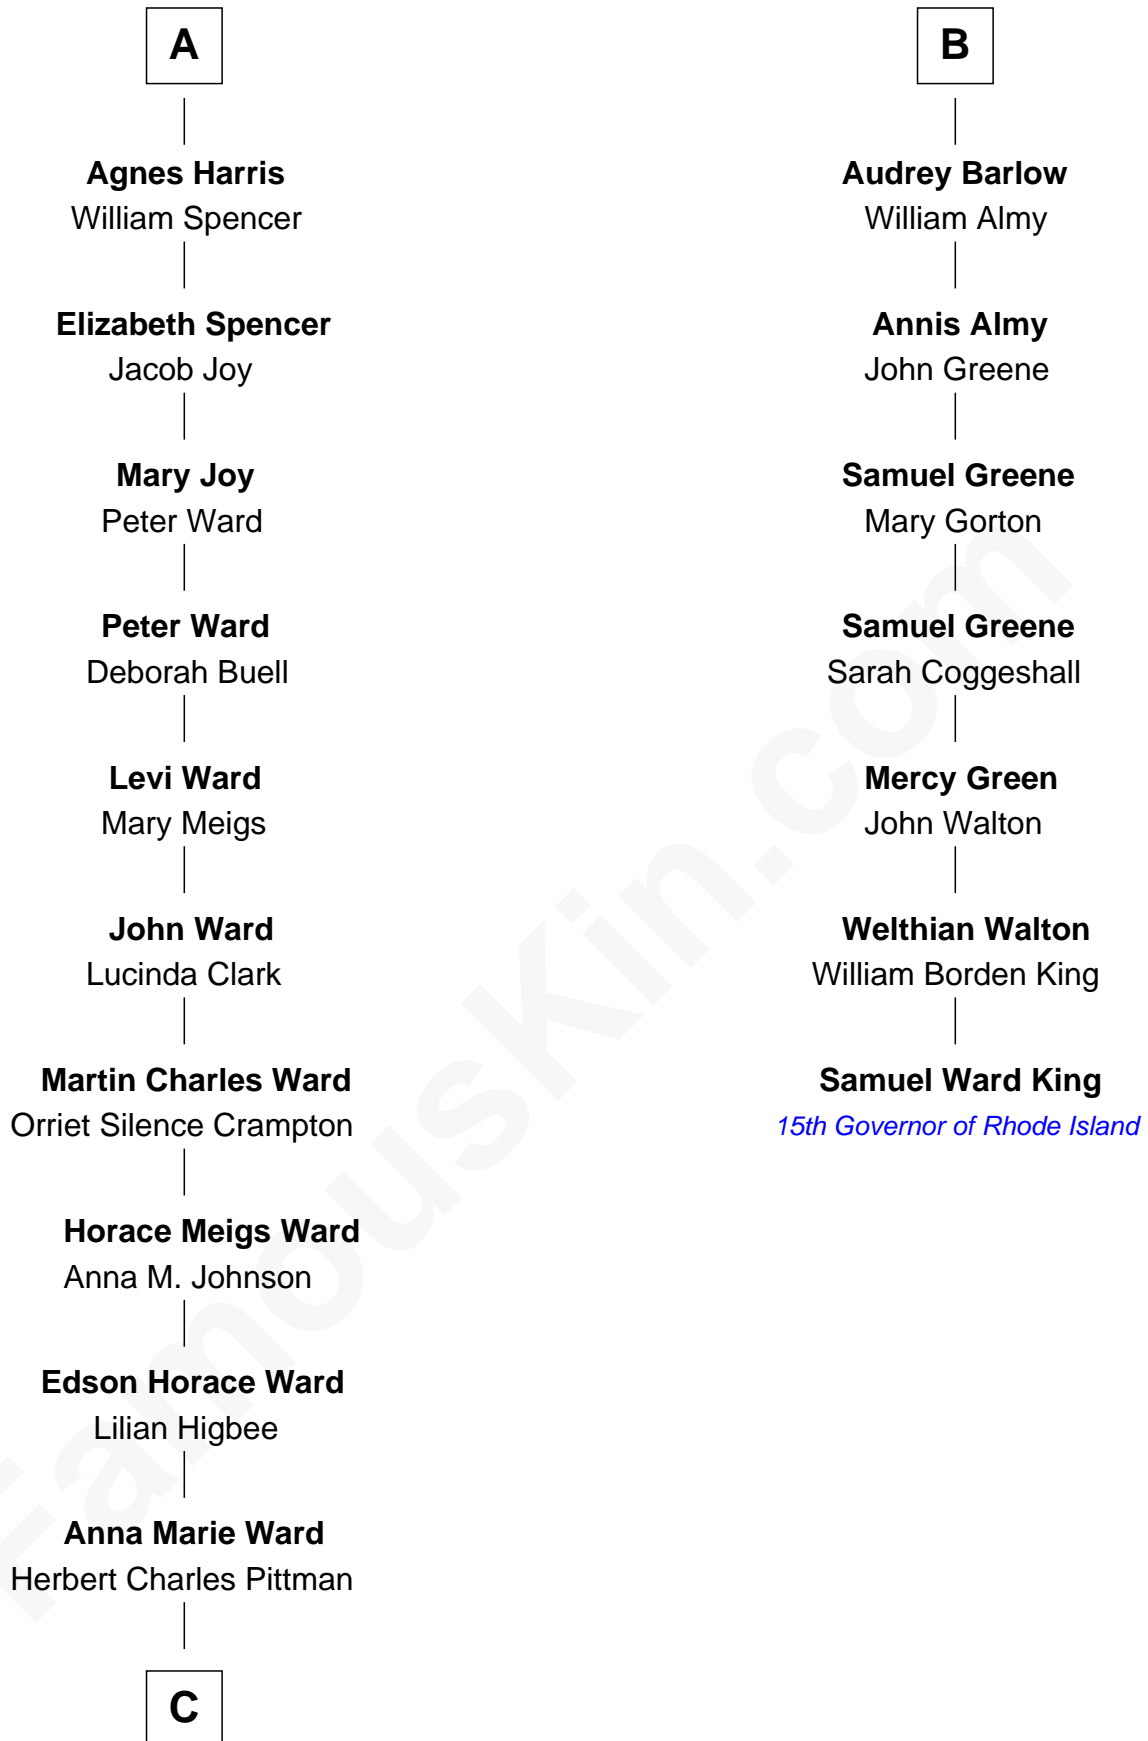

FamousKin.com Relationship Chart of

Aaron Rodgers

NFL Quarterback

13th cousin 6 times removed of

Samuel Ward King

15th Governor of Rhode Island

C

Charles Herbert Pittman

Barbara Blair

Darla Leigh Pittman

Edward Wesley Rodgers

Aaron Rodgers

NFL Quarterback

FamousKin.com