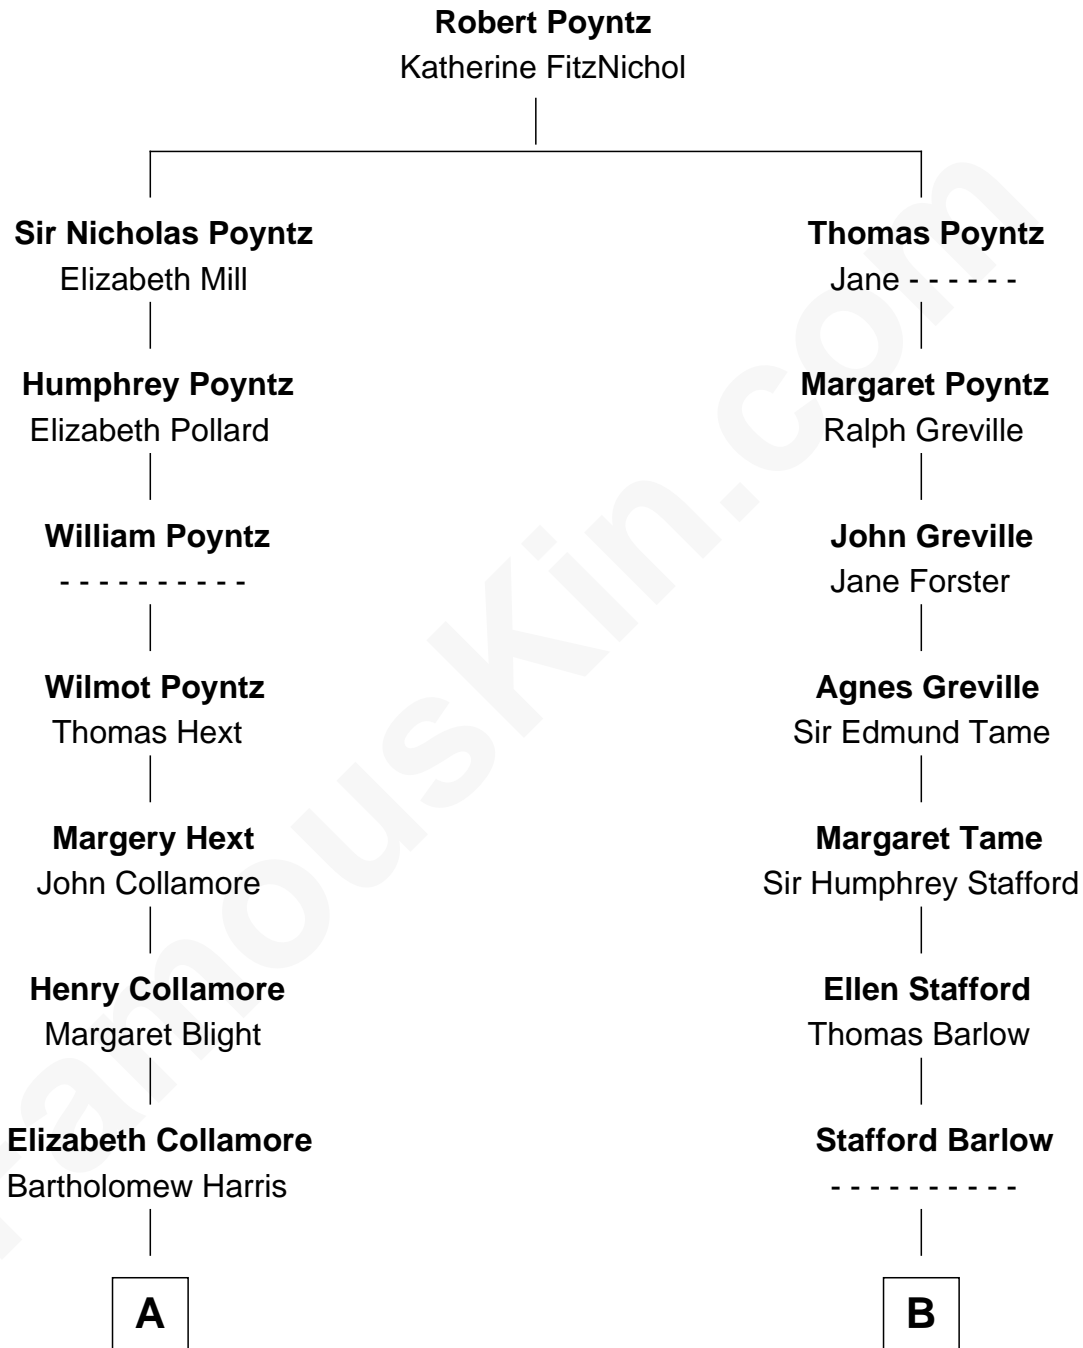

FamousKin.com Relationship Chart of

Aaron Rodgers

NFL Quarterback

13th cousin 6 times removed of

Samuel Ward King

15th Governor of Rhode Island

C

Charles Herbert Pittman

Barbara Blair

Darla Leigh Pittman

Edward Wesley Rodgers

Aaron Rodgers

NFL Quarterback

FamousKin.com