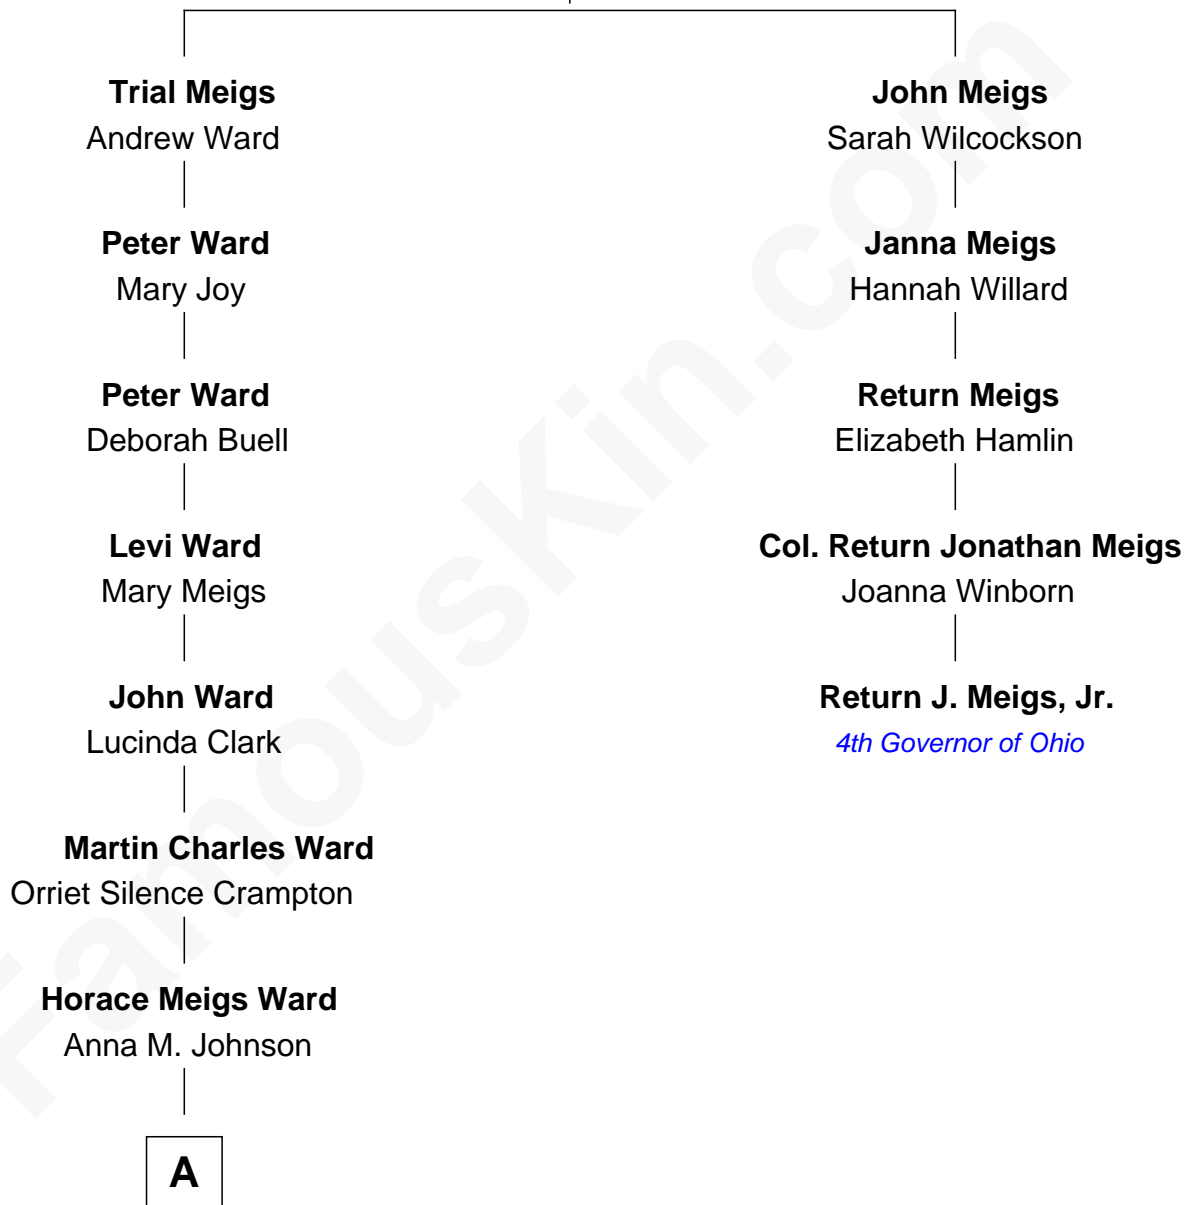

FamousKin.com Relationship Chart of

Aaron Rodgers

NFL Quarterback

4th cousin 7 times removed of

Return J. Meigs, Jr.

4th Governor of Ohio

John Meigs

Tamasin Fry

A

—
Edson Horace Ward

Lilian Higbee

—
Anna Marie Ward

Herbert Charles Pittman

—
Charles Herbert Pittman

Barbara Blair

—
Darla Leigh Pittman