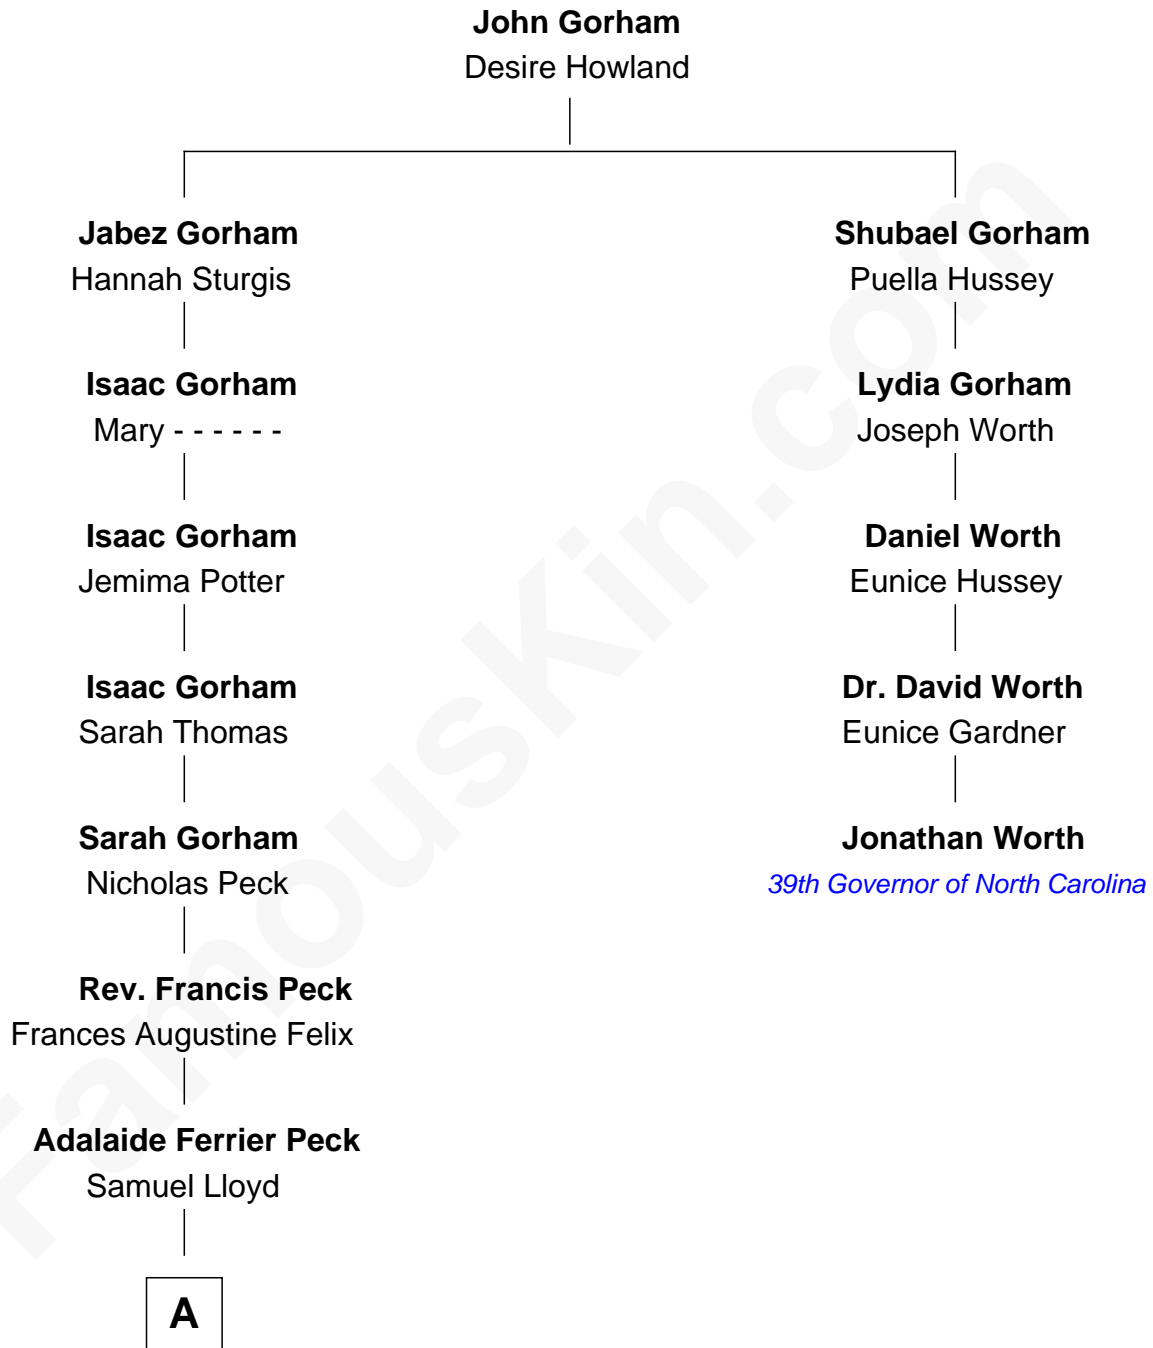

FamousKin.com
Relationship Chart of
Christopher Lloyd
Movie Actor

4th cousin 4 times removed of
Jonathan Worth
39th Governor of North Carolina

A

Samuel R. Lloyd
Ruth Lapham

Christopher Lloyd
Movie Actor

FamousKin.com