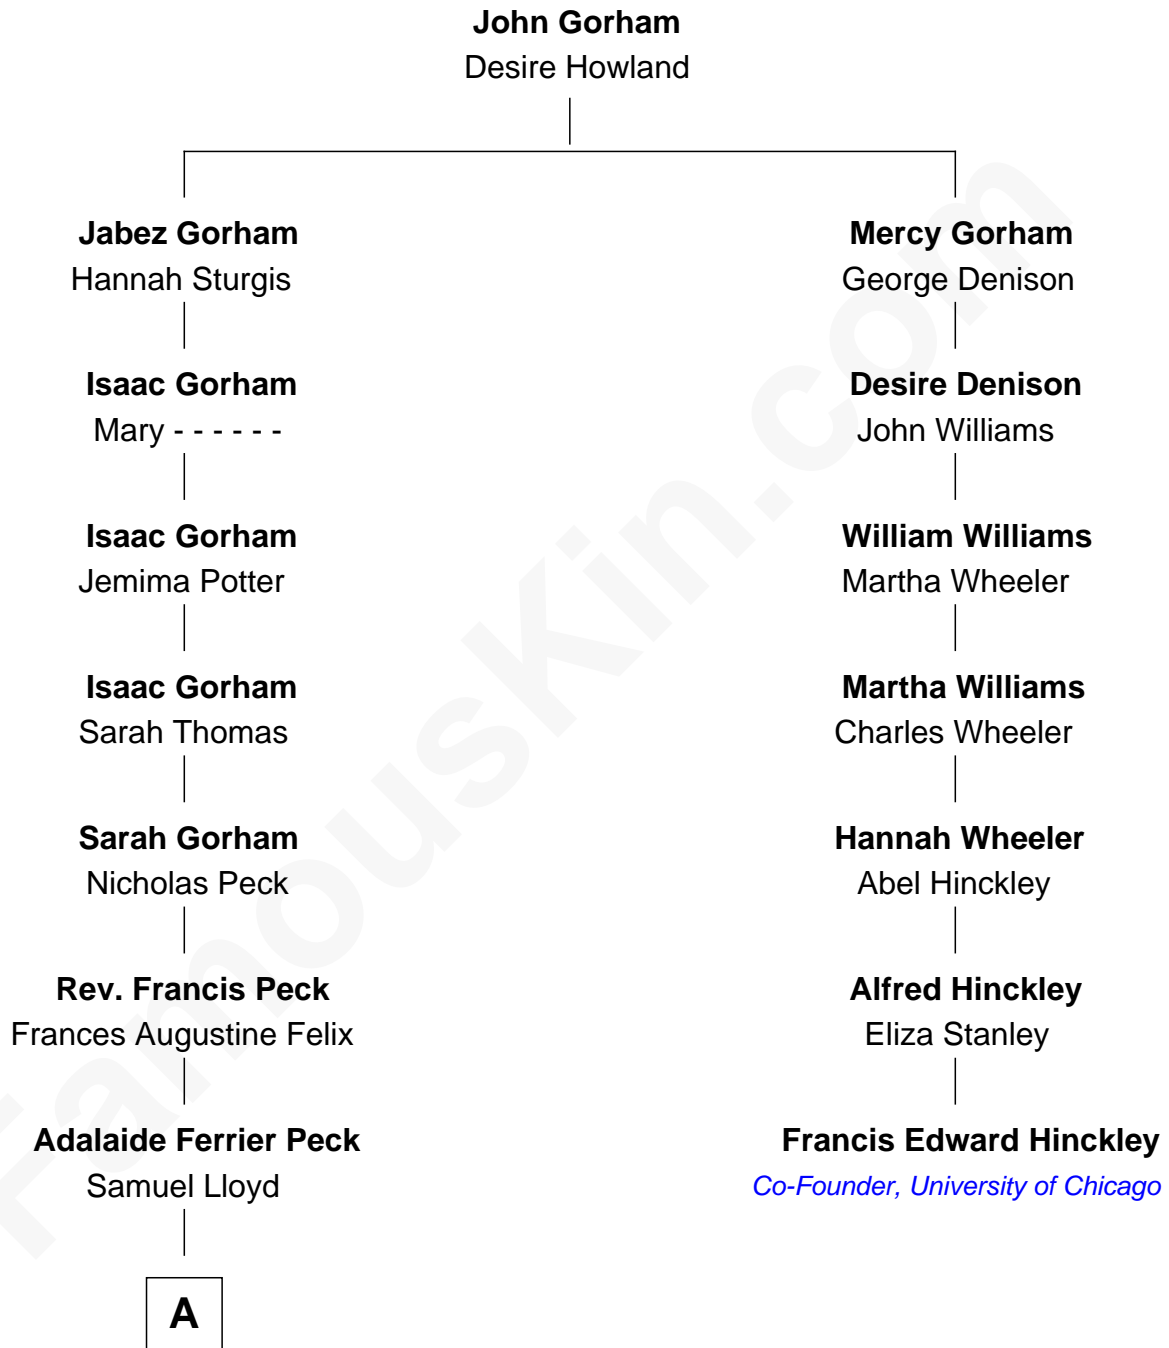

FamousKin.com
Relationship Chart of
Christopher Lloyd
Movie Actor

University of Chicago

6th cousin 2 times removed of

Francis Edward Hinckley
Co-Founder, University of Chicago

A

Samuel R. Lloyd

Ruth Lapham

Christopher Lloyd

Movie Actor

FamousKin.com