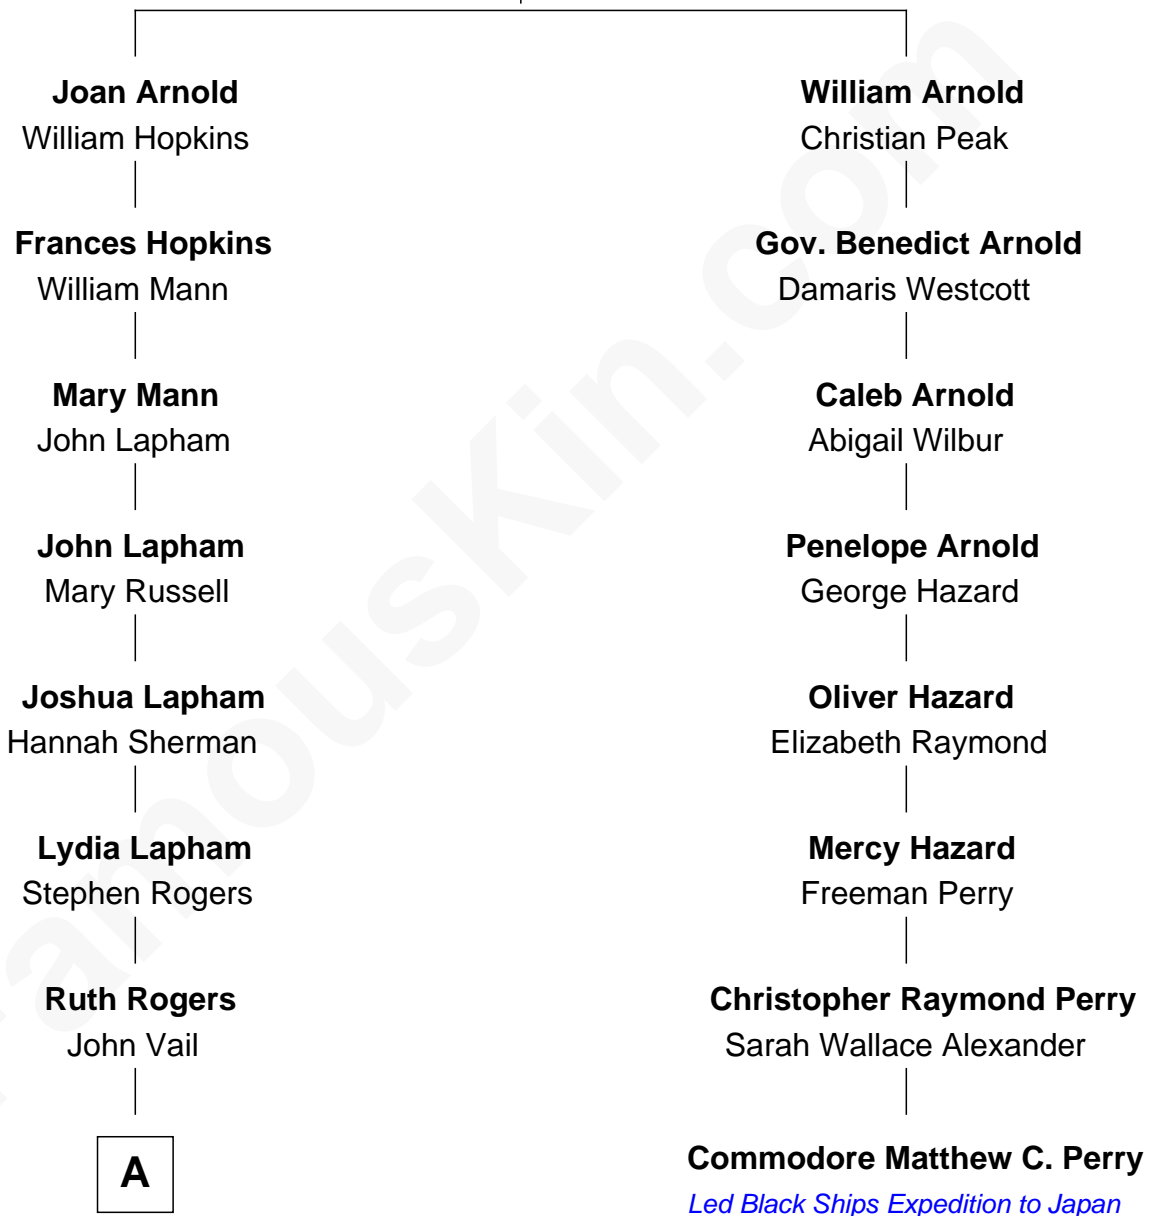

FamousKin.com

Relationship Chart of

Christopher Lloyd

Movie Actor

7th cousin 3 times removed of

Commodore Matthew C. Perry

Led Black Ships Expedition to Japan

Nicholas Arnold

Alice Gully

A

—
Samantha Vail
Henry Griffith Lapham

—
Lewis Henry Lapham
Antoinette N. Dearborn

—
Ruth Lapham
Samuel R. Lloyd

—
Christopher Lloyd
Movie Actor