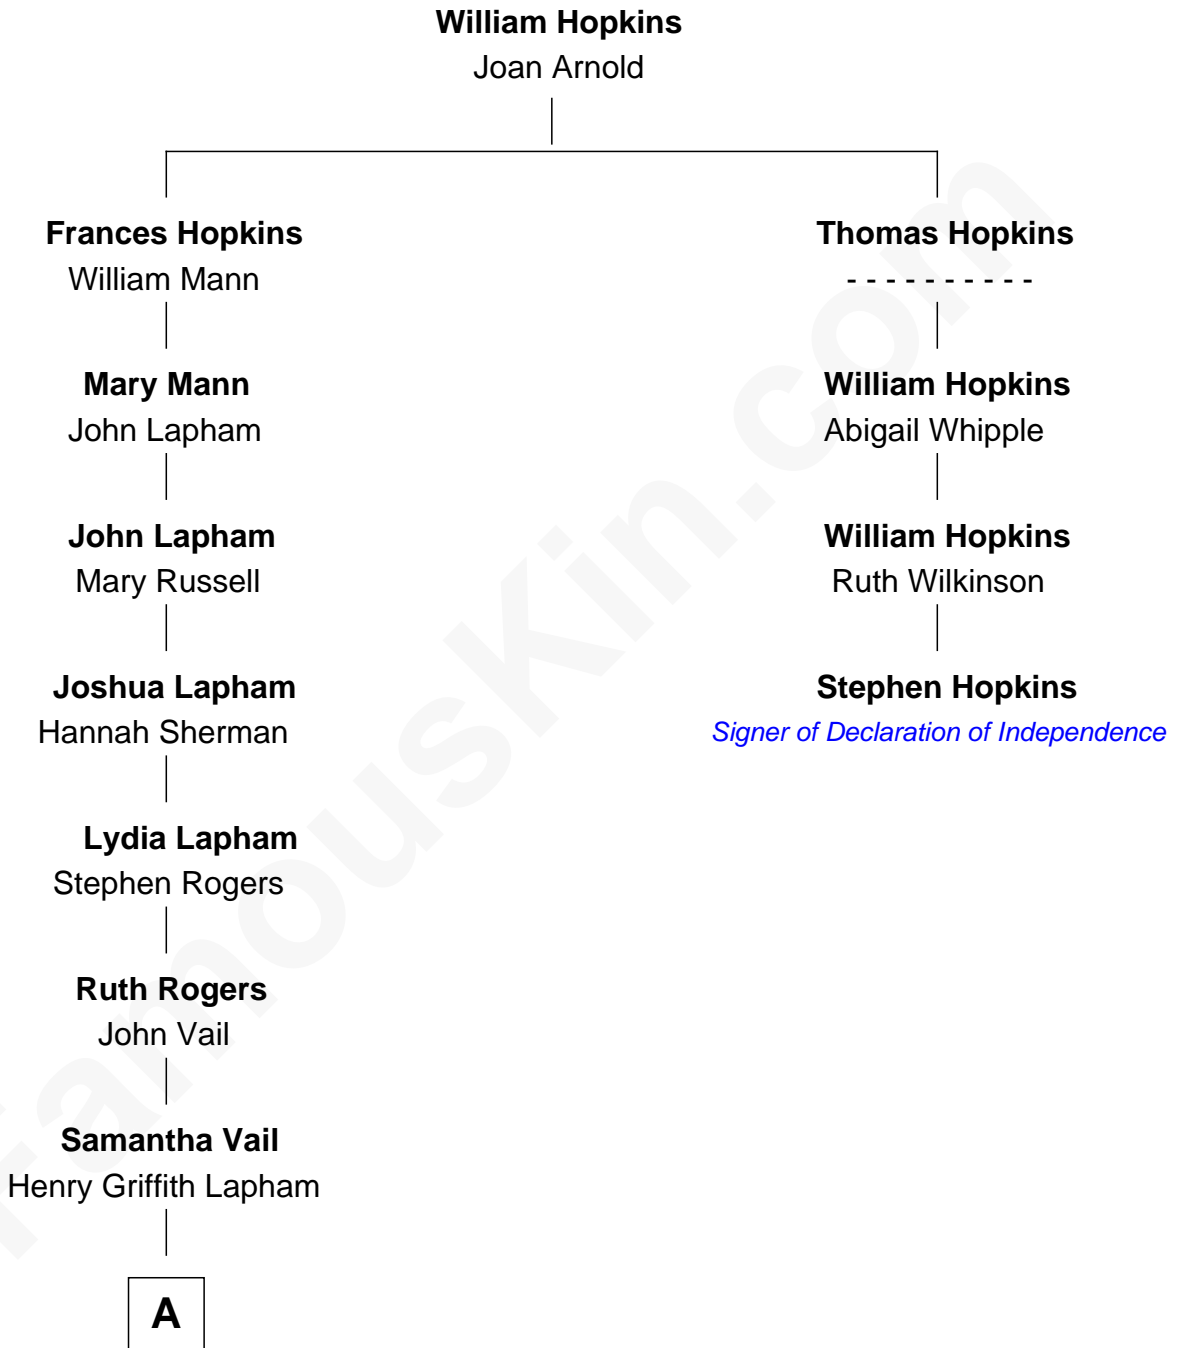

FamousKin.com
Relationship Chart of
Christopher Lloyd
Movie Actor

3rd cousin 6 times removed of
Stephen Hopkins
Signer of the Declaration of Independence

A

—
Lewis Henry Lapham
Antoinette N. Dearborn

—
Ruth Lapham
Samuel R. Lloyd