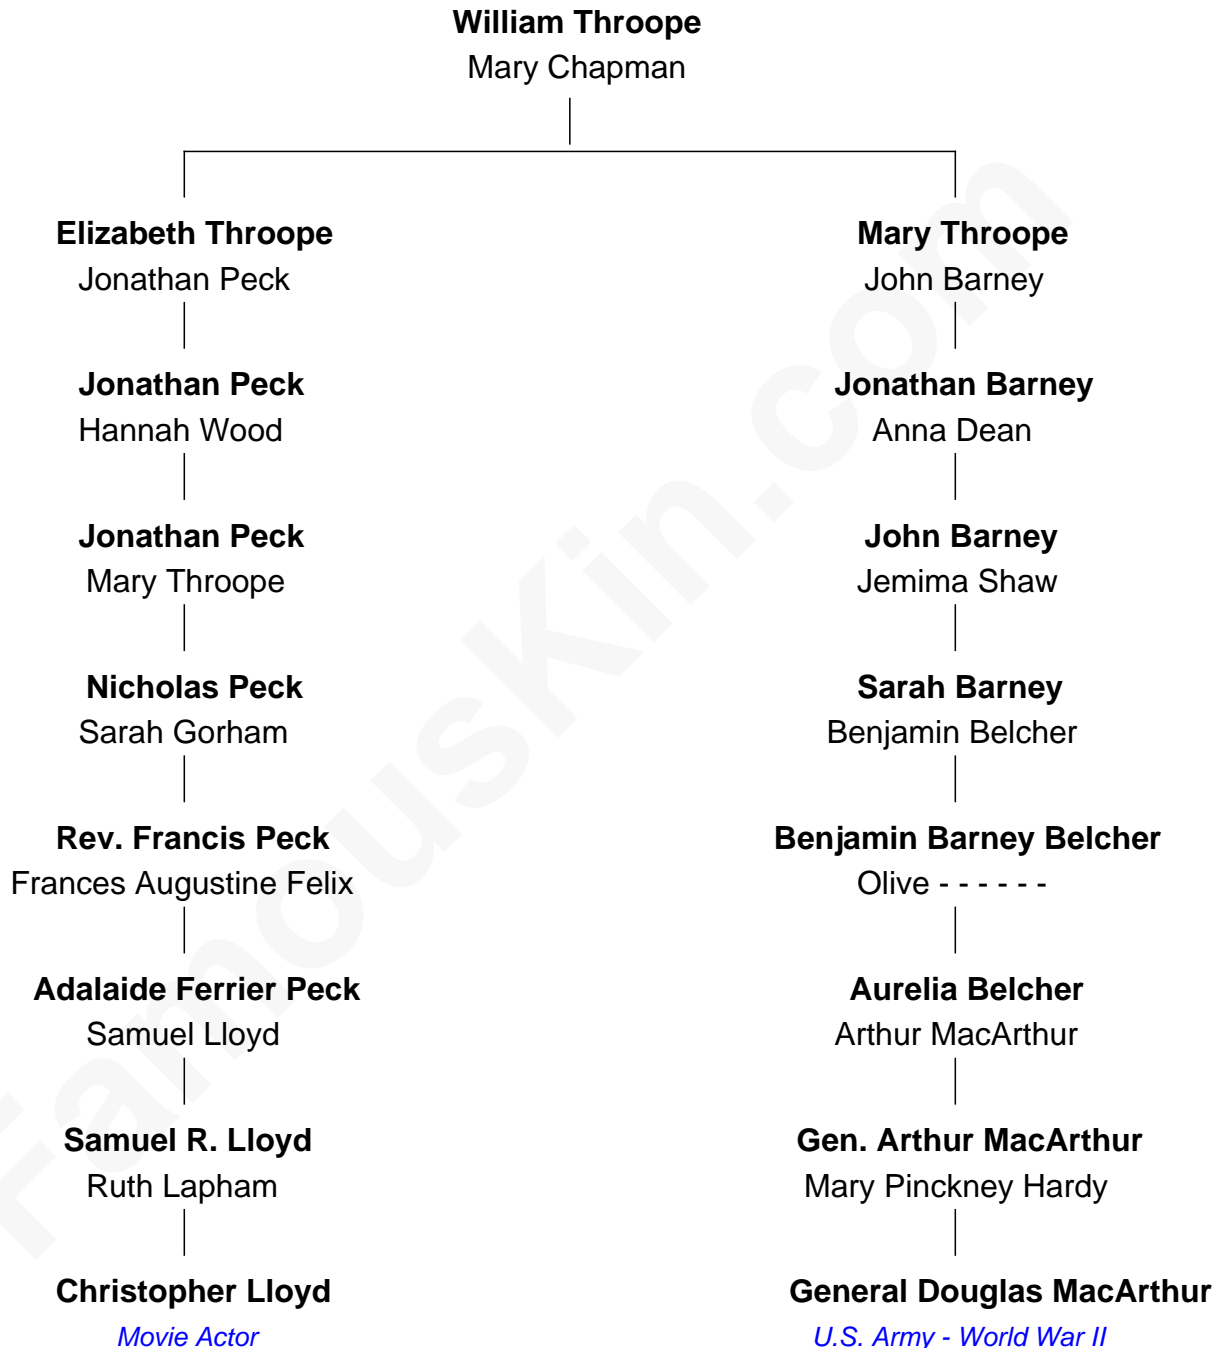

FamousKin.com
Relationship Chart of
Christopher Lloyd

Movie Actor

7th cousin of

General Douglas MacArthur

U.S. Army - World War II

Christopher Lloyd photo by [Alex Archambault](#) [\(CC BY 2.0\)](#)