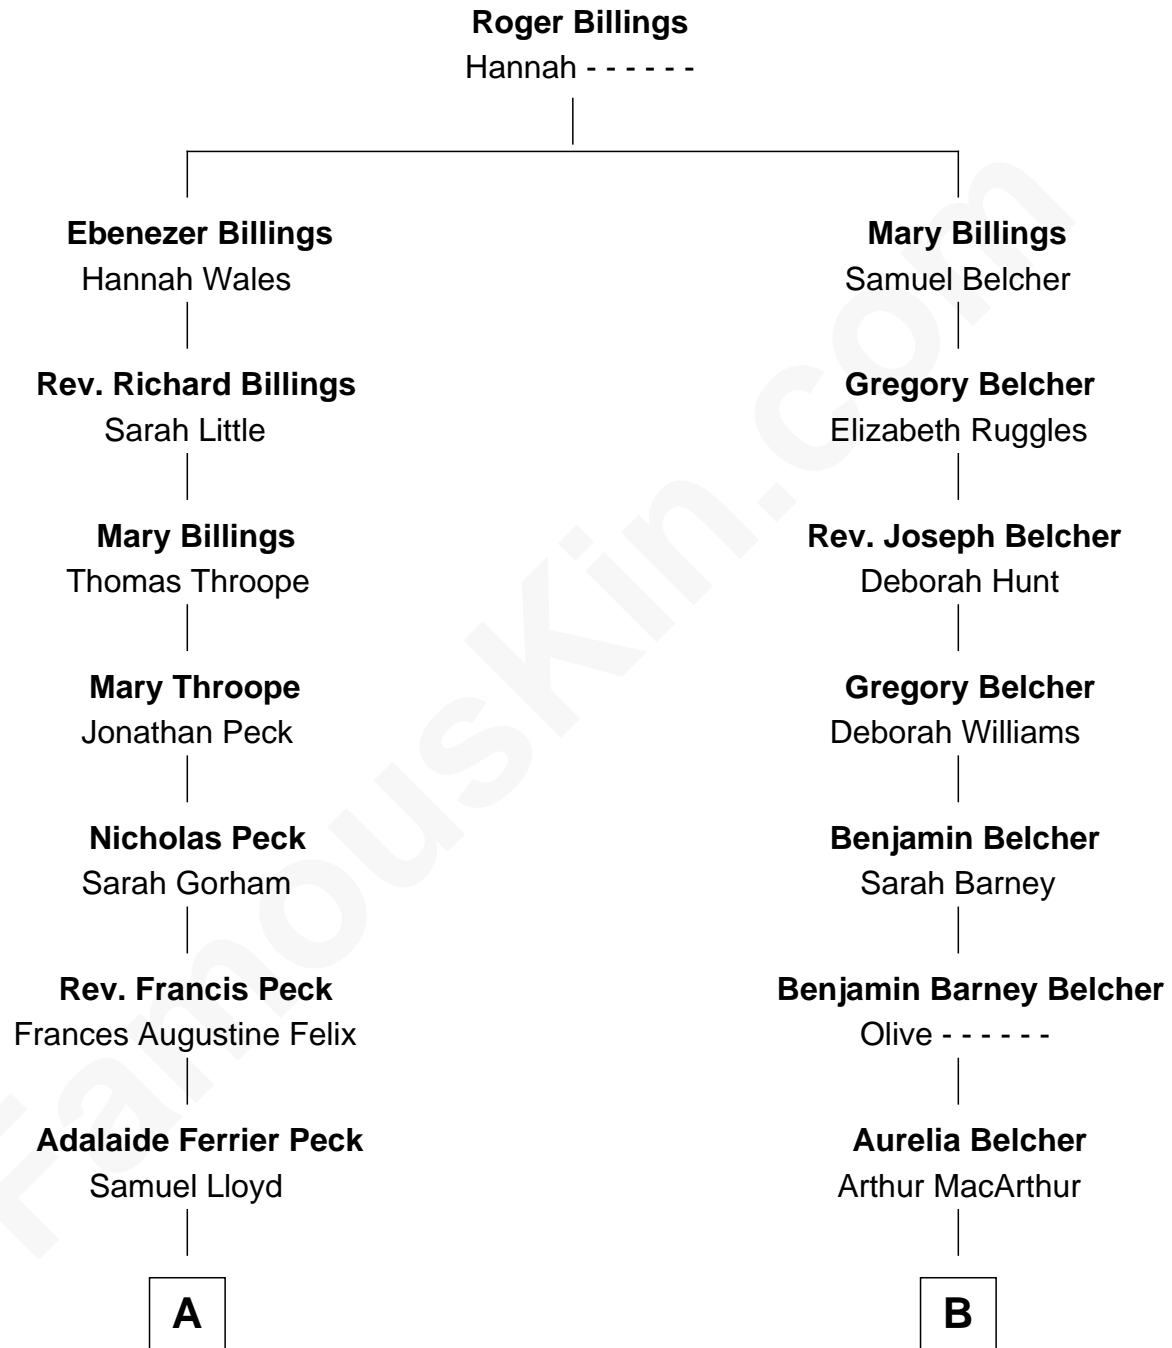

FamousKin.com
Relationship Chart of
Christopher Lloyd

Movie Actor

8th cousin of

General Douglas MacArthur
U.S. Army - World War II

A

Samuel R. Lloyd
Ruth Lapham

Christopher Lloyd
Movie Actor

B

Gen. Arthur MacArthur
Mary Pinckney Hardy

General Douglas MacArthur
U.S. Army - World War II

FamousKin.com