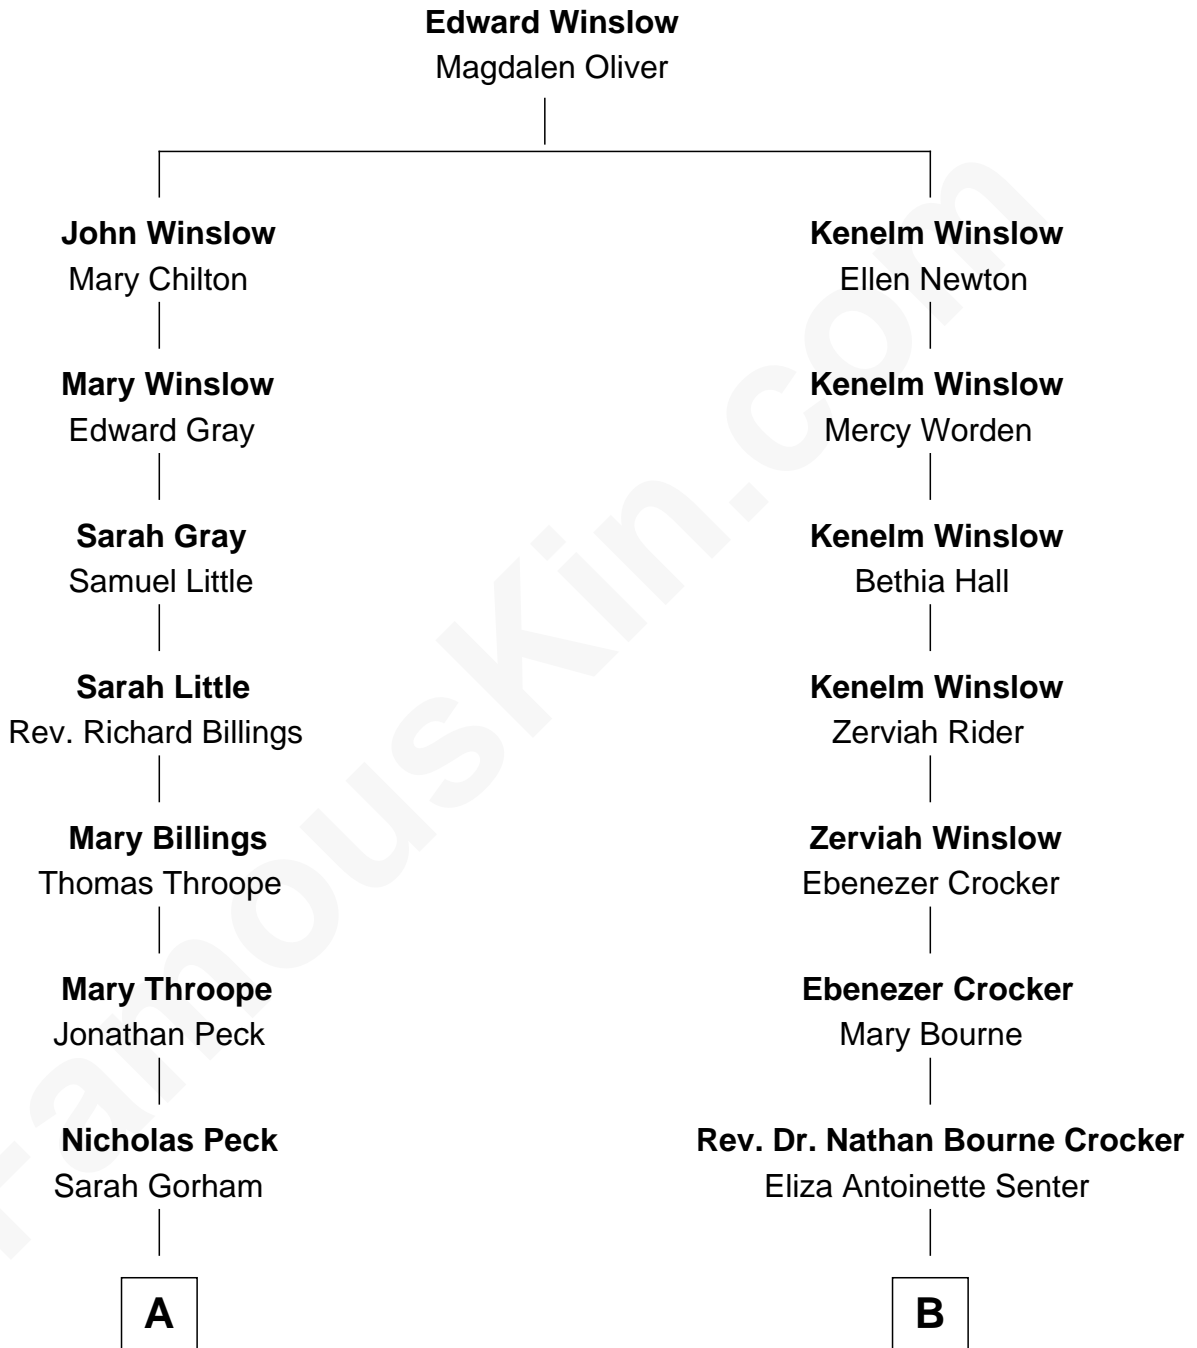

FamousKin.com
Relationship Chart of
Christopher Lloyd
Movie Actor

10th cousin 2 times removed of

Kyra Sedgwick
TV and Movie Actress

A

Rev. Francis Peck
Frances Augustine Felix

Adalaide Ferrier Peck
Samuel Lloyd

Samuel R. Lloyd
Ruth Lapham

Christopher Lloyd
Movie Actor

B

Eliza Antoinette Crocker
Nathaniel Bloodgood

Helen Bloodgood
Francis Peabody

Fannie Peabody
Rev. Dr. Endicott Peabody

Helen Peabody
Robert Minturn Sedgwick