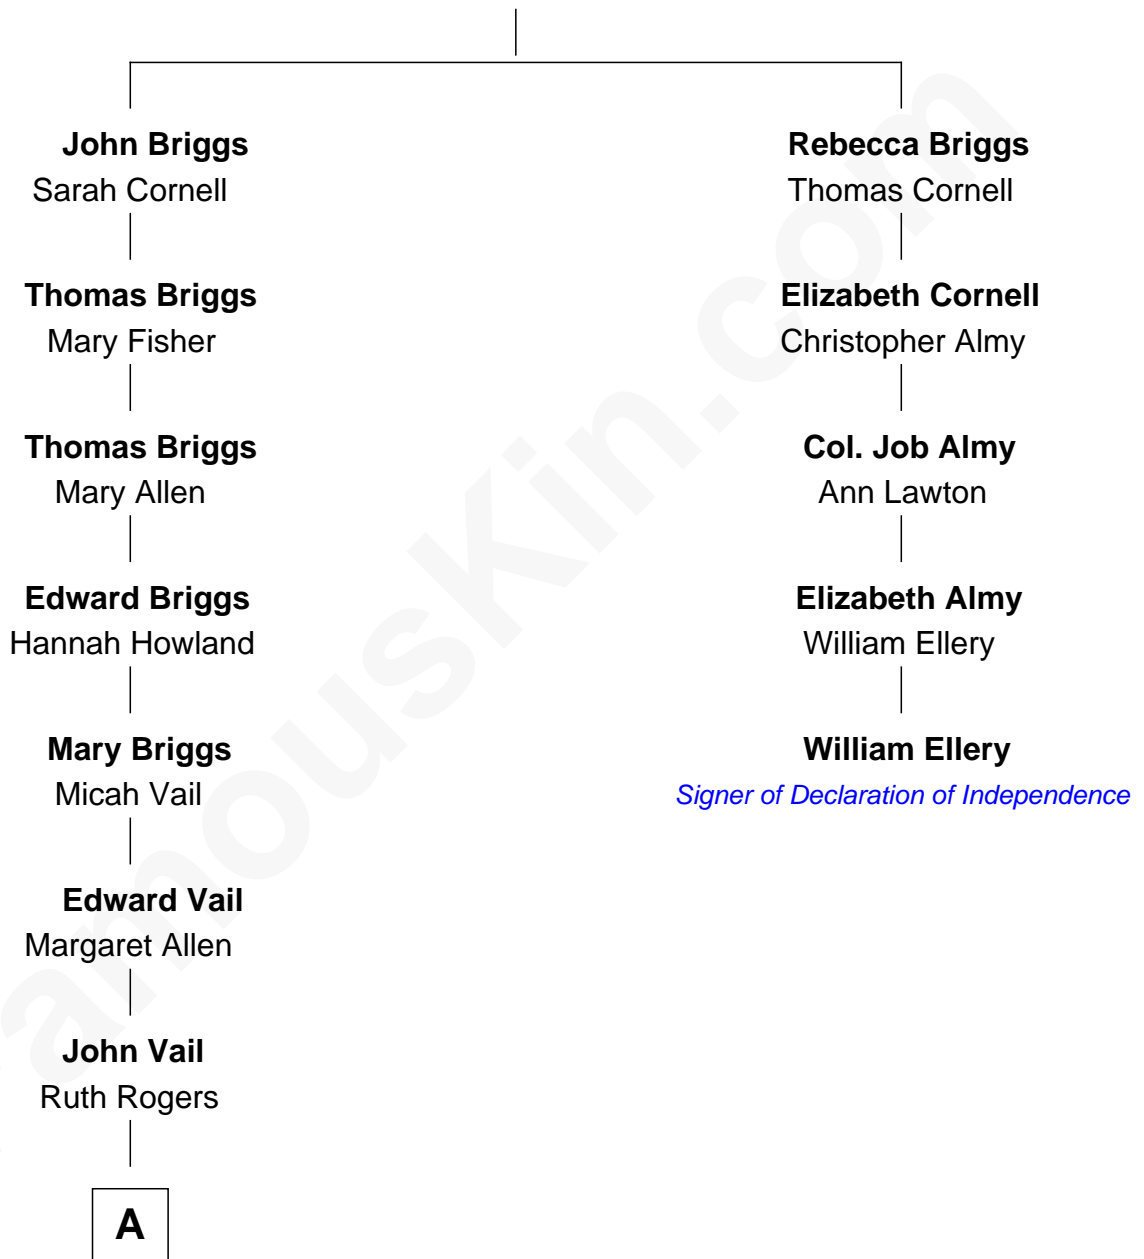

## Relationship Chart of

### Christopher Lloyd

*Movie Actor*

4th cousin 6 times removed of

### William Ellery

*Signer of the Declaration of Independence*

**Henry Briggs**

-----

**A**

—  
**Samantha Vail**  
Henry Griffith Lapham

—  
**Lewis Henry Lapham**  
Antoinette N. Dearborn

—  
**Ruth Lapham**  
Samuel R. Lloyd