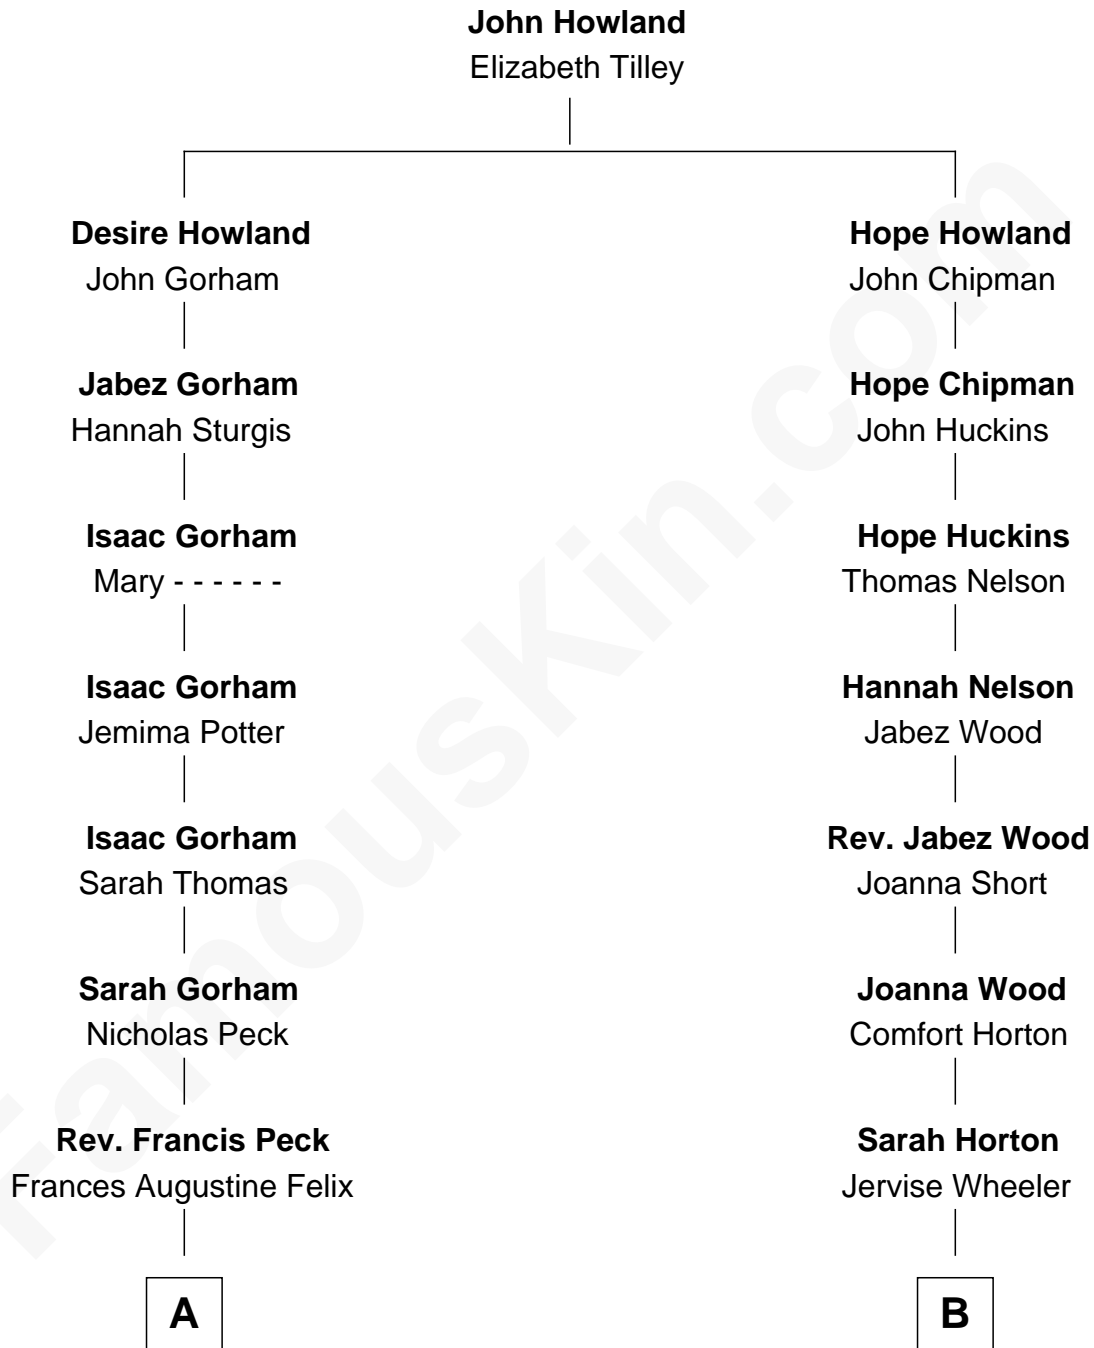

FamousKin.com

Relationship Chart of

Christopher Lloyd

Movie Actor

9th cousin 4 times removed of

Nat Faxon

Actor, Comedian, Director and Screenwriter

A

Adalaide Ferrier Peck
Samuel Lloyd

Samuel R. Lloyd
Ruth Lapham

Christopher Lloyd
Movie Actor

B

Betsey S. Wheeler
Levi Pierce

Warren S. Pierce
Eliza M. Sturdy

Alleda B. Pierce
Herbert Ira Conant

Marie Bassett Conant
Dr. Nathaniel Wales Faxon

William Otis Faxon
Frances Mary Parker

Dr. David Parker Faxon
Monica Andrea Kersten

Nat Faxon
Actor, Comedian, Director and Screenwriter