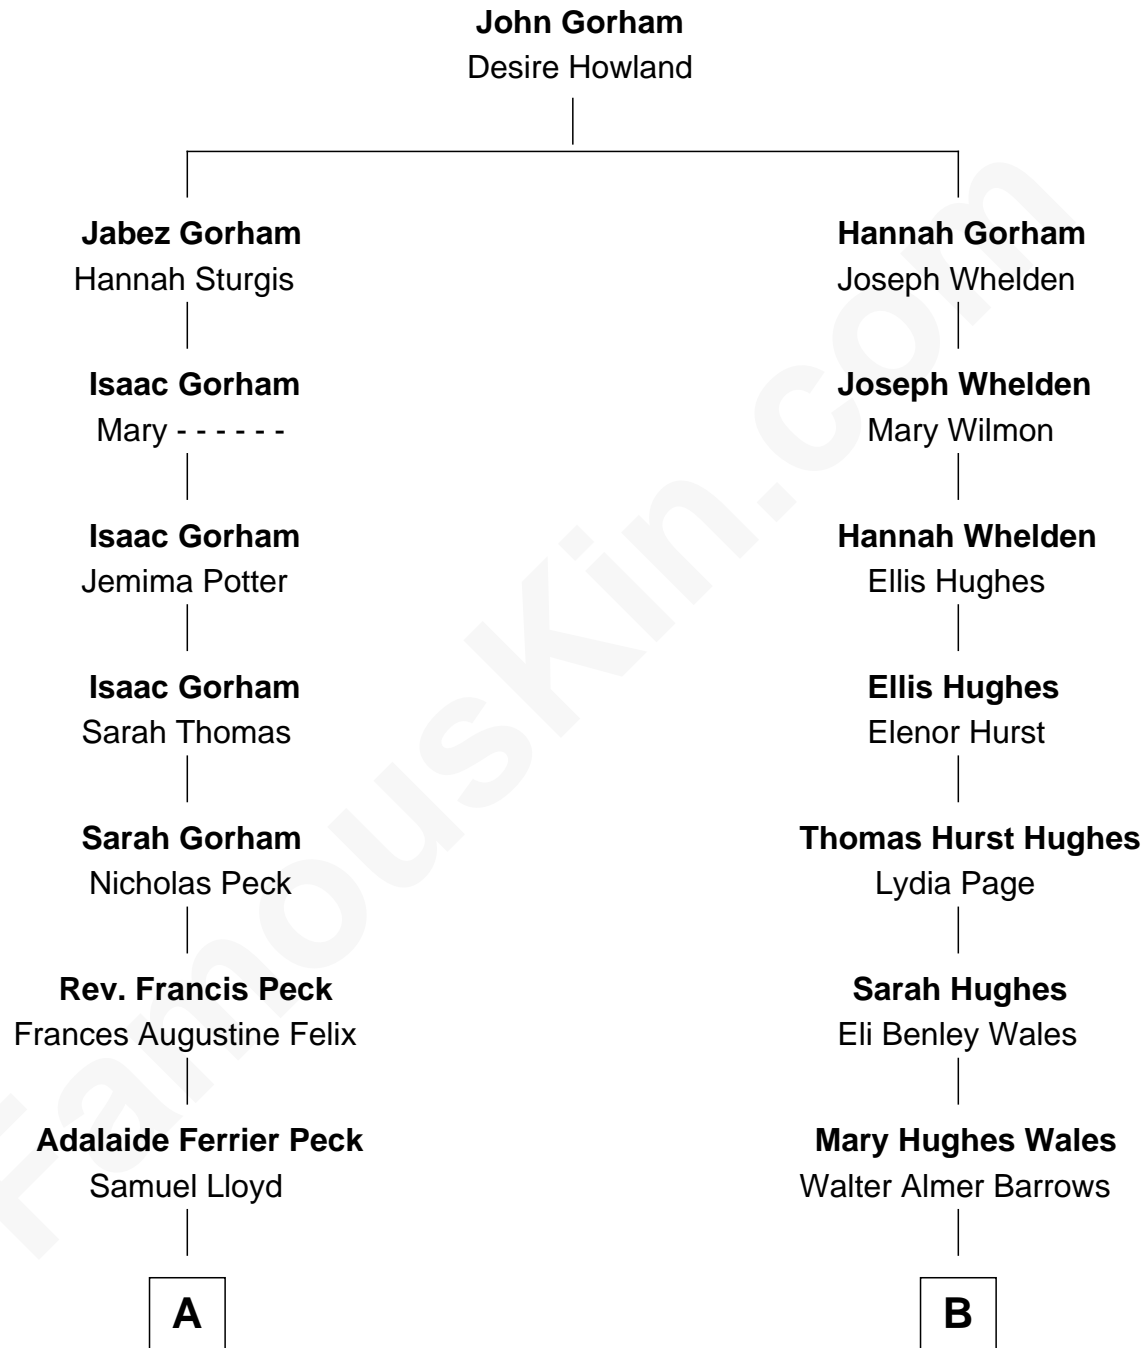

FamousKin.com
Relationship Chart of
Christopher Lloyd
Movie Actor

8th cousin 2 times removed of
Sydney Biddle Barrows
Mayflower Madam

A

Samuel R. Lloyd
Ruth Lapham

Christopher Lloyd
Movie Actor

B

Walter Almer Barrows
Sarah Olive Byers

Donald Byers Barrows
Sydney Biddle

Donald Byers Barrows
Jeannette Ballantine

Sydney Biddle Barrows
Mayflower Madam