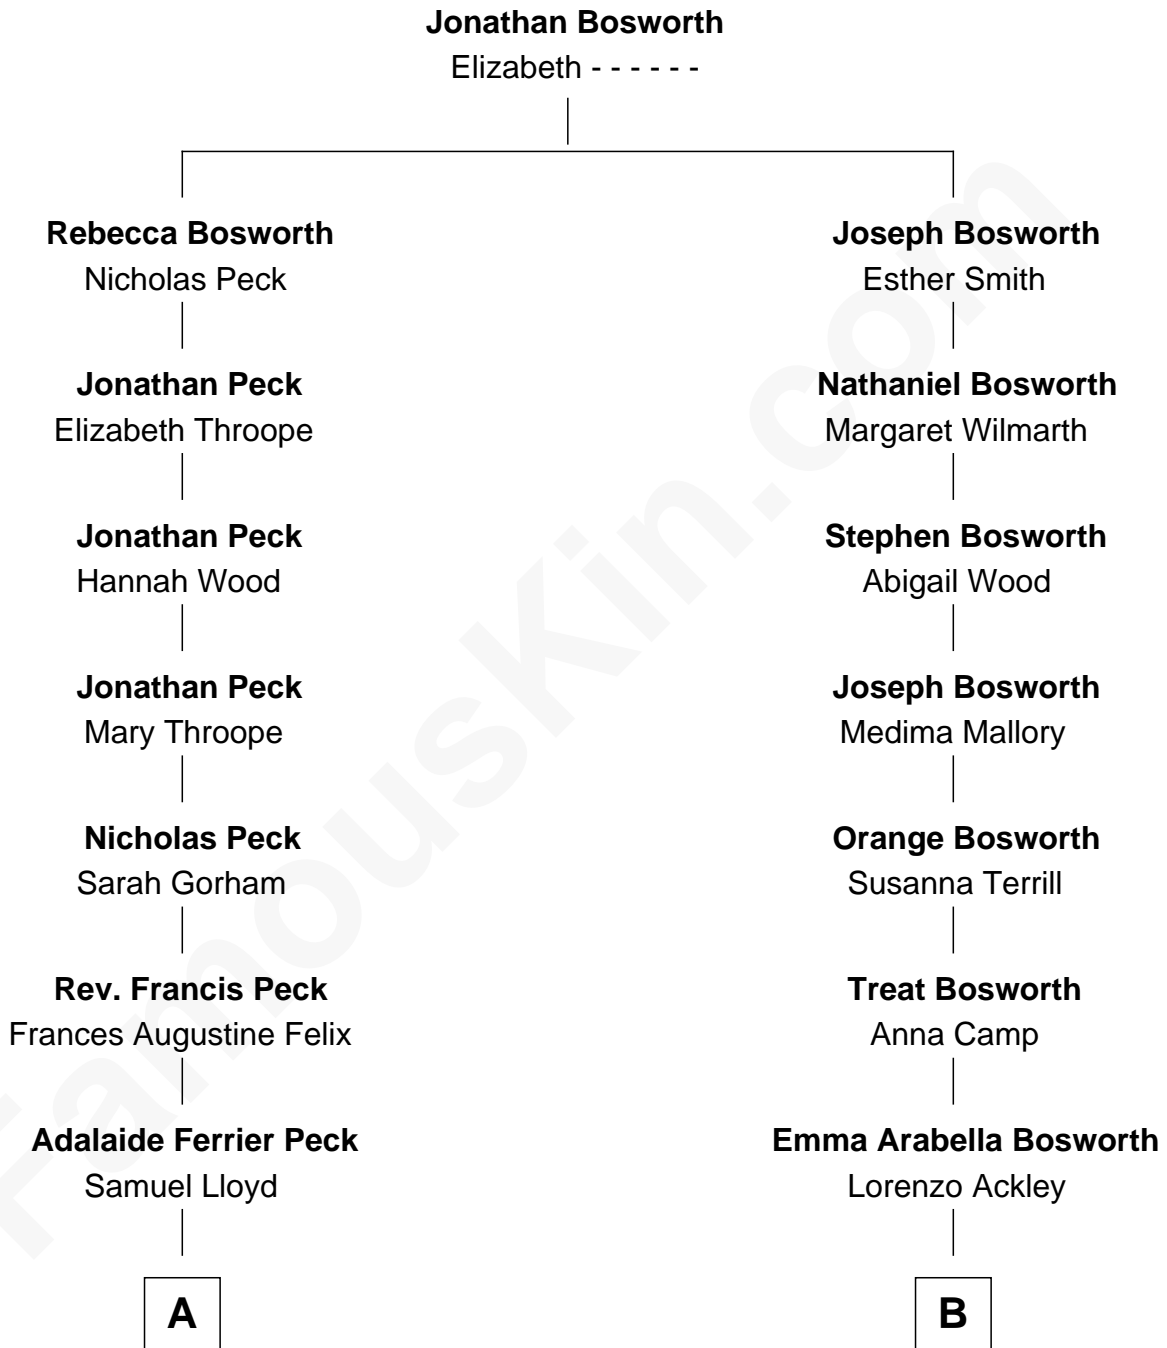

**FamousKin.com**  
**Relationship Chart of**  
**Christopher Lloyd**  
*Movie Actor*

8th cousin 3 times removed of  
**Sydney Biddle Barrows**  
*Mayflower Madam*

**A**

**Samuel R. Lloyd**

Ruth Lapham

**Christopher Lloyd**

*Movie Actor*

**B**

**Helen Eva Ackley**

William Gildersleeve Parke

**Elizabeth Parke**

Percy Ballantine

**John Boyd Ballantine**

Anne L. Crawford

**Jeannette Ballantine**

Donald Byers Barrows

**Sydney Biddle Barrows**

*Mayflower Madam*