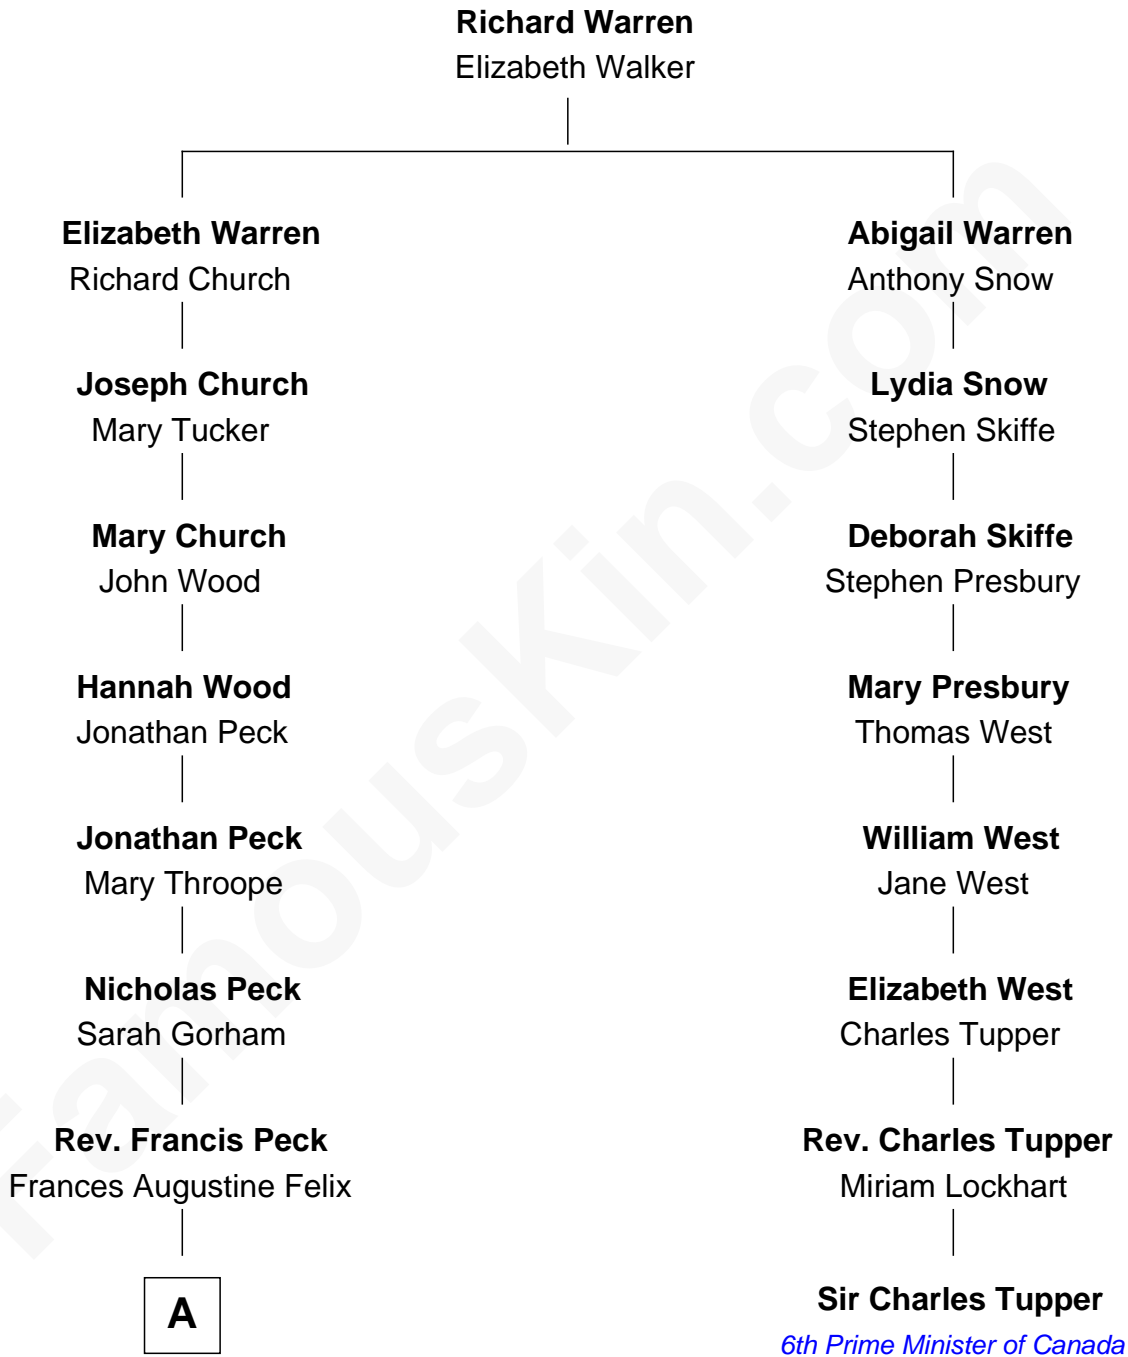

**FamousKin.com**  
**Relationship Chart of**  
**Christopher Lloyd**  
*Movie Actor*

7th cousin 2 times removed of  
**Sir Charles Tupper**  
*6th Prime Minister of Canada*

**A**

—  
**Adalaide Ferrier Peck**

Samuel Lloyd

—  
**Samuel R. Lloyd**

Ruth Lapham

—  
**Christopher Lloyd**

*Movie Actor*

FamousKin.com