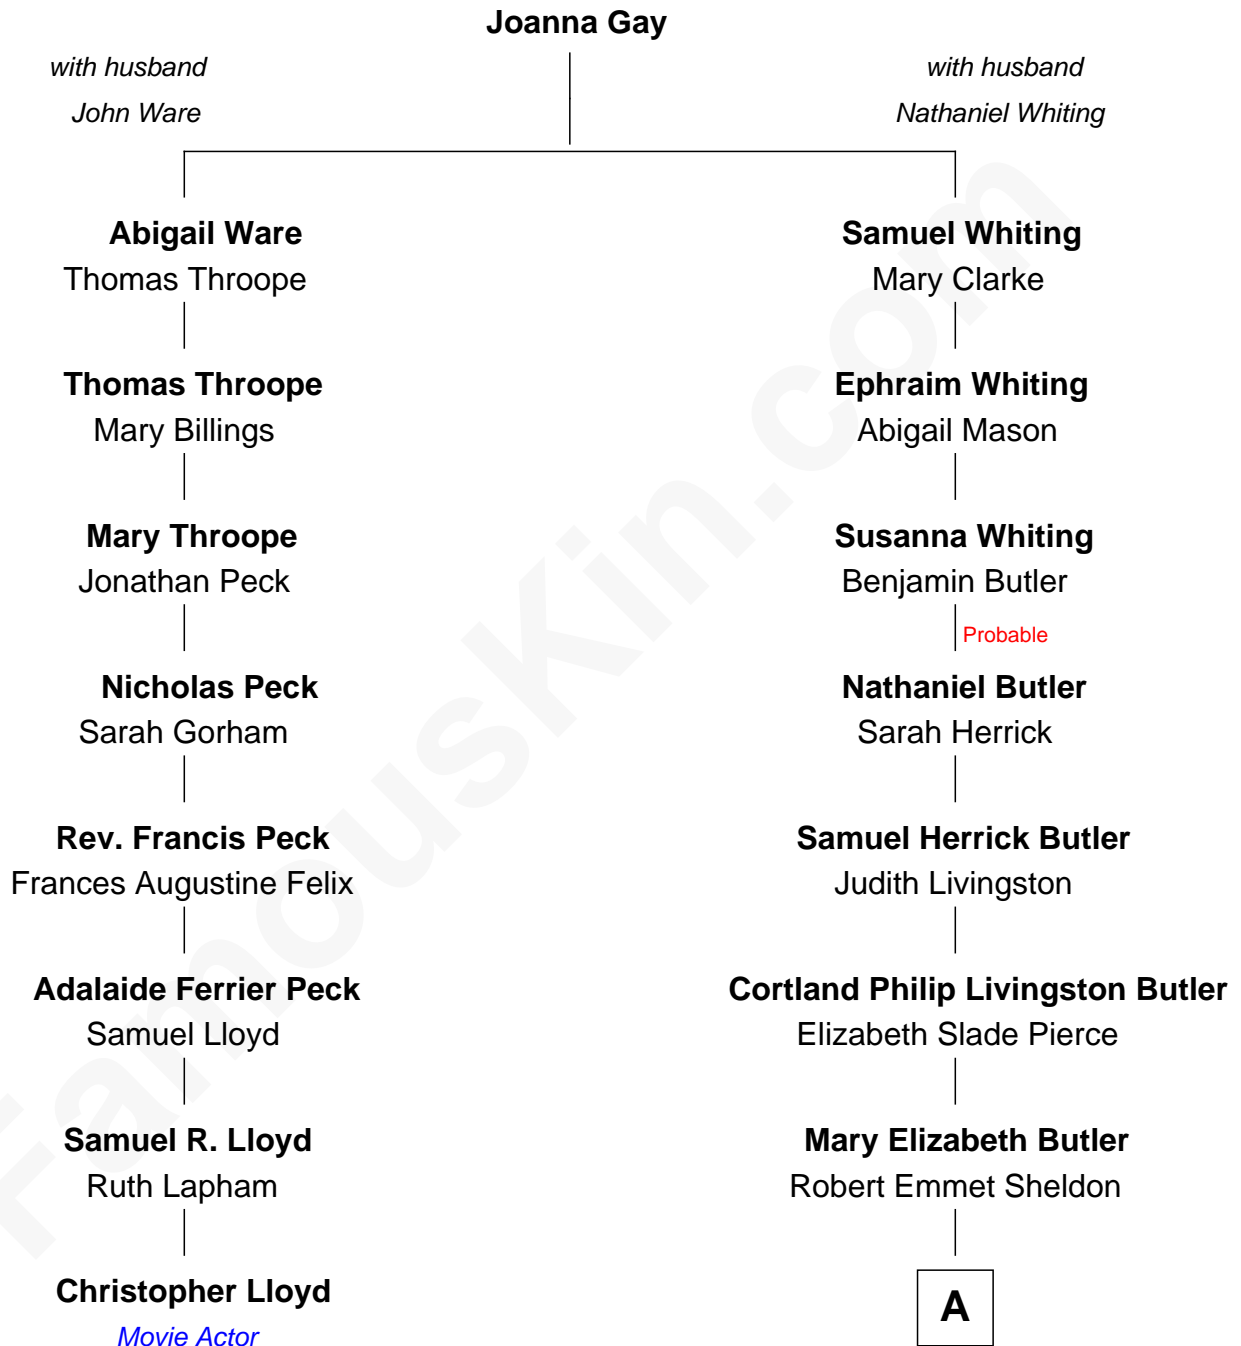

FamousKin.com
Relationship Chart of
Christopher Lloyd
Movie Actor

7th cousin 3 times removed of
George W. Bush
43rd U.S. President

A

Flora Sheldon

Samuel Prescott Bush

Prescott Sheldon Bush

Dorothy Wear Walker

George Herbert Walker Bush

Barbara Pierce

George W. Bush

43rd U.S. President