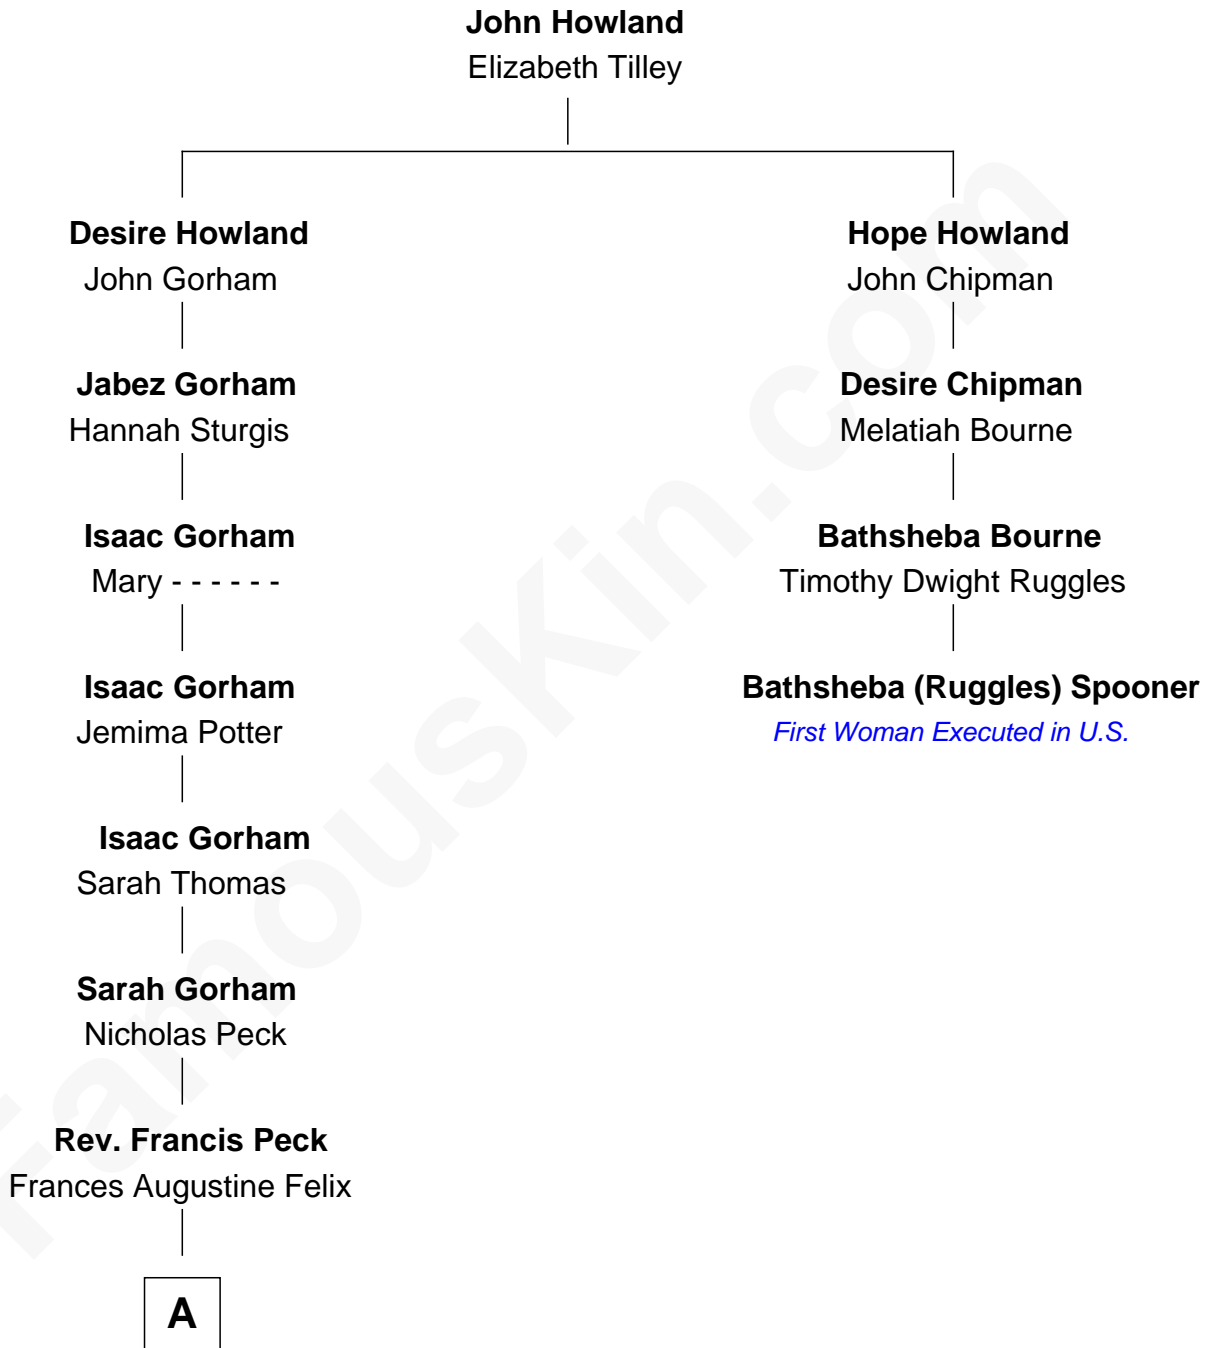

FamousKin.com
Relationship Chart of
Christopher Lloyd
Movie Actor

3rd cousin 6 times removed of

Bathsheba (Ruggles) Spooner

First woman executed for murder in U.S. by non-British government

A

—
Adalaide Ferrier Peck

Samuel Lloyd

—
Samuel R. Lloyd

Ruth Lapham

—
Christopher Lloyd

Movie Actor

FamousKin.com