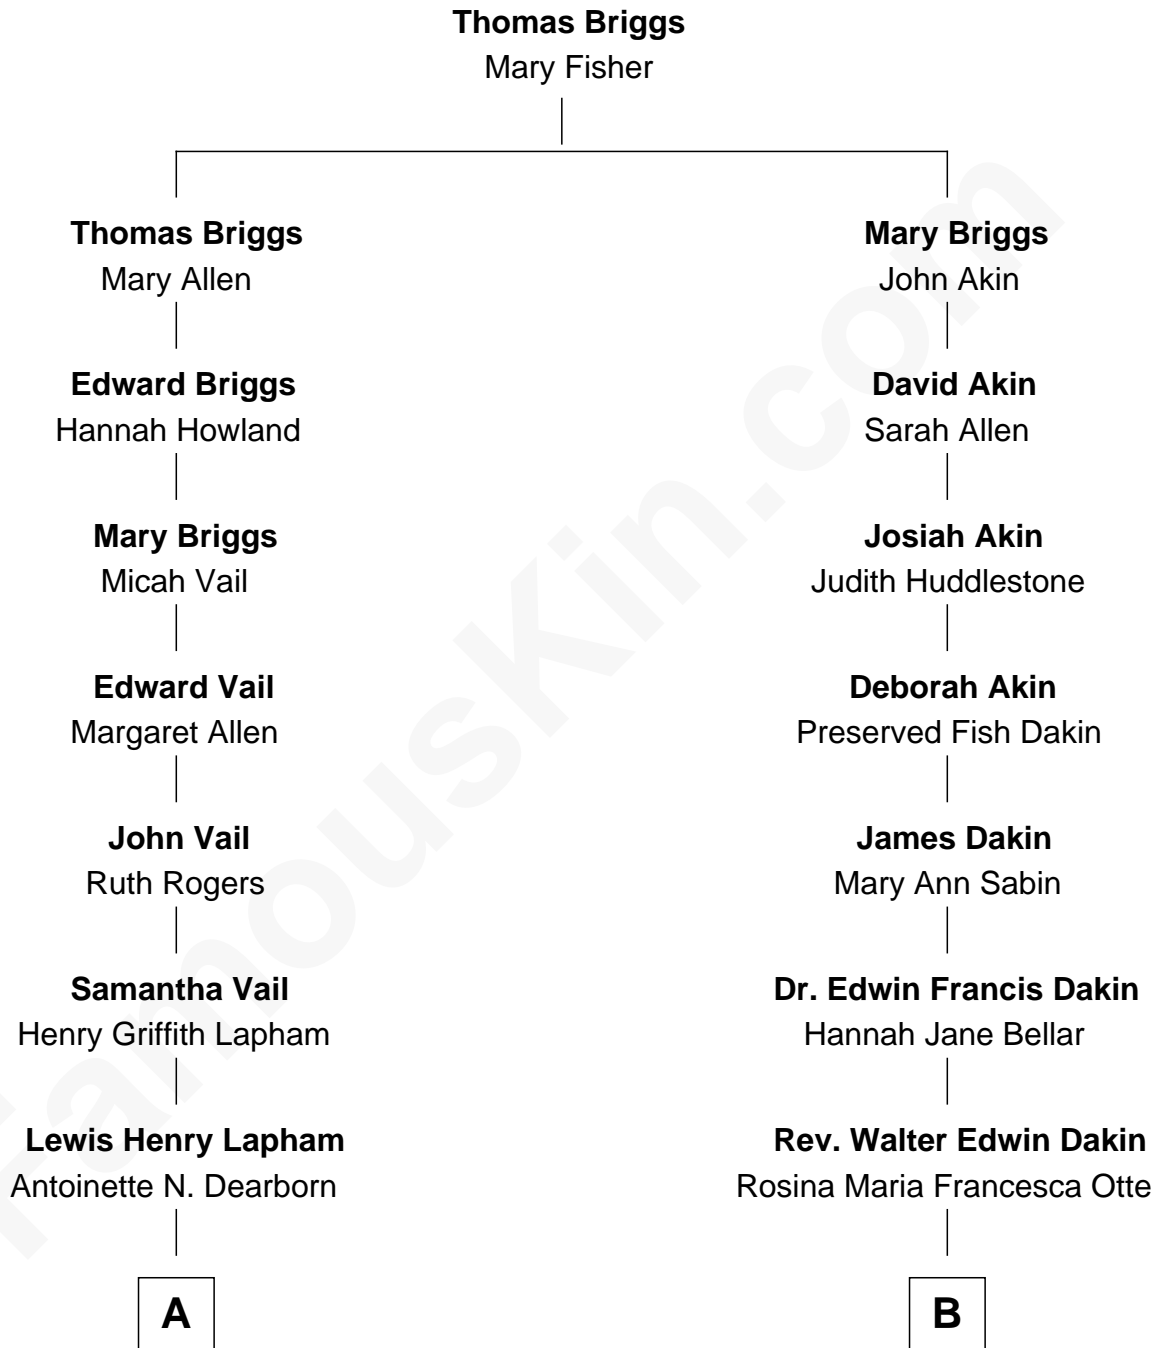

FamousKin.com
Relationship Chart of
Christopher Lloyd

Movie Actor

8th cousin of

Tennessee Williams

Author of A Streetcar Named Desire

A

Ruth Lapham
Samuel R. Lloyd

Christopher Lloyd
Movie Actor

B

Edwina Dakin
Cornelius Coffin Williams

Tennessee Williams
Author of A Streetcar Named Desire

FamousKin.com