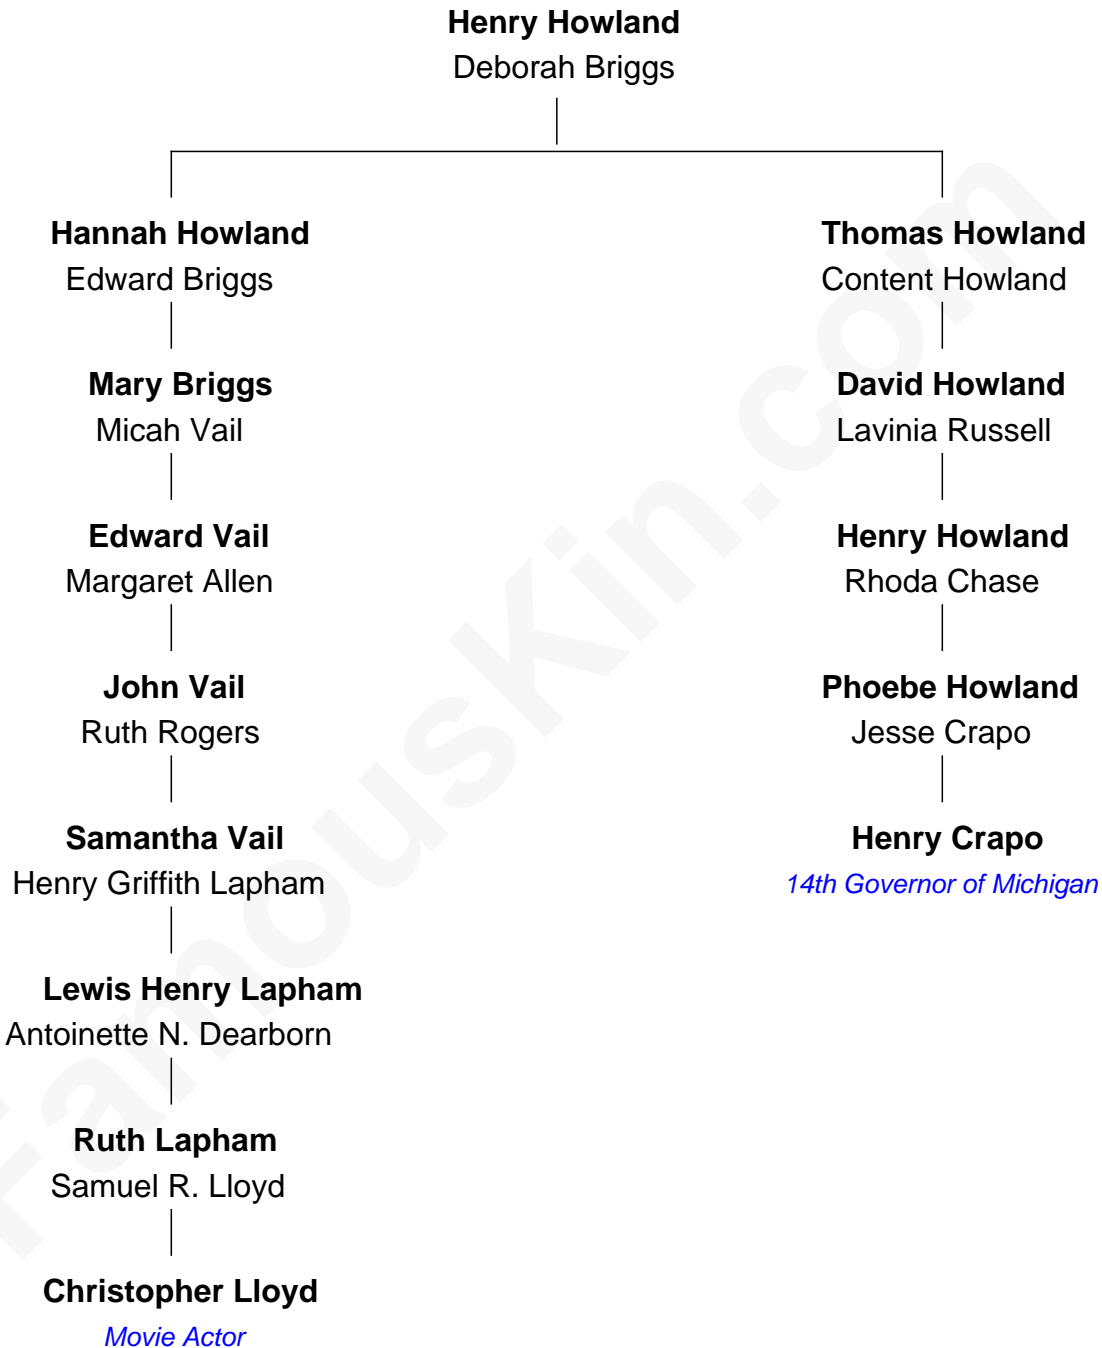

FamousKin.com
Relationship Chart of
Christopher Lloyd
Movie Actor

4th cousin 3 times removed of
Henry Crapo
14th Governor of Michigan

Christopher Lloyd photo by [Alex Archambault](#) (CC BY 2.0)