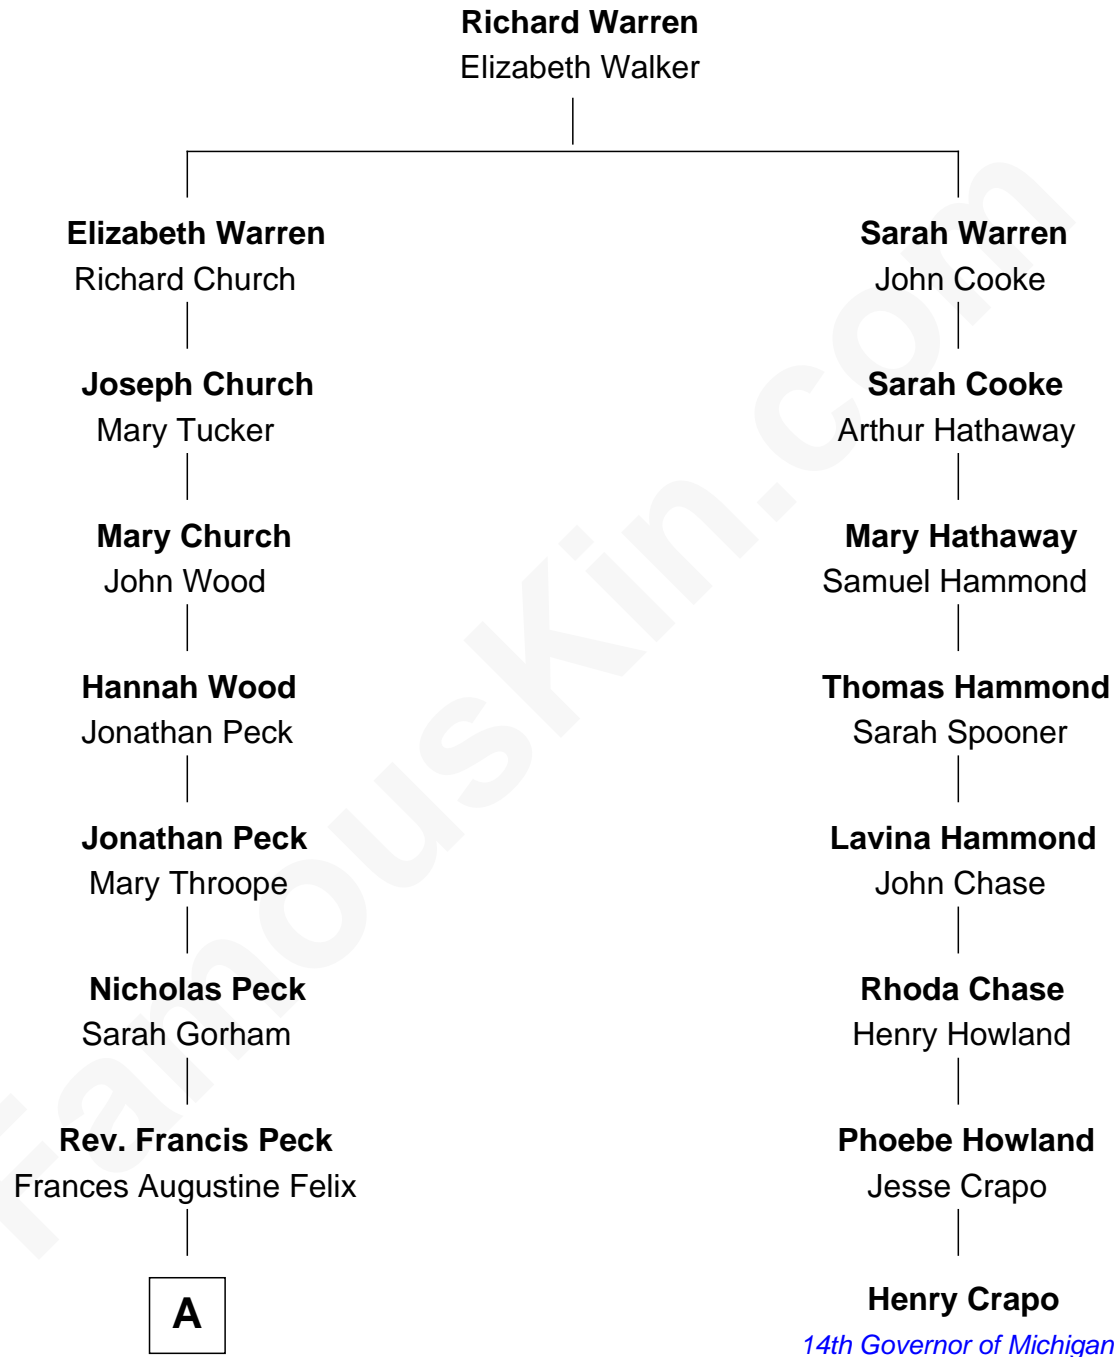

FamousKin.com
Relationship Chart of
Christopher Lloyd
Movie Actor

7th cousin 2 times removed of

Henry Crapo
14th Governor of Michigan

A

—
Adalaide Ferrier Peck

Samuel Lloyd

—
Samuel R. Lloyd

Ruth Lapham