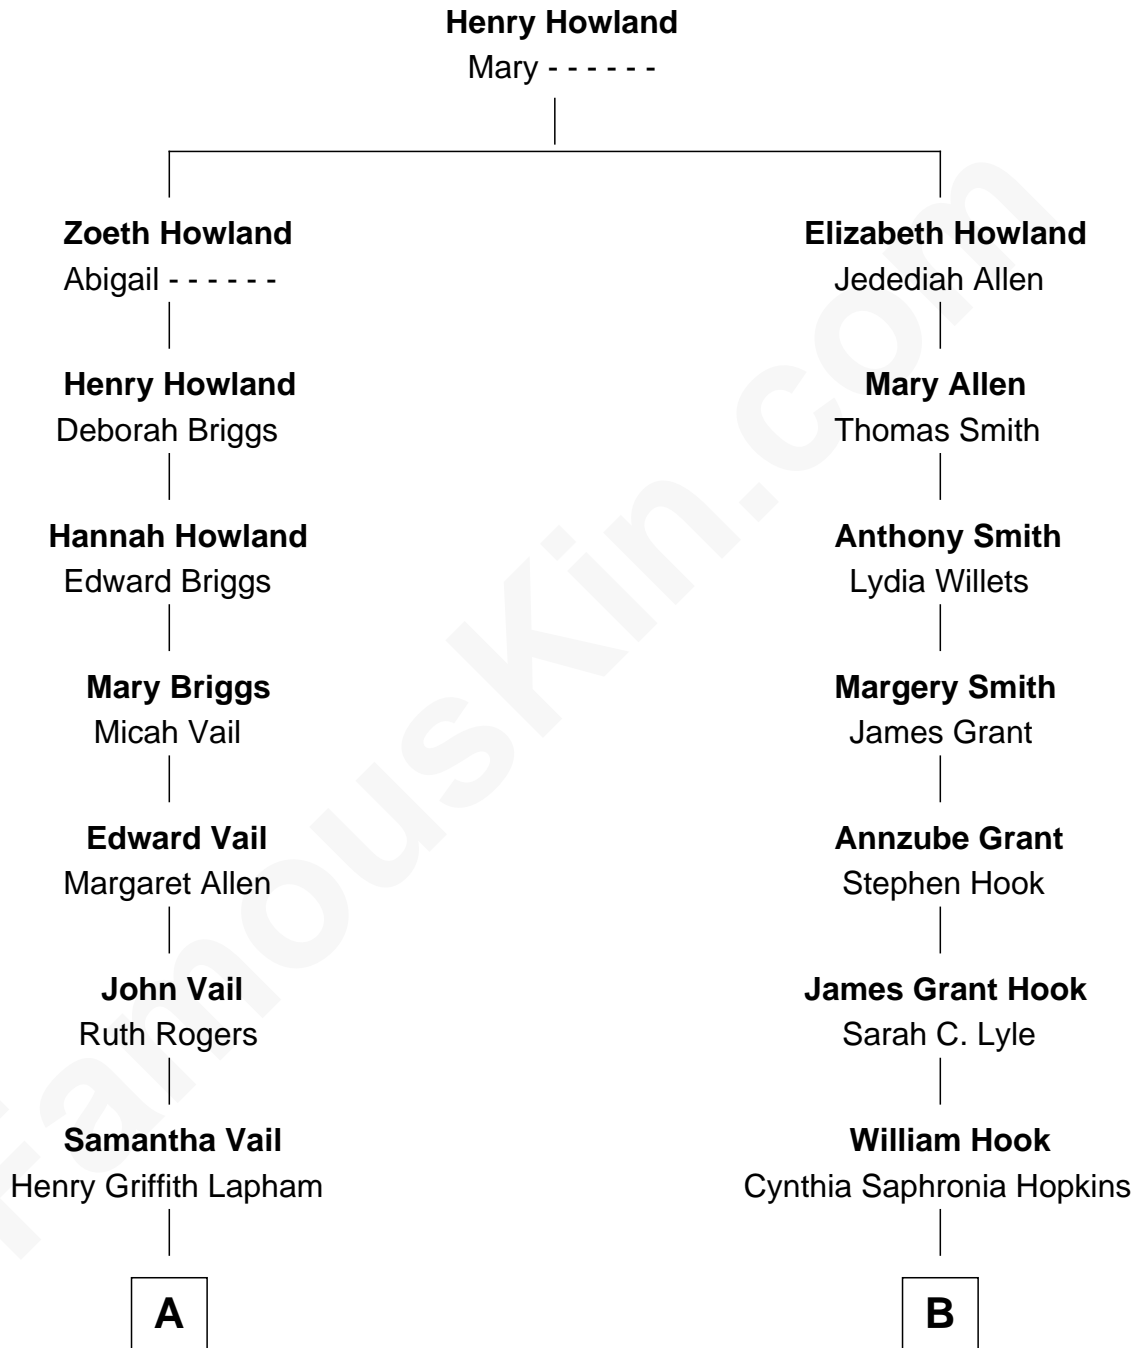

FamousKin.com

Relationship Chart of

Christopher Lloyd

Movie Actor

9th cousin of

Johnny Carson

TV Host - "The Tonight Show"

A

Lewis Henry Lapham
Antoinette N. Dearborn

Ruth Lapham
Samuel R. Lloyd

Christopher Lloyd
Movie Actor

B

George William Hook
Jessie Elton Boyd

Ruth E. Hook
Homer Lloyd Carson

Johnny Carson
TV Host - "The Tonight Show"