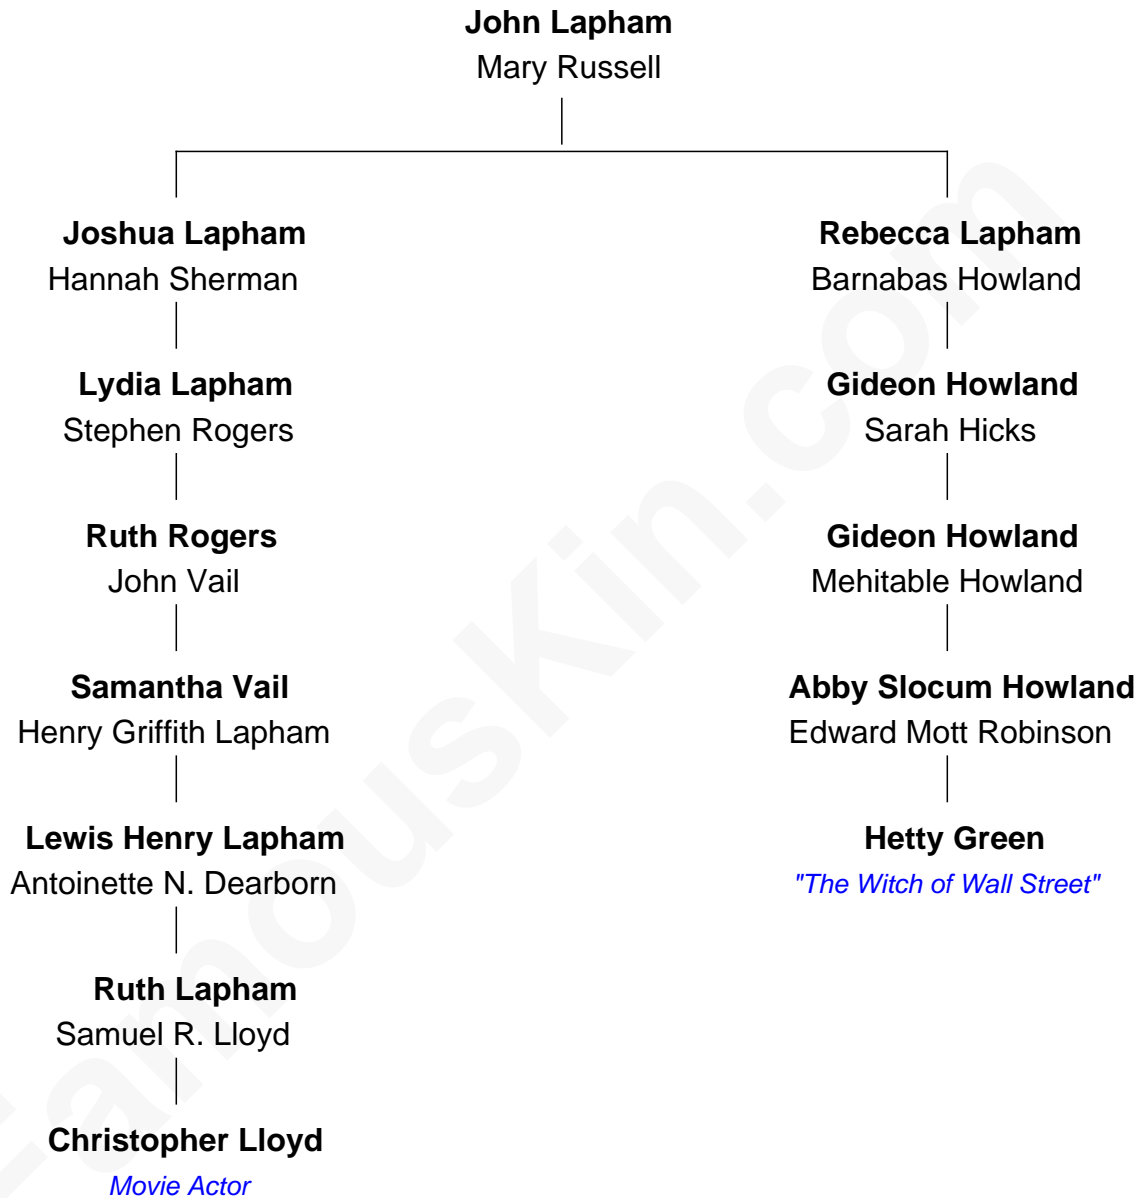

FamousKin.com
Relationship Chart of
Christopher Lloyd
Movie Actor

4th cousin 2 times removed of
Hetty Green
"The Witch of Wall Street"

Christopher Lloyd photo by [Alex Archambault](#) (CC BY 2.0)